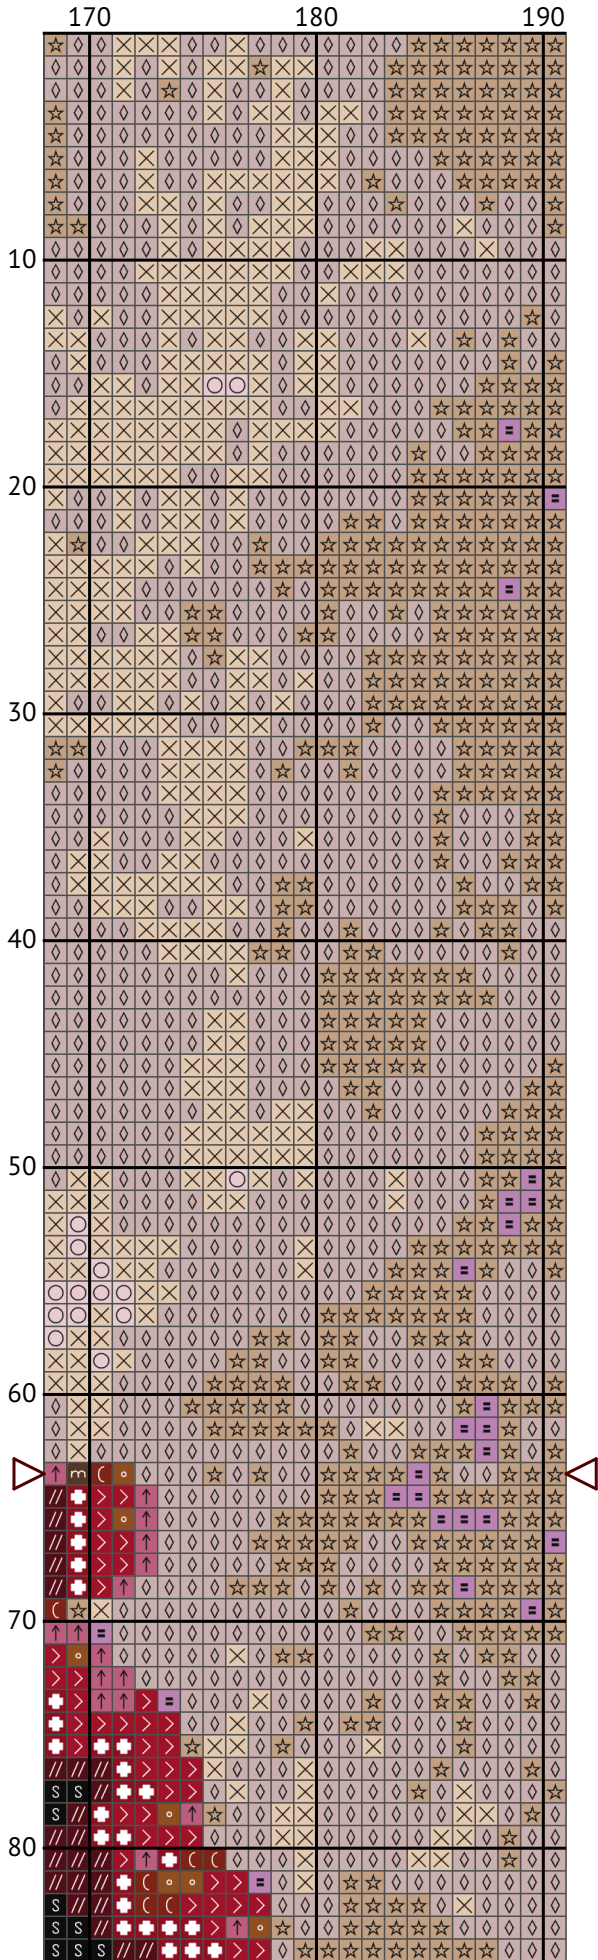

Fruit Bowl Still Life

Cross stitch chart

Design size: 191 x 127 stitches

Fruit Bowl Still Life

Fruit Bowl Still Life

Fruit Bowl Still Life

Fruit Bowl Still Life

Fruit Bowl Still Life

Fruit Bowl Still Life

Fruit Bowl Still Life
Floss list for crosses (DMC)

| N | Symbol | Number | Name | Stitches |
|----|--------|--|------------------------------|----------|
| 1 | ■ |  DMC 07 | Driftwood | 761 |
| 2 | ○ |  DMC 23 | Apple Blossom | 40 |
| 3 | > |  DMC 150 | Dusty Rose - Ultra Very Dark | 468 |
| 4 | S |  DMC 310 | Black | 1513 |
| 5 | ◦ |  DMC 435 | Brown - Very Light | 1202 |
| 6 | ◇ |  DMC 452 | Shell Gray - Medium | 3431 |
| 7 | T |  DMC 469 | Avocado Green | 106 |
| 8 | # |  DMC 676 | Old Gold - Light | 391 |
| 9 | └ |  DMC 680 | Old Gold - Dark | 367 |
| 10 | * |  DMC 729 | Old Gold - Medium | 498 |
| 11 | < |  DMC 782 | Topaz - Dark | 375 |
| 12 | // |  DMC 814 | Garnet - Dark | 927 |
| 13 | + |  DMC 816 | Garnet | 425 |
| 14 | m |  DMC 839 | Beige Brown - Dark | 1826 |
| 15 | ☆ |  DMC 842 | Beige Brown - Very Light | 3683 |
| 16 | 7 |  DMC 898 | Coffee Brown - Very Dark | 1527 |
| 17 | (|  DMC 918 | Red Copper - Dark | 548 |
| 18 | ⌵ |  DMC 934 | Avocado Green - Black | 123 |
| 19 | ↑ |  DMC 3688 | Mauve - Medium | 210 |
| 20 | X |  DMC 3770 | Tawny - Very Light | 976 |
| 21 | ‰ |  DMC 3821 | Straw | 739 |
| 22 | ♥ |  DMC 3823 | Yellow - Ultra Pale | 249 |
| 23 | = |  DMC 3836 | Grape - Light | 634 |
| 24 | ▽ |  DMC 3861 | Cocoa - Light | 1831 |
| 25 | + |  DMC 3863 | Mocha Beige - Medium | 1407 |