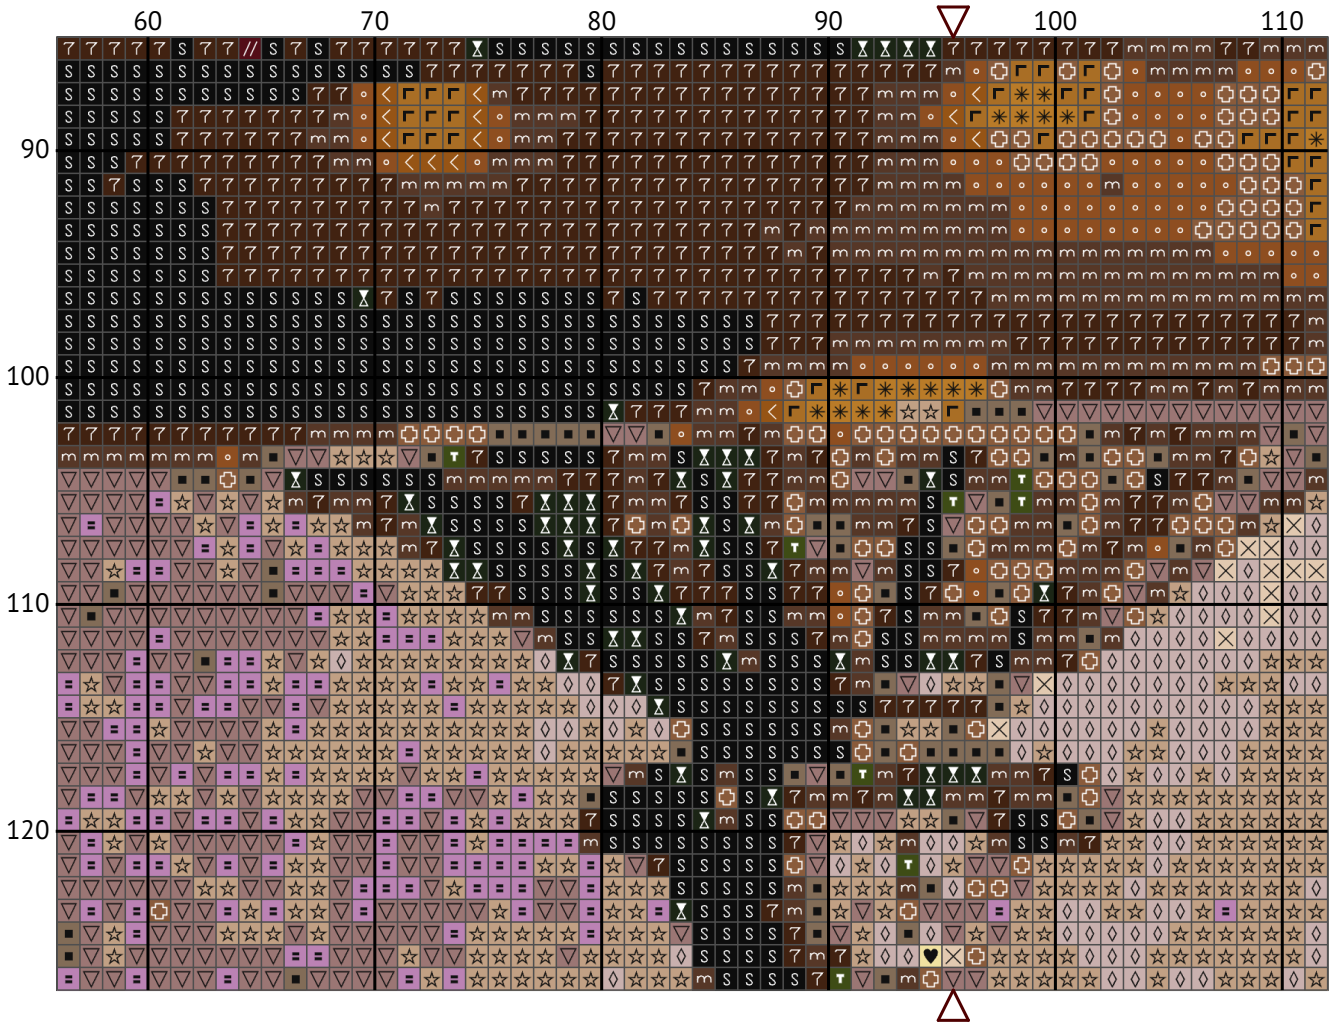

Fruit Bowl Still Life

Cross stitch chart

Design size: 191 x 127 stitches

Fruit Bowl Still Life

Fruit Bowl Still Life

Fruit Bowl Still Life

Fruit Bowl Still Life

Fruit Bowl Still Life

Fruit Bowl Still Life

Fruit Bowl Still Life
Floss list for crosses (DMC)

| N | Symbol | Number | Name | Stitches |
|----|--------|--|------------------------------|----------|
| 1 | ■ |  DMC 07 | Driftwood | 761 |
| 2 | ○ |  DMC 23 | Apple Blossom | 40 |
| 3 | > |  DMC 150 | Dusty Rose - Ultra Very Dark | 468 |
| 4 | S |  DMC 310 | Black | 1513 |
| 5 | ◦ |  DMC 435 | Brown - Very Light | 1202 |
| 6 | ◇ |  DMC 452 | Shell Gray - Medium | 3431 |
| 7 | T |  DMC 469 | Avocado Green | 106 |
| 8 | # |  DMC 676 | Old Gold - Light | 391 |
| 9 | └ |  DMC 680 | Old Gold - Dark | 367 |
| 10 | * |  DMC 729 | Old Gold - Medium | 498 |
| 11 | < |  DMC 782 | Topaz - Dark | 375 |
| 12 | // |  DMC 814 | Garnet - Dark | 927 |
| 13 | + |  DMC 816 | Garnet | 425 |
| 14 | m |  DMC 839 | Beige Brown - Dark | 1826 |
| 15 | ☆ |  DMC 842 | Beige Brown - Very Light | 3683 |
| 16 | 7 |  DMC 898 | Coffee Brown - Very Dark | 1527 |
| 17 | (|  DMC 918 | Red Copper - Dark | 548 |
| 18 | ⌵ |  DMC 934 | Avocado Green - Black | 123 |
| 19 | ↑ |  DMC 3688 | Mauve - Medium | 210 |
| 20 | X |  DMC 3770 | Tawny - Very Light | 976 |
| 21 | ‰ |  DMC 3821 | Straw | 739 |
| 22 | ♥ |  DMC 3823 | Yellow - Ultra Pale | 249 |
| 23 | = |  DMC 3836 | Grape - Light | 634 |
| 24 | ▽ |  DMC 3861 | Cocoa - Light | 1831 |
| 25 | + |  DMC 3863 | Mocha Beige - Medium | 1407 |