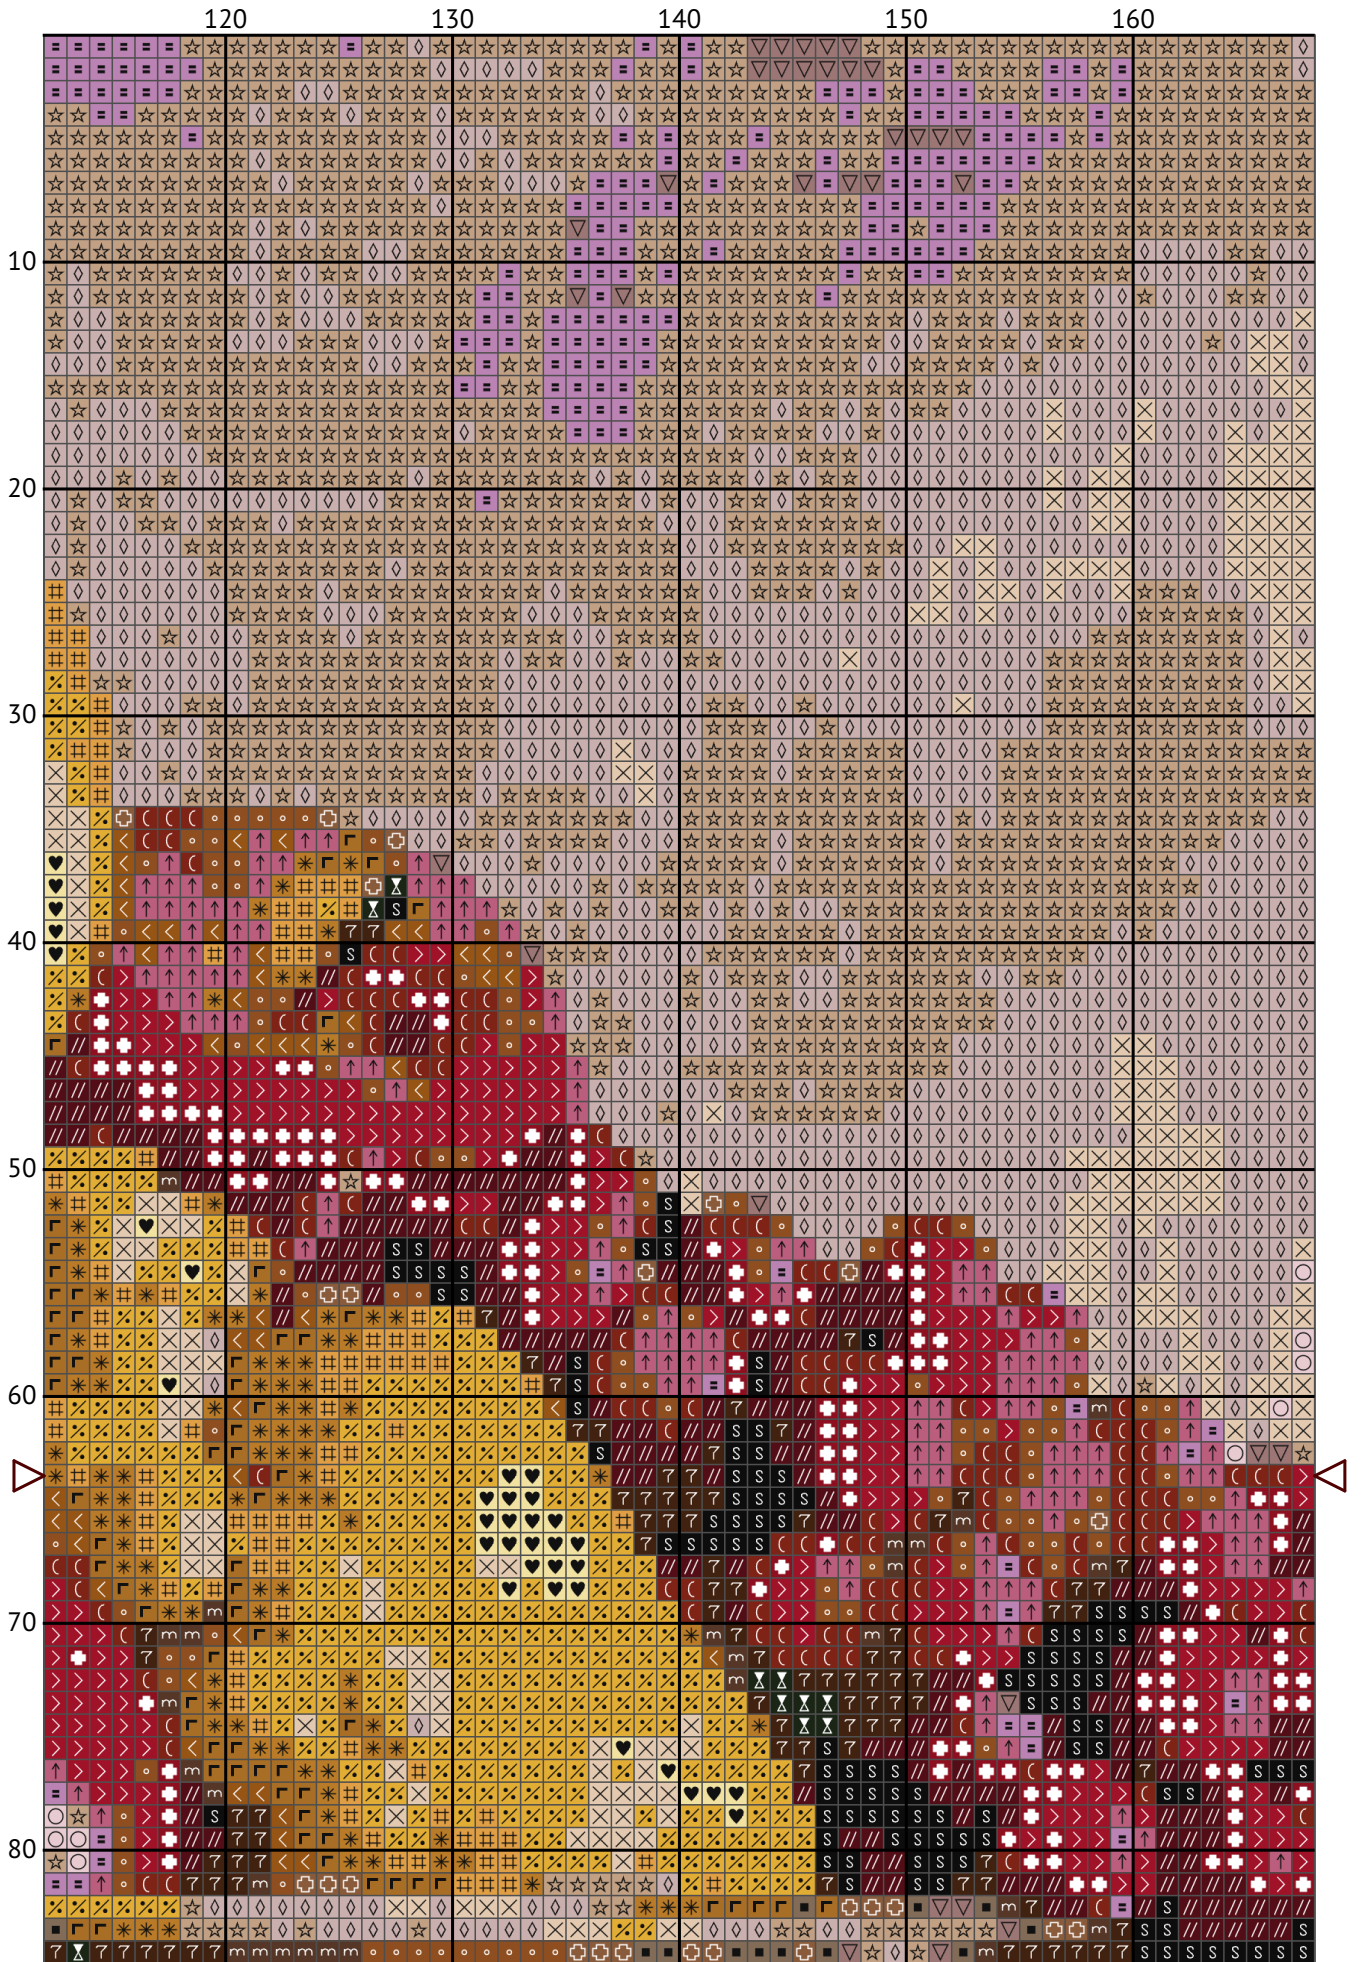

Fruit Bowl Still Life

Cross stitch chart

Design size: 191 x 127 stitches

Fruit Bowl Still Life

Fruit Bowl Still Life

Fruit Bowl Still Life

Fruit Bowl Still Life

Fruit Bowl Still Life

Fruit Bowl Still Life

Fruit Bowl Still Life
Floss list for crosses (DMC)

| N | Symbol | Number | Name | Stitches |
|----|--------|--|------------------------------|----------|
| 1 | ■ |  DMC 07 | Driftwood | 761 |
| 2 | ○ |  DMC 23 | Apple Blossom | 40 |
| 3 | > |  DMC 150 | Dusty Rose - Ultra Very Dark | 468 |
| 4 | S |  DMC 310 | Black | 1513 |
| 5 | ◦ |  DMC 435 | Brown - Very Light | 1202 |
| 6 | ◇ |  DMC 452 | Shell Gray - Medium | 3431 |
| 7 | T |  DMC 469 | Avocado Green | 106 |
| 8 | # |  DMC 676 | Old Gold - Light | 391 |
| 9 | └ |  DMC 680 | Old Gold - Dark | 367 |
| 10 | * |  DMC 729 | Old Gold - Medium | 498 |
| 11 | < |  DMC 782 | Topaz - Dark | 375 |
| 12 | // |  DMC 814 | Garnet - Dark | 927 |
| 13 | + |  DMC 816 | Garnet | 425 |
| 14 | m |  DMC 839 | Beige Brown - Dark | 1826 |
| 15 | ☆ |  DMC 842 | Beige Brown - Very Light | 3683 |
| 16 | 7 |  DMC 898 | Coffee Brown - Very Dark | 1527 |
| 17 | (|  DMC 918 | Red Copper - Dark | 548 |
| 18 | ⌵ |  DMC 934 | Avocado Green - Black | 123 |
| 19 | ↑ |  DMC 3688 | Mauve - Medium | 210 |
| 20 | X |  DMC 3770 | Tawny - Very Light | 976 |
| 21 | ‰ |  DMC 3821 | Straw | 739 |
| 22 | ♥ |  DMC 3823 | Yellow - Ultra Pale | 249 |
| 23 | = |  DMC 3836 | Grape - Light | 634 |
| 24 | ▽ |  DMC 3861 | Cocoa - Light | 1831 |
| 25 | + |  DMC 3863 | Mocha Beige - Medium | 1407 |