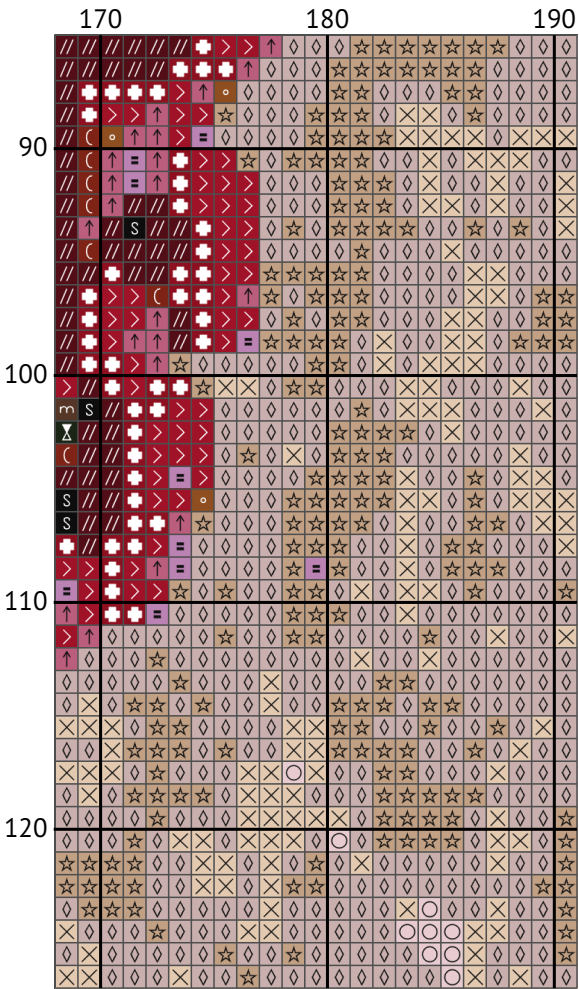

Fruit Bowl Still Life

Cross stitch chart

Design size: 191 x 127 stitches

Fruit Bowl Still Life

Fruit Bowl Still Life

Fruit Bowl Still Life

Fruit Bowl Still Life

Fruit Bowl Still Life

Fruit Bowl Still Life

Fruit Bowl Still Life
Floss list for crosses (DMC)

| N | Symbol | Number | Name | Stitches |
|----|--------|--|------------------------------|----------|
| 1 | ■ |  DMC 07 | Driftwood | 761 |
| 2 | ○ |  DMC 23 | Apple Blossom | 40 |
| 3 | > |  DMC 150 | Dusty Rose - Ultra Very Dark | 468 |
| 4 | S |  DMC 310 | Black | 1513 |
| 5 | ◦ |  DMC 435 | Brown - Very Light | 1202 |
| 6 | ◇ |  DMC 452 | Shell Gray - Medium | 3431 |
| 7 | T |  DMC 469 | Avocado Green | 106 |
| 8 | # |  DMC 676 | Old Gold - Light | 391 |
| 9 | └ |  DMC 680 | Old Gold - Dark | 367 |
| 10 | * |  DMC 729 | Old Gold - Medium | 498 |
| 11 | < |  DMC 782 | Topaz - Dark | 375 |
| 12 | // |  DMC 814 | Garnet - Dark | 927 |
| 13 | + |  DMC 816 | Garnet | 425 |
| 14 | m |  DMC 839 | Beige Brown - Dark | 1826 |
| 15 | ☆ |  DMC 842 | Beige Brown - Very Light | 3683 |
| 16 | 7 |  DMC 898 | Coffee Brown - Very Dark | 1527 |
| 17 | (|  DMC 918 | Red Copper - Dark | 548 |
| 18 | ⌵ |  DMC 934 | Avocado Green - Black | 123 |
| 19 | ↑ |  DMC 3688 | Mauve - Medium | 210 |
| 20 | X |  DMC 3770 | Tawny - Very Light | 976 |
| 21 | ‰ |  DMC 3821 | Straw | 739 |
| 22 | ♥ |  DMC 3823 | Yellow - Ultra Pale | 249 |
| 23 | = |  DMC 3836 | Grape - Light | 634 |
| 24 | ▽ |  DMC 3861 | Cocoa - Light | 1831 |
| 25 | + |  DMC 3863 | Mocha Beige - Medium | 1407 |