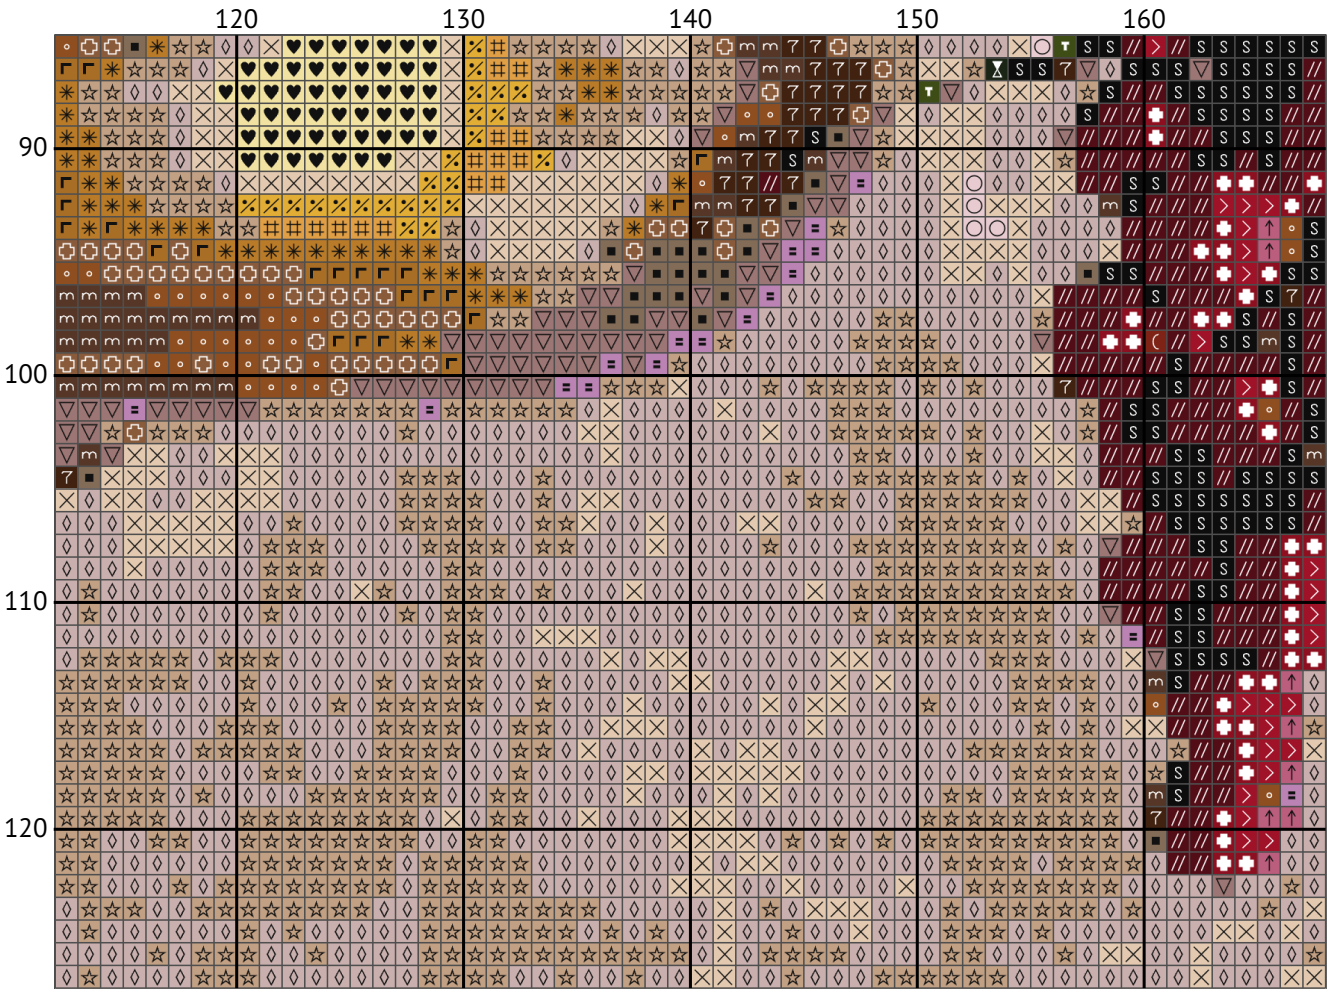

Fruit Bowl Still Life

Cross stitch chart

Design size: 191 x 127 stitches

Fruit Bowl Still Life

Fruit Bowl Still Life

Fruit Bowl Still Life

Fruit Bowl Still Life

Fruit Bowl Still Life

Fruit Bowl Still Life

Fruit Bowl Still Life
Floss list for crosses (DMC)

| N | Symbol | Number | Name | Stitches |
|----|--------|--|------------------------------|----------|
| 1 | ■ |  DMC 07 | Driftwood | 761 |
| 2 | ○ |  DMC 23 | Apple Blossom | 40 |
| 3 | > |  DMC 150 | Dusty Rose - Ultra Very Dark | 468 |
| 4 | S |  DMC 310 | Black | 1513 |
| 5 | ◦ |  DMC 435 | Brown - Very Light | 1202 |
| 6 | ◇ |  DMC 452 | Shell Gray - Medium | 3431 |
| 7 | T |  DMC 469 | Avocado Green | 106 |
| 8 | # |  DMC 676 | Old Gold - Light | 391 |
| 9 | └ |  DMC 680 | Old Gold - Dark | 367 |
| 10 | * |  DMC 729 | Old Gold - Medium | 498 |
| 11 | < |  DMC 782 | Topaz - Dark | 375 |
| 12 | // |  DMC 814 | Garnet - Dark | 927 |
| 13 | + |  DMC 816 | Garnet | 425 |
| 14 | m |  DMC 839 | Beige Brown - Dark | 1826 |
| 15 | ☆ |  DMC 842 | Beige Brown - Very Light | 3683 |
| 16 | 7 |  DMC 898 | Coffee Brown - Very Dark | 1527 |
| 17 | (|  DMC 918 | Red Copper - Dark | 548 |
| 18 | ⌵ |  DMC 934 | Avocado Green - Black | 123 |
| 19 | ↑ |  DMC 3688 | Mauve - Medium | 210 |
| 20 | X |  DMC 3770 | Tawny - Very Light | 976 |
| 21 | ‰ |  DMC 3821 | Straw | 739 |
| 22 | ♥ |  DMC 3823 | Yellow - Ultra Pale | 249 |
| 23 | = |  DMC 3836 | Grape - Light | 634 |
| 24 | ▽ |  DMC 3861 | Cocoa - Light | 1831 |
| 25 | + |  DMC 3863 | Mocha Beige - Medium | 1407 |