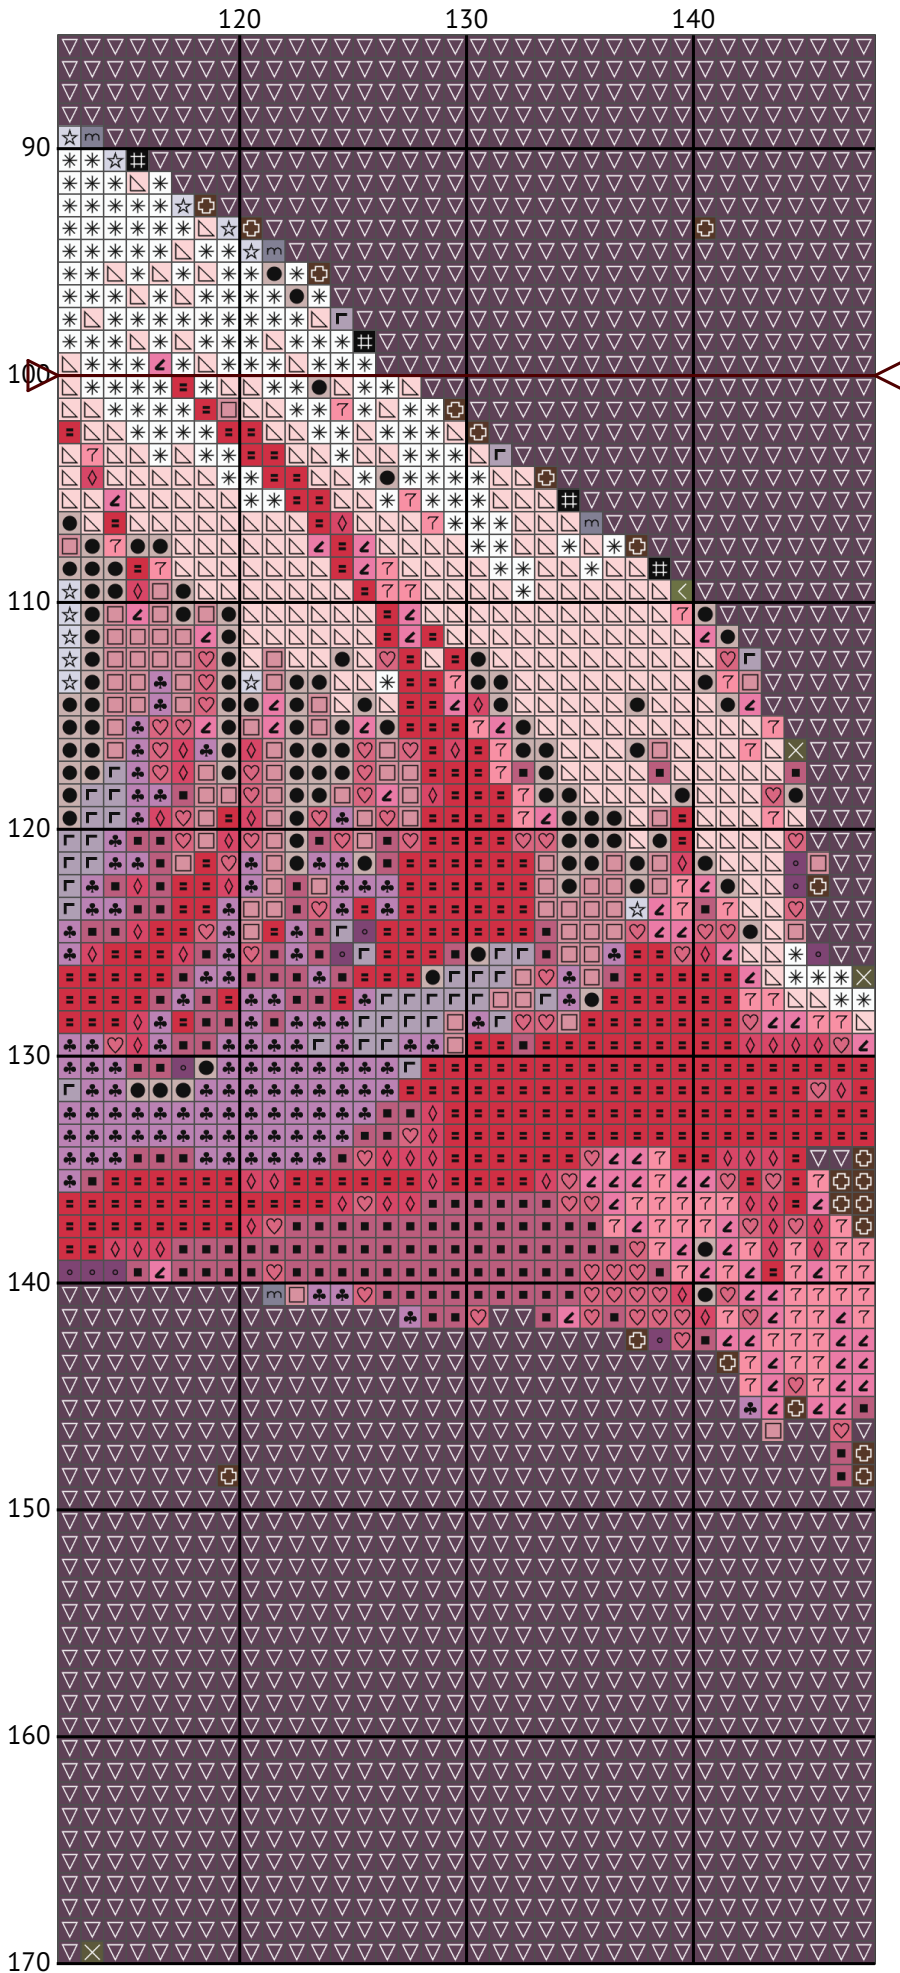

Pink flamingo

Cross stitch chart

Design size: 148 x 200 stitches

Pink flamingo

Pink flamingo

Pink flamingo

Pink flamingo

10

20

30

40

50

Pink flamingo

Pink flamingo

Pink flamingo

Pink flamingo

Pink flamingo
Floss list for crosses (DMC)

N	Symbol	Number	Name	Stitches
1		 DMC B5200	Snow White	1052
2		 DMC 27	Violet - White	406
3		 DMC 310	Black	222
4		 DMC 318	Steel Gray - Light	1319
5		 DMC 452	Shell Gray - Medium	1419
6		 DMC 604	Cranberry - Light	501
7		 DMC 640	Beige Gray - Very Dark	1278
8		 DMC 778	Antique Mauve - Very Light	1127
9		 DMC 818	Baby Pink	950
10		 DMC 839	Beige Brown - Dark	691
11		 DMC 3041	Antique Violet - Medium	8581
12		 DMC 3052	Green Gray - Medium	759
13		 DMC 3326	Rose - Light	442
14		 DMC 3688	Mauve - Medium	2736
15		 DMC 3731	Dusty Rose - Very Dark	938
16		 DMC 3733	Dusty Rose	894
17		 DMC 3743	Antique Violet - Very Light	467
18		 DMC 3832	Raspberry - Medium	649
19		 DMC 3835	Grape - Medium	3871
20		 DMC 3836	Grape - Light	1298