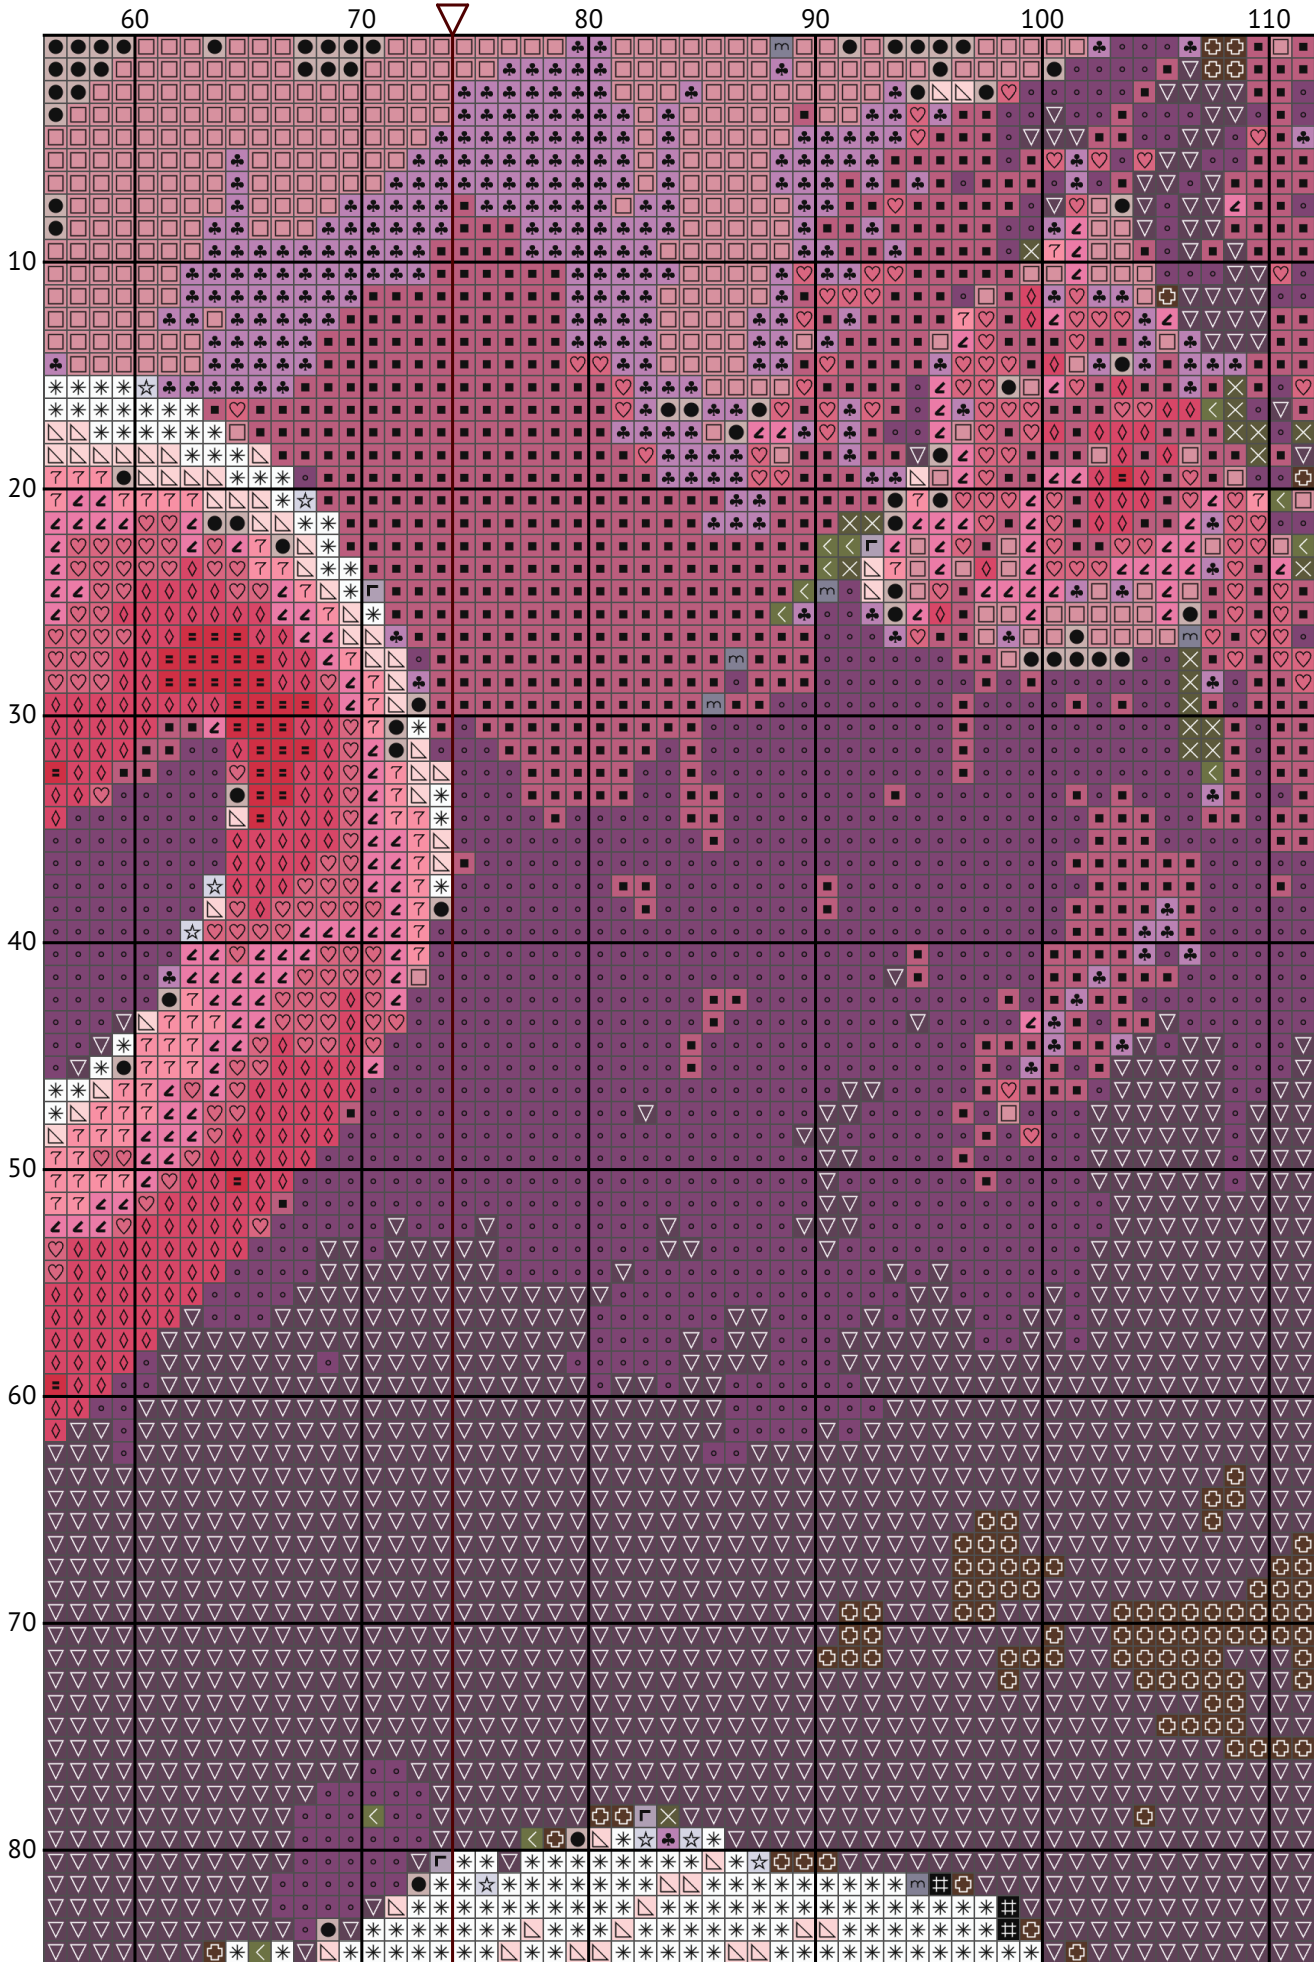

Pink flamingo

Cross stitch chart

Design size: 148 x 200 stitches

Pink flamingo

Pink flamingo

Pink flamingo

Pink flamingo

10

20

30

40

50

Pink flamingo

Pink flamingo

Pink flamingo

Pink flamingo

Pink flamingo
Floss list for crosses (DMC)

N	Symbol	Number	Name	Stitches
1		 DMC B5200	Snow White	1052
2		 DMC 27	Violet - White	406
3		 DMC 310	Black	222
4		 DMC 318	Steel Gray - Light	1319
5		 DMC 452	Shell Gray - Medium	1419
6		 DMC 604	Cranberry - Light	501
7		 DMC 640	Beige Gray - Very Dark	1278
8		 DMC 778	Antique Mauve - Very Light	1127
9		 DMC 818	Baby Pink	950
10		 DMC 839	Beige Brown - Dark	691
11		 DMC 3041	Antique Violet - Medium	8581
12		 DMC 3052	Green Gray - Medium	759
13		 DMC 3326	Rose - Light	442
14		 DMC 3688	Mauve - Medium	2736
15		 DMC 3731	Dusty Rose - Very Dark	938
16		 DMC 3733	Dusty Rose	894
17		 DMC 3743	Antique Violet - Very Light	467
18		 DMC 3832	Raspberry - Medium	649
19		 DMC 3835	Grape - Medium	3871
20		 DMC 3836	Grape - Light	1298