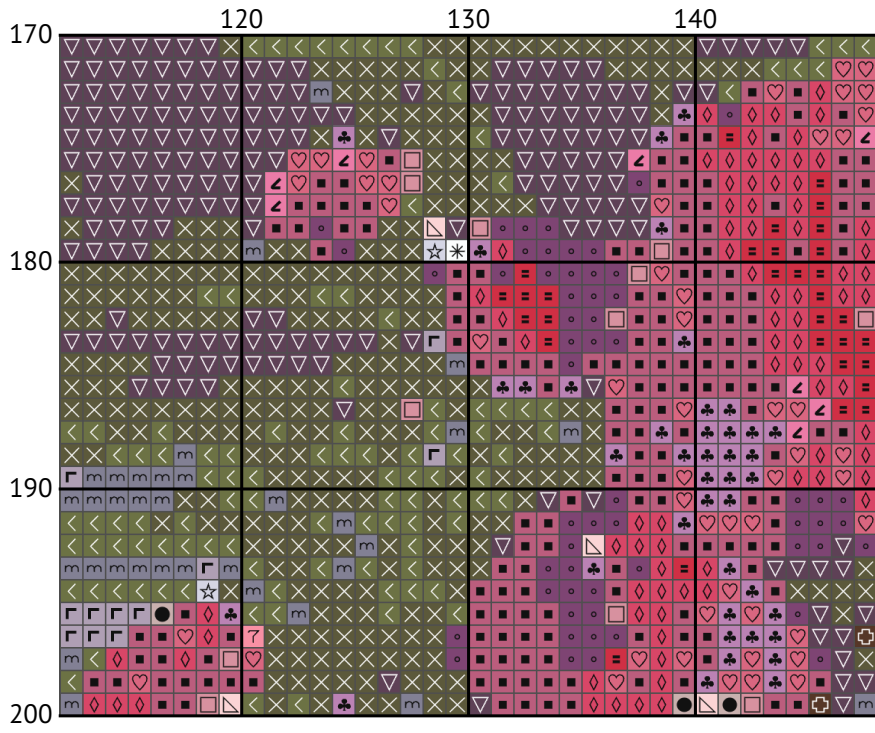

Pink flamingo

Cross stitch chart

Design size: 148 x 200 stitches

Pink flamingo

Pink flamingo

Pink flamingo

Pink flamingo

10

20

30

40

50

Pink flamingo

Pink flamingo

Pink flamingo

Pink flamingo

Pink flamingo
Floss list for crosses (DMC)

N	Symbol	Number	Name	Stitches
1		 DMC B5200	Snow White	1052
2		 DMC 27	Violet - White	406
3		 DMC 310	Black	222
4		 DMC 318	Steel Gray - Light	1319
5		 DMC 452	Shell Gray - Medium	1419
6		 DMC 604	Cranberry - Light	501
7		 DMC 640	Beige Gray - Very Dark	1278
8		 DMC 778	Antique Mauve - Very Light	1127
9		 DMC 818	Baby Pink	950
10		 DMC 839	Beige Brown - Dark	691
11		 DMC 3041	Antique Violet - Medium	8581
12		 DMC 3052	Green Gray - Medium	759
13		 DMC 3326	Rose - Light	442
14		 DMC 3688	Mauve - Medium	2736
15		 DMC 3731	Dusty Rose - Very Dark	938
16		 DMC 3733	Dusty Rose	894
17		 DMC 3743	Antique Violet - Very Light	467
18		 DMC 3832	Raspberry - Medium	649
19		 DMC 3835	Grape - Medium	3871
20		 DMC 3836	Grape - Light	1298