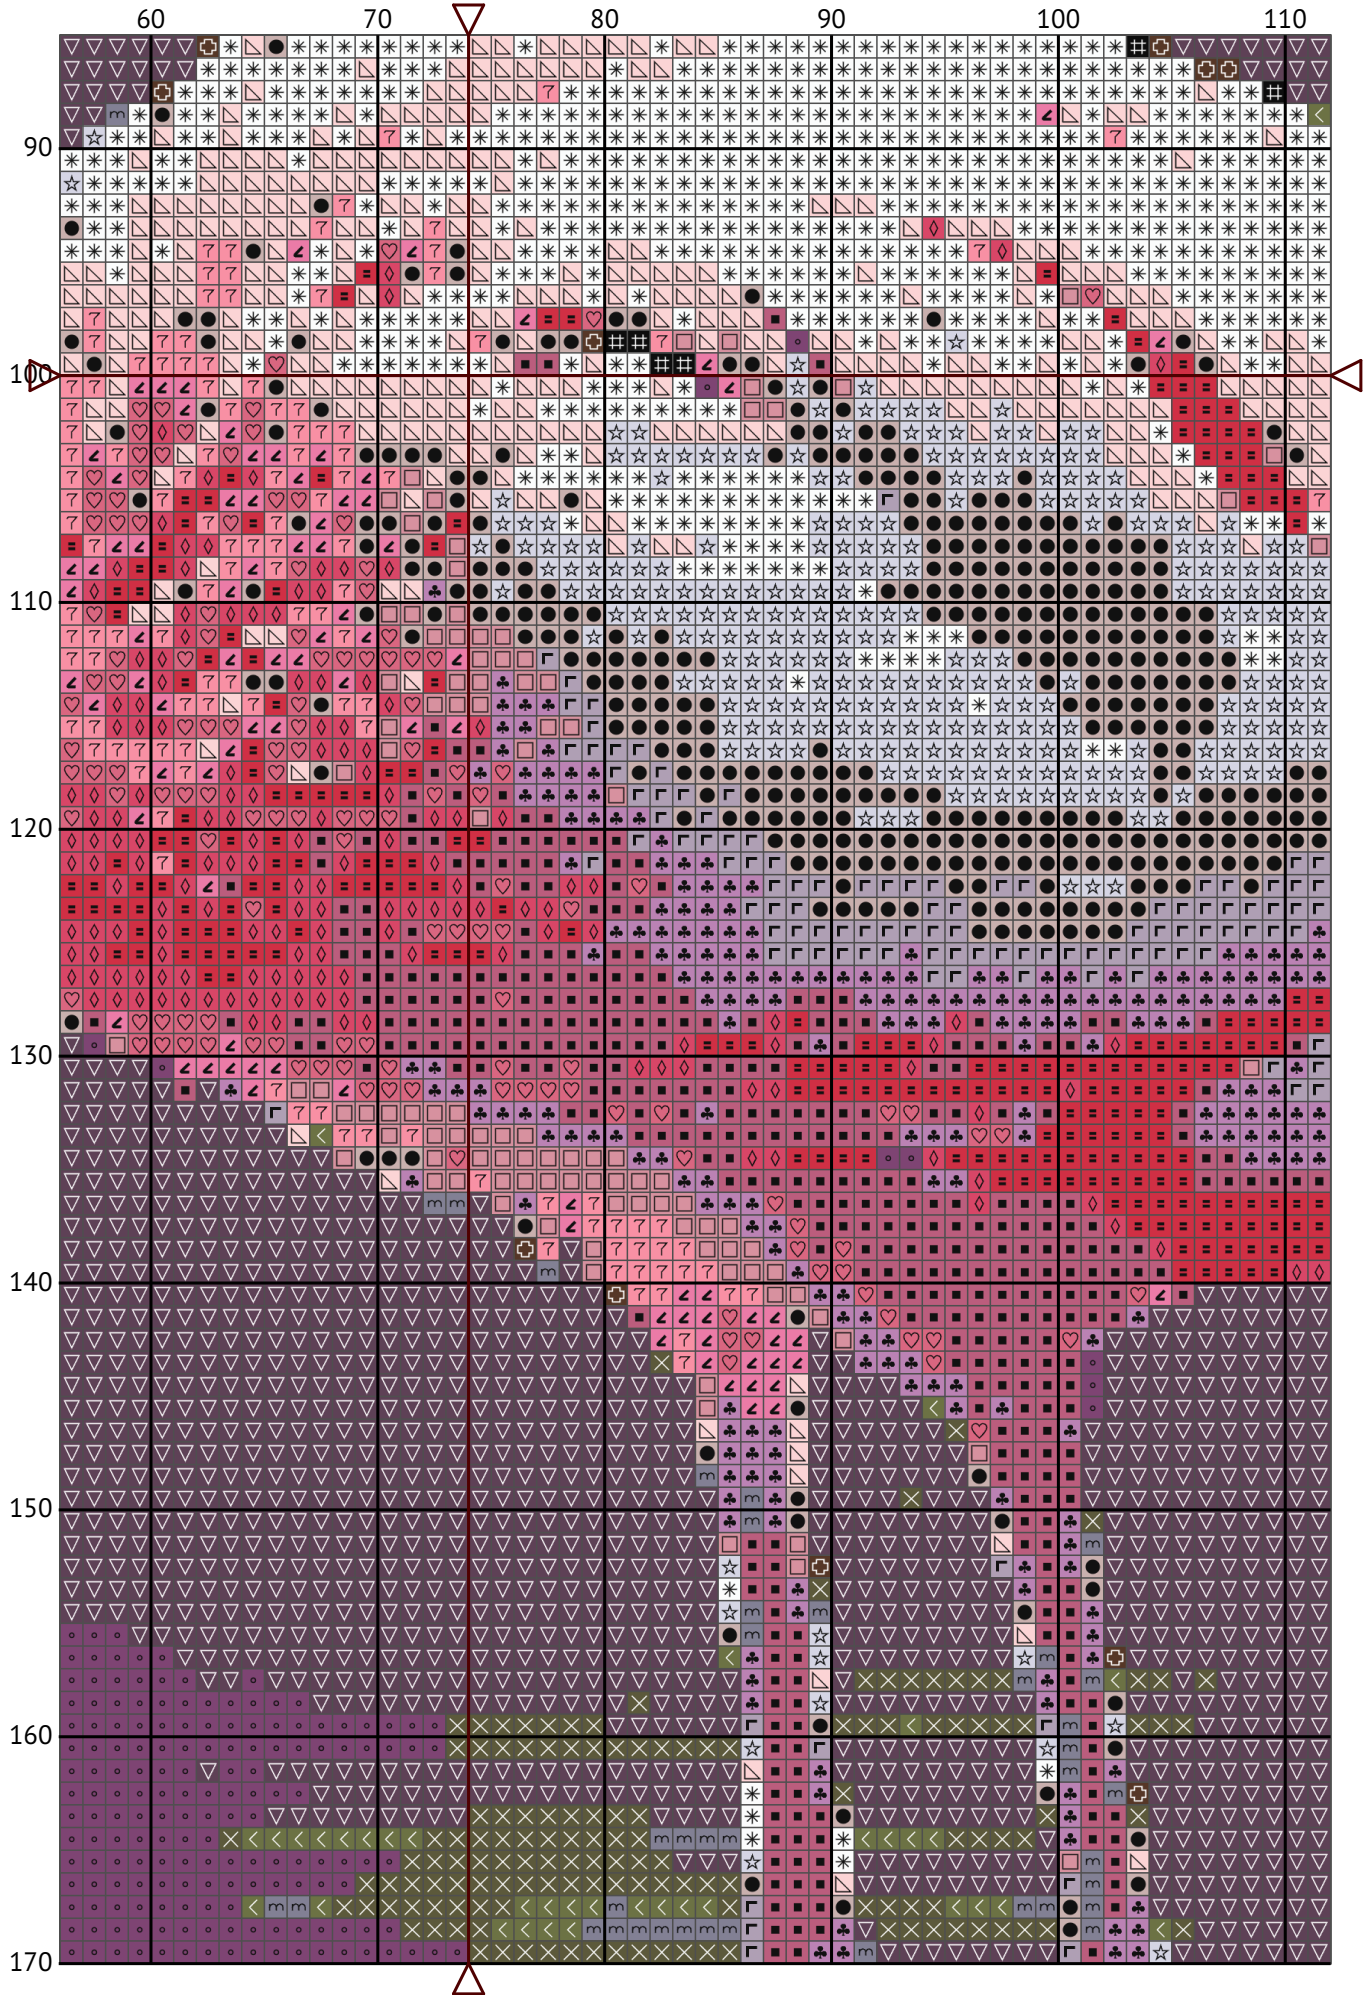

Pink flamingo

Cross stitch chart

Design size: 148 x 200 stitches

Pink flamingo

Pink flamingo

Pink flamingo

Pink flamingo

10

20

30

40

50

Pink flamingo

Pink flamingo

Pink flamingo

Pink flamingo

Pink flamingo
Floss list for crosses (DMC)

N	Symbol	Number	Name	Stitches
1		 DMC B5200	Snow White	1052
2		 DMC 27	Violet - White	406
3		 DMC 310	Black	222
4		 DMC 318	Steel Gray - Light	1319
5		 DMC 452	Shell Gray - Medium	1419
6		 DMC 604	Cranberry - Light	501
7		 DMC 640	Beige Gray - Very Dark	1278
8		 DMC 778	Antique Mauve - Very Light	1127
9		 DMC 818	Baby Pink	950
10		 DMC 839	Beige Brown - Dark	691
11		 DMC 3041	Antique Violet - Medium	8581
12		 DMC 3052	Green Gray - Medium	759
13		 DMC 3326	Rose - Light	442
14		 DMC 3688	Mauve - Medium	2736
15		 DMC 3731	Dusty Rose - Very Dark	938
16		 DMC 3733	Dusty Rose	894
17		 DMC 3743	Antique Violet - Very Light	467
18		 DMC 3832	Raspberry - Medium	649
19		 DMC 3835	Grape - Medium	3871
20		 DMC 3836	Grape - Light	1298