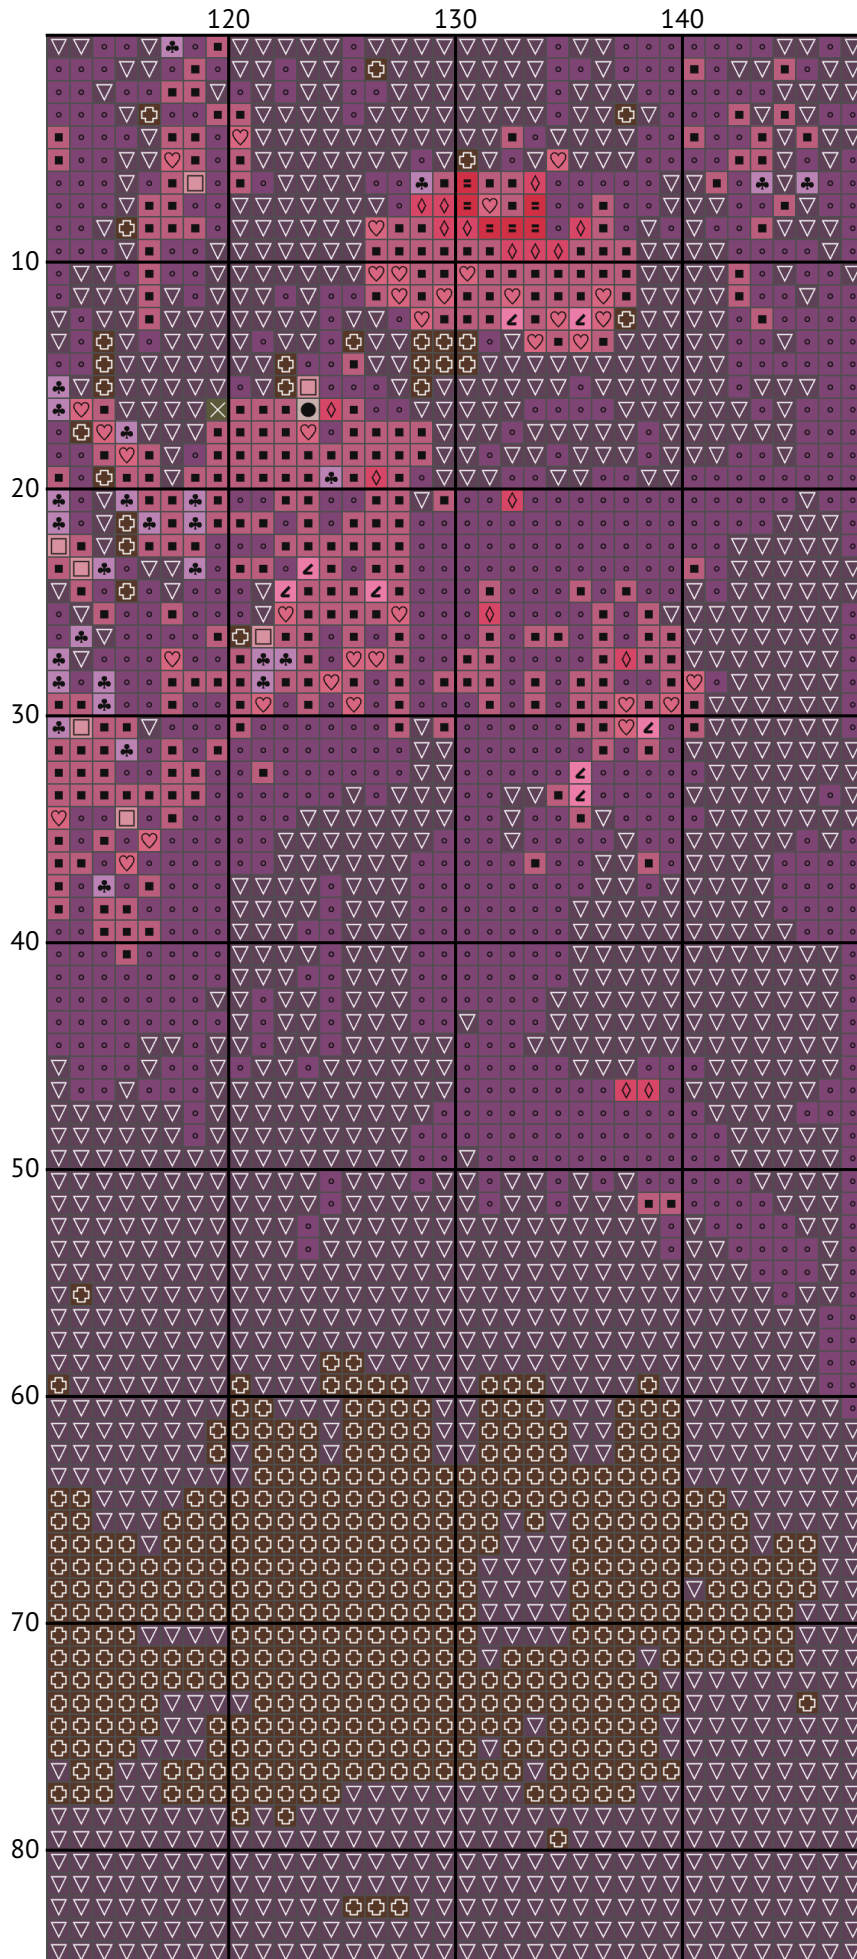

Pink flamingo

Cross stitch chart

Design size: 148 x 200 stitches

Pink flamingo

Pink flamingo

Pink flamingo

Pink flamingo

10

20

30

40

50

Pink flamingo

Pink flamingo

Pink flamingo

Pink flamingo

Pink flamingo
Floss list for crosses (DMC)

N	Symbol	Number	Name	Stitches
1		 DMC B5200	Snow White	1052
2		 DMC 27	Violet - White	406
3		 DMC 310	Black	222
4		 DMC 318	Steel Gray - Light	1319
5		 DMC 452	Shell Gray - Medium	1419
6		 DMC 604	Cranberry - Light	501
7		 DMC 640	Beige Gray - Very Dark	1278
8		 DMC 778	Antique Mauve - Very Light	1127
9		 DMC 818	Baby Pink	950
10		 DMC 839	Beige Brown - Dark	691
11		 DMC 3041	Antique Violet - Medium	8581
12		 DMC 3052	Green Gray - Medium	759
13		 DMC 3326	Rose - Light	442
14		 DMC 3688	Mauve - Medium	2736
15		 DMC 3731	Dusty Rose - Very Dark	938
16		 DMC 3733	Dusty Rose	894
17		 DMC 3743	Antique Violet - Very Light	467
18		 DMC 3832	Raspberry - Medium	649
19		 DMC 3835	Grape - Medium	3871
20		 DMC 3836	Grape - Light	1298