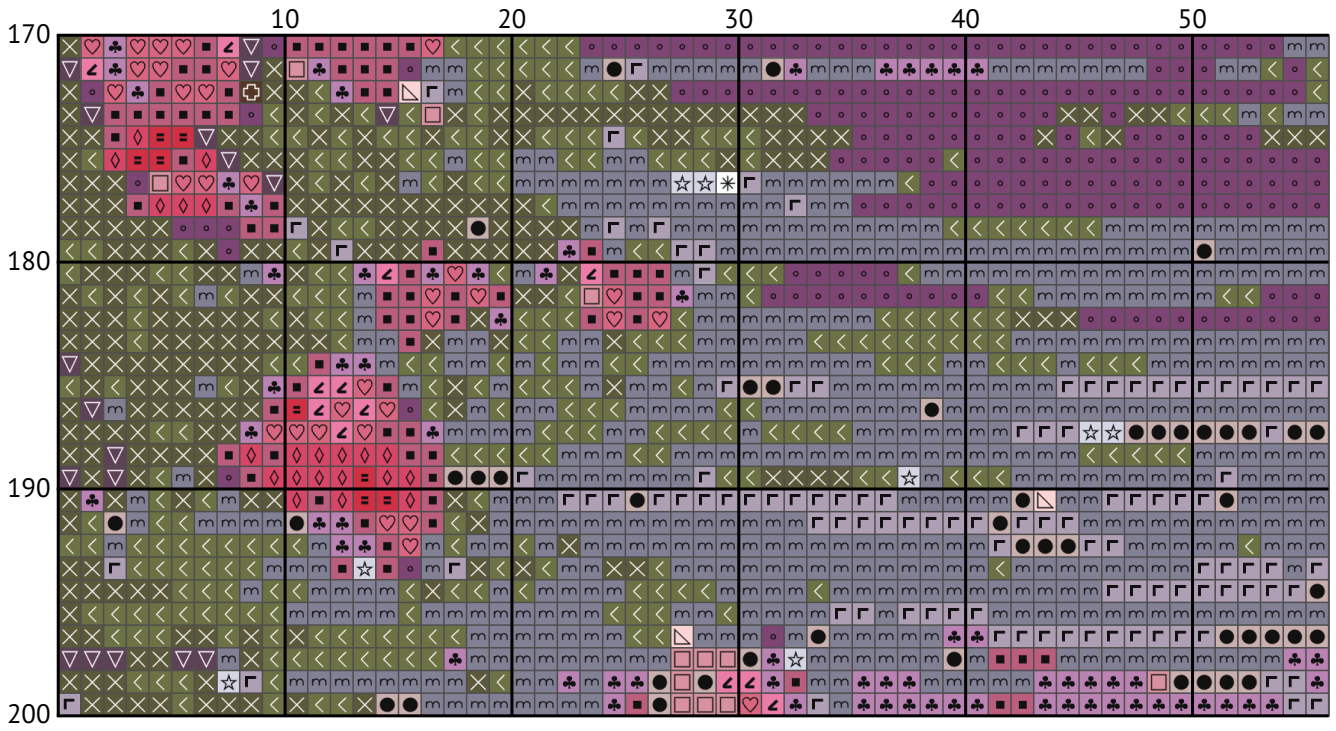

Pink flamingo

Cross stitch chart

Design size: 148 x 200 stitches

Pink flamingo

Pink flamingo

Pink flamingo

Pink flamingo

10

20

30

40

50

Pink flamingo

Pink flamingo

Pink flamingo

Pink flamingo

Pink flamingo
Floss list for crosses (DMC)

N	Symbol	Number	Name	Stitches
1		 DMC B5200	Snow White	1052
2		 DMC 27	Violet - White	406
3		 DMC 310	Black	222
4		 DMC 318	Steel Gray - Light	1319
5		 DMC 452	Shell Gray - Medium	1419
6		 DMC 604	Cranberry - Light	501
7		 DMC 640	Beige Gray - Very Dark	1278
8		 DMC 778	Antique Mauve - Very Light	1127
9		 DMC 818	Baby Pink	950
10		 DMC 839	Beige Brown - Dark	691
11		 DMC 3041	Antique Violet - Medium	8581
12		 DMC 3052	Green Gray - Medium	759
13		 DMC 3326	Rose - Light	442
14		 DMC 3688	Mauve - Medium	2736
15		 DMC 3731	Dusty Rose - Very Dark	938
16		 DMC 3733	Dusty Rose	894
17		 DMC 3743	Antique Violet - Very Light	467
18		 DMC 3832	Raspberry - Medium	649
19		 DMC 3835	Grape - Medium	3871
20		 DMC 3836	Grape - Light	1298