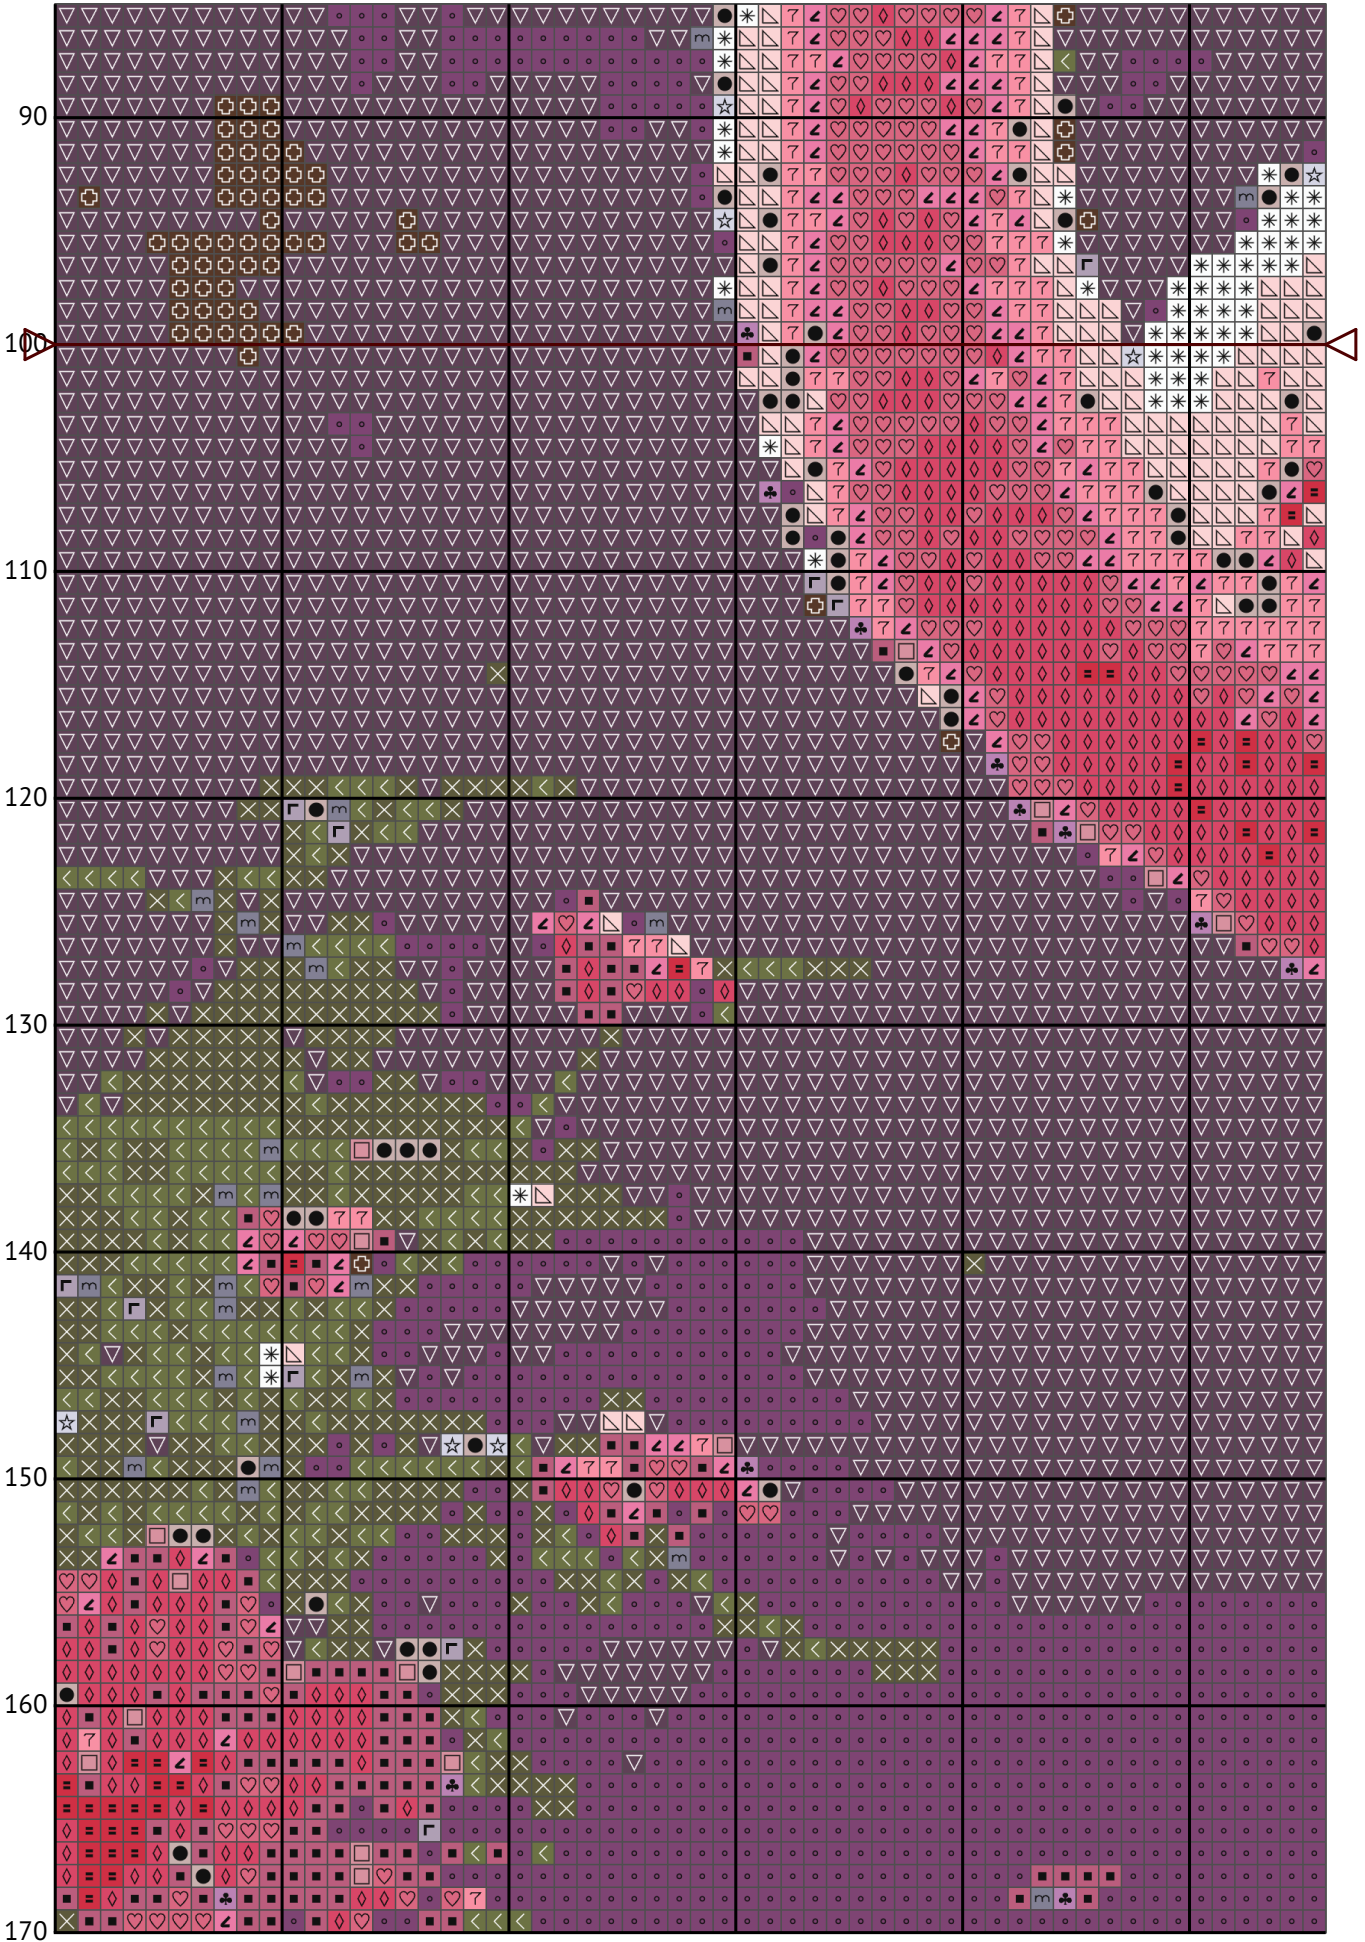

Pink flamingo

Cross stitch chart

Design size: 148 x 200 stitches

Pink flamingo

Pink flamingo

Pink flamingo

Pink flamingo

10

20

30

40

50

Pink flamingo

Pink flamingo

Pink flamingo

Pink flamingo

Pink flamingo
Floss list for crosses (DMC)

N	Symbol	Number	Name	Stitches
1		 DMC B5200	Snow White	1052
2		 DMC 27	Violet - White	406
3		 DMC 310	Black	222
4		 DMC 318	Steel Gray - Light	1319
5		 DMC 452	Shell Gray - Medium	1419
6		 DMC 604	Cranberry - Light	501
7		 DMC 640	Beige Gray - Very Dark	1278
8		 DMC 778	Antique Mauve - Very Light	1127
9		 DMC 818	Baby Pink	950
10		 DMC 839	Beige Brown - Dark	691
11		 DMC 3041	Antique Violet - Medium	8581
12		 DMC 3052	Green Gray - Medium	759
13		 DMC 3326	Rose - Light	442
14		 DMC 3688	Mauve - Medium	2736
15		 DMC 3731	Dusty Rose - Very Dark	938
16		 DMC 3733	Dusty Rose	894
17		 DMC 3743	Antique Violet - Very Light	467
18		 DMC 3832	Raspberry - Medium	649
19		 DMC 3835	Grape - Medium	3871
20		 DMC 3836	Grape - Light	1298