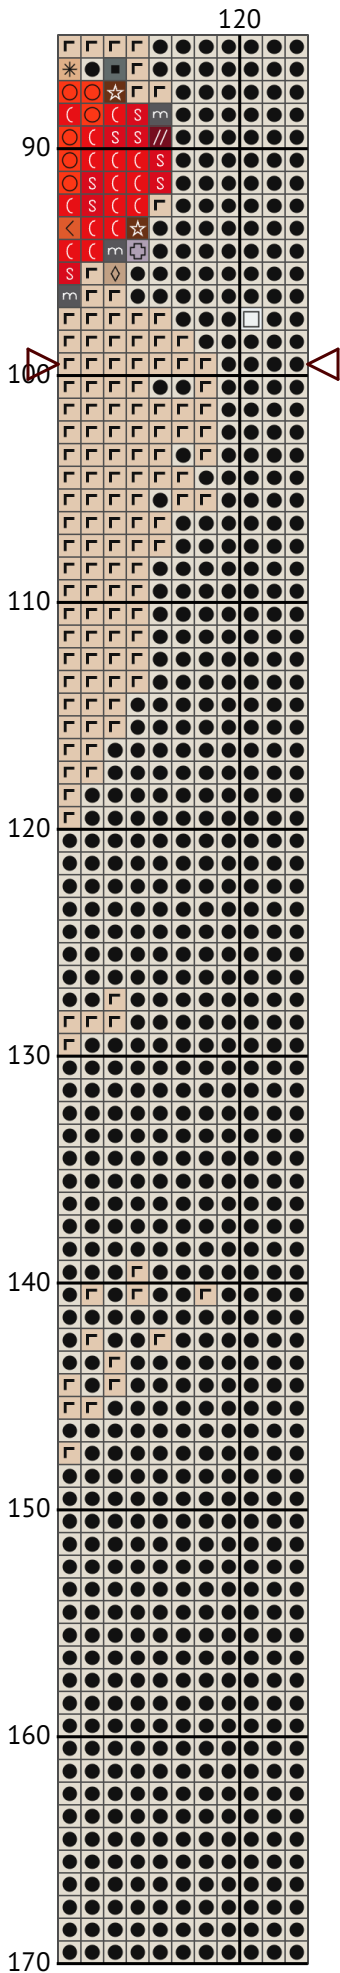

# Be my Valentine

Cross stitch chart

---

Design size: 123 x 199 stitches

Be my Valentine

Be my Valentine

120

Be my Valentine

Be my Valentine

Be my Valentine

Be my Valentine

Be my Valentine

Be my Valentine

Be my Valentine  
Floss list for crosses (DMC)

N	Symbol	Number	Name	Stitches
1		 DMC 04	Tin - Dark	335
2		 DMC 169	Pewter - Light	388
3		 DMC 310	Black	244
4		 DMC 311	Navy Blue - Medium	112
5		 DMC 318	Steel Gray - Light	513
6		 DMC 319	Pistachio Green - Very Dark	108
7		 DMC 321	Red	598
8		 DMC 433	Brown - Medium	826
9		 DMC 501	Blue Green - Dark	158
10		 DMC 519	Sky Blue	164
11		 DMC 523	Fern Green - Light	263
12		 DMC 535	Ash Gray - Very Light	120
13		 DMC 608	Orange - Bright	600
14		 DMC 613	Drab Brown - Very Light	596
15		 DMC 666	Red - Bright	524
16		 DMC 777	Raspberry - Very Dark	397
17		 DMC 842	Beige Brown - Very Light	698
18		 DMC 922	Copper - Light	1052
19		 DMC 945	Tawny	861
20		 DMC 3072	Beaver Gray - Very Light	284
21		 DMC 3341	Apricot	660
22		 DMC 3371	Black Brown	355
23		 DMC 3743	Antique Violet - Very Light	503
24		 DMC 3770	Tawny - Very Light	3818
25		 DMC 3824	Apricot - Light	343
26		 DMC 3866	Mocha - Ultra Very Light	8194
27		 DMC BLANK	White	1763