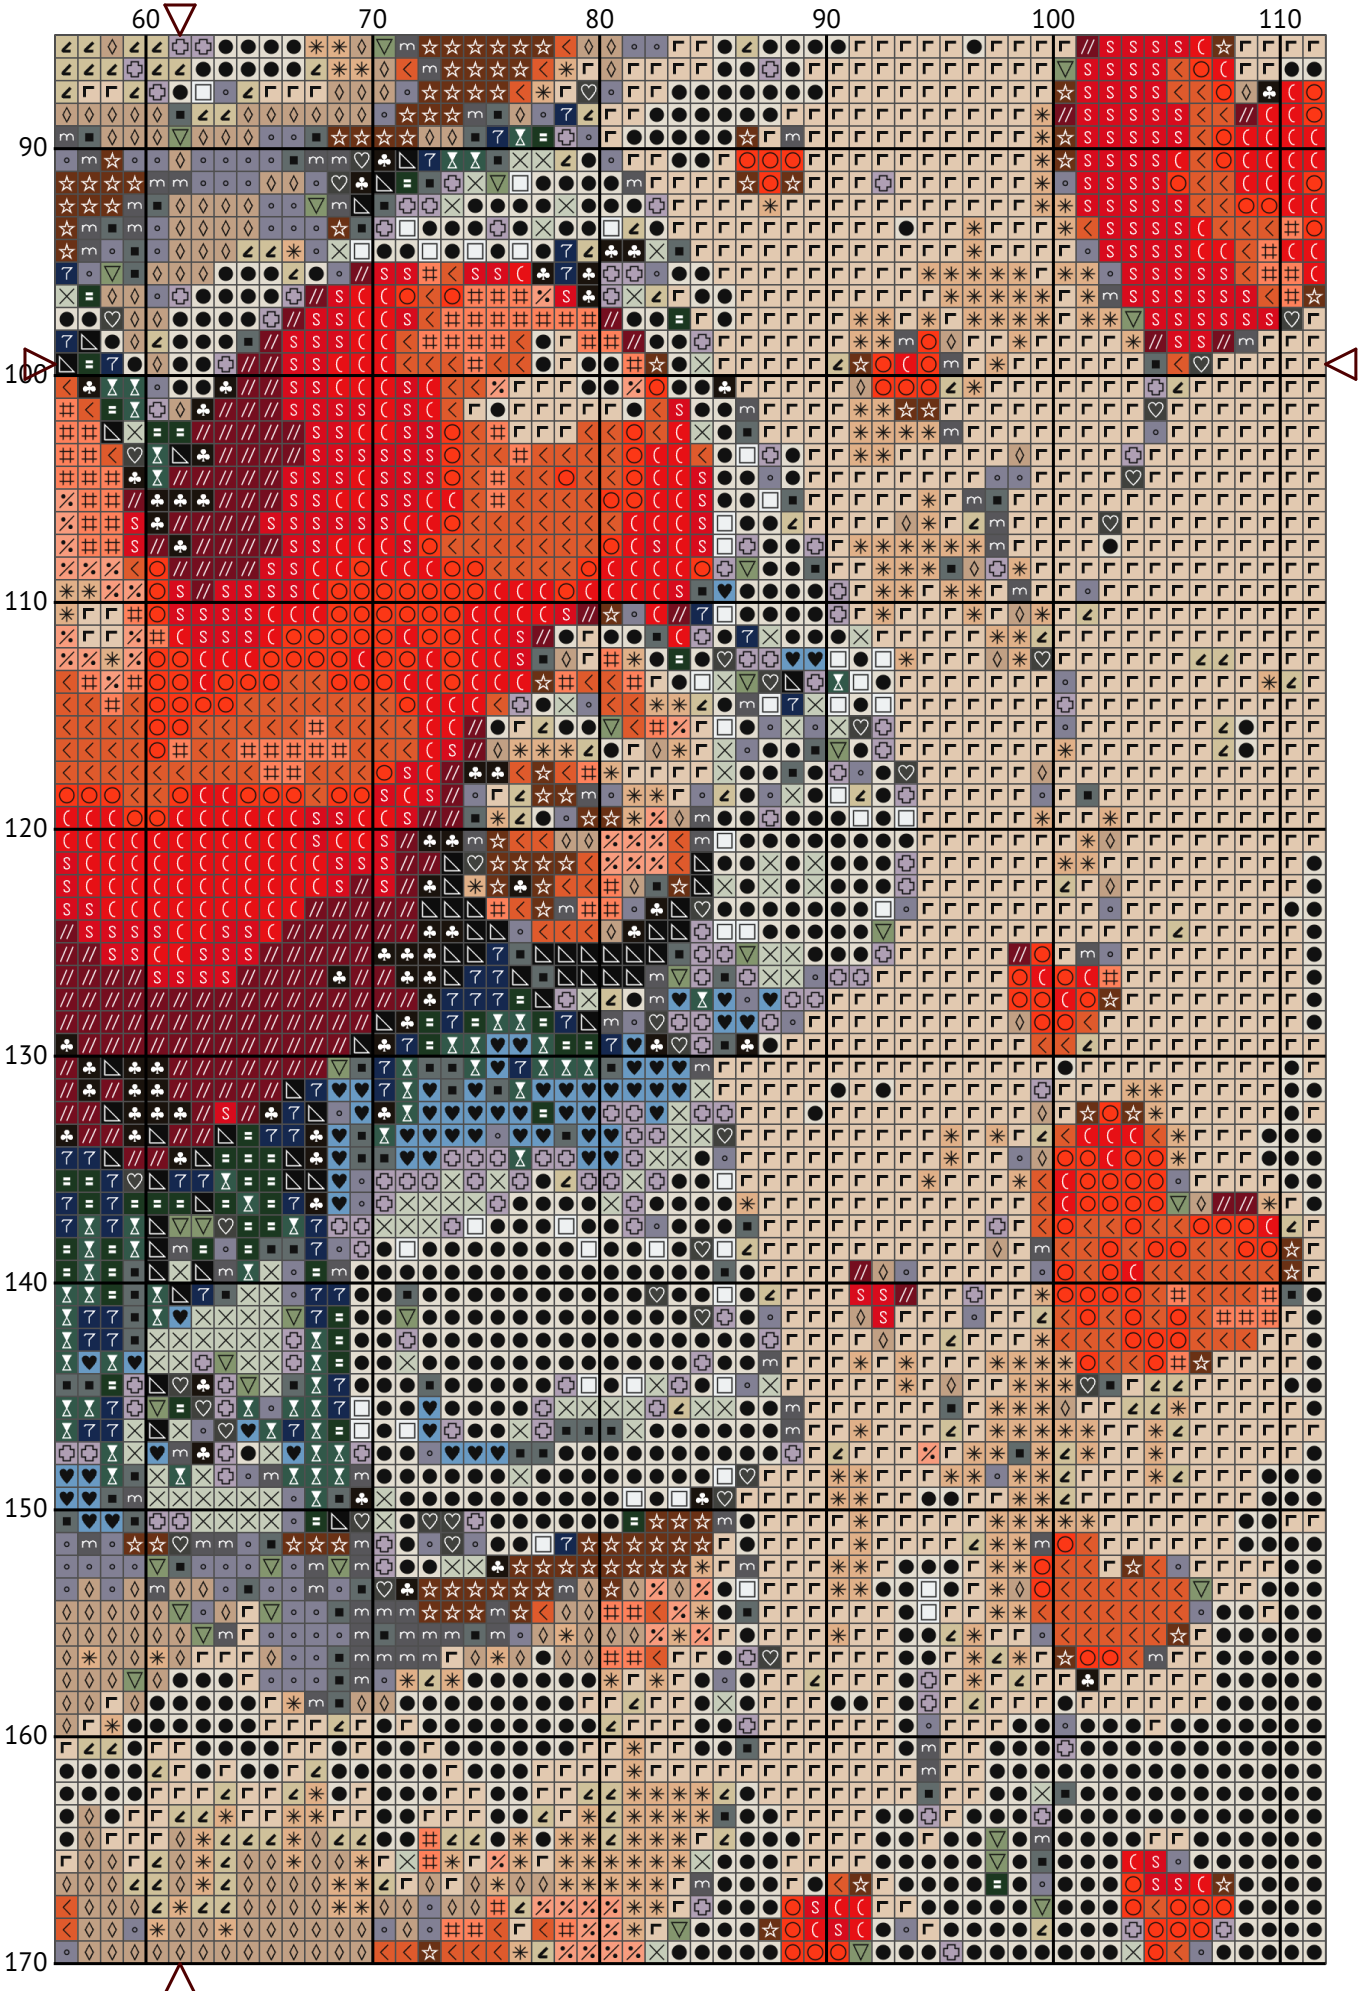

# Be my Valentine

Cross stitch chart

---

Design size: 123 x 199 stitches

Be my Valentine

Be my Valentine

120

Be my Valentine

Be my Valentine

Be my Valentine

Be my Valentine

Be my Valentine

Be my Valentine

Be my Valentine  
Floss list for crosses (DMC)

N	Symbol	Number	Name	Stitches
1		 DMC 04	Tin - Dark	335
2		 DMC 169	Pewter - Light	388
3		 DMC 310	Black	244
4		 DMC 311	Navy Blue - Medium	112
5		 DMC 318	Steel Gray - Light	513
6		 DMC 319	Pistachio Green - Very Dark	108
7		 DMC 321	Red	598
8		 DMC 433	Brown - Medium	826
9		 DMC 501	Blue Green - Dark	158
10		 DMC 519	Sky Blue	164
11		 DMC 523	Fern Green - Light	263
12		 DMC 535	Ash Gray - Very Light	120
13		 DMC 608	Orange - Bright	600
14		 DMC 613	Drab Brown - Very Light	596
15		 DMC 666	Red - Bright	524
16		 DMC 777	Raspberry - Very Dark	397
17		 DMC 842	Beige Brown - Very Light	698
18		 DMC 922	Copper - Light	1052
19		 DMC 945	Tawny	861
20		 DMC 3072	Beaver Gray - Very Light	284
21		 DMC 3341	Apricot	660
22		 DMC 3371	Black Brown	355
23		 DMC 3743	Antique Violet - Very Light	503
24		 DMC 3770	Tawny - Very Light	3818
25		 DMC 3824	Apricot - Light	343
26		 DMC 3866	Mocha - Ultra Very Light	8194
27		 DMC BLANK	White	1763