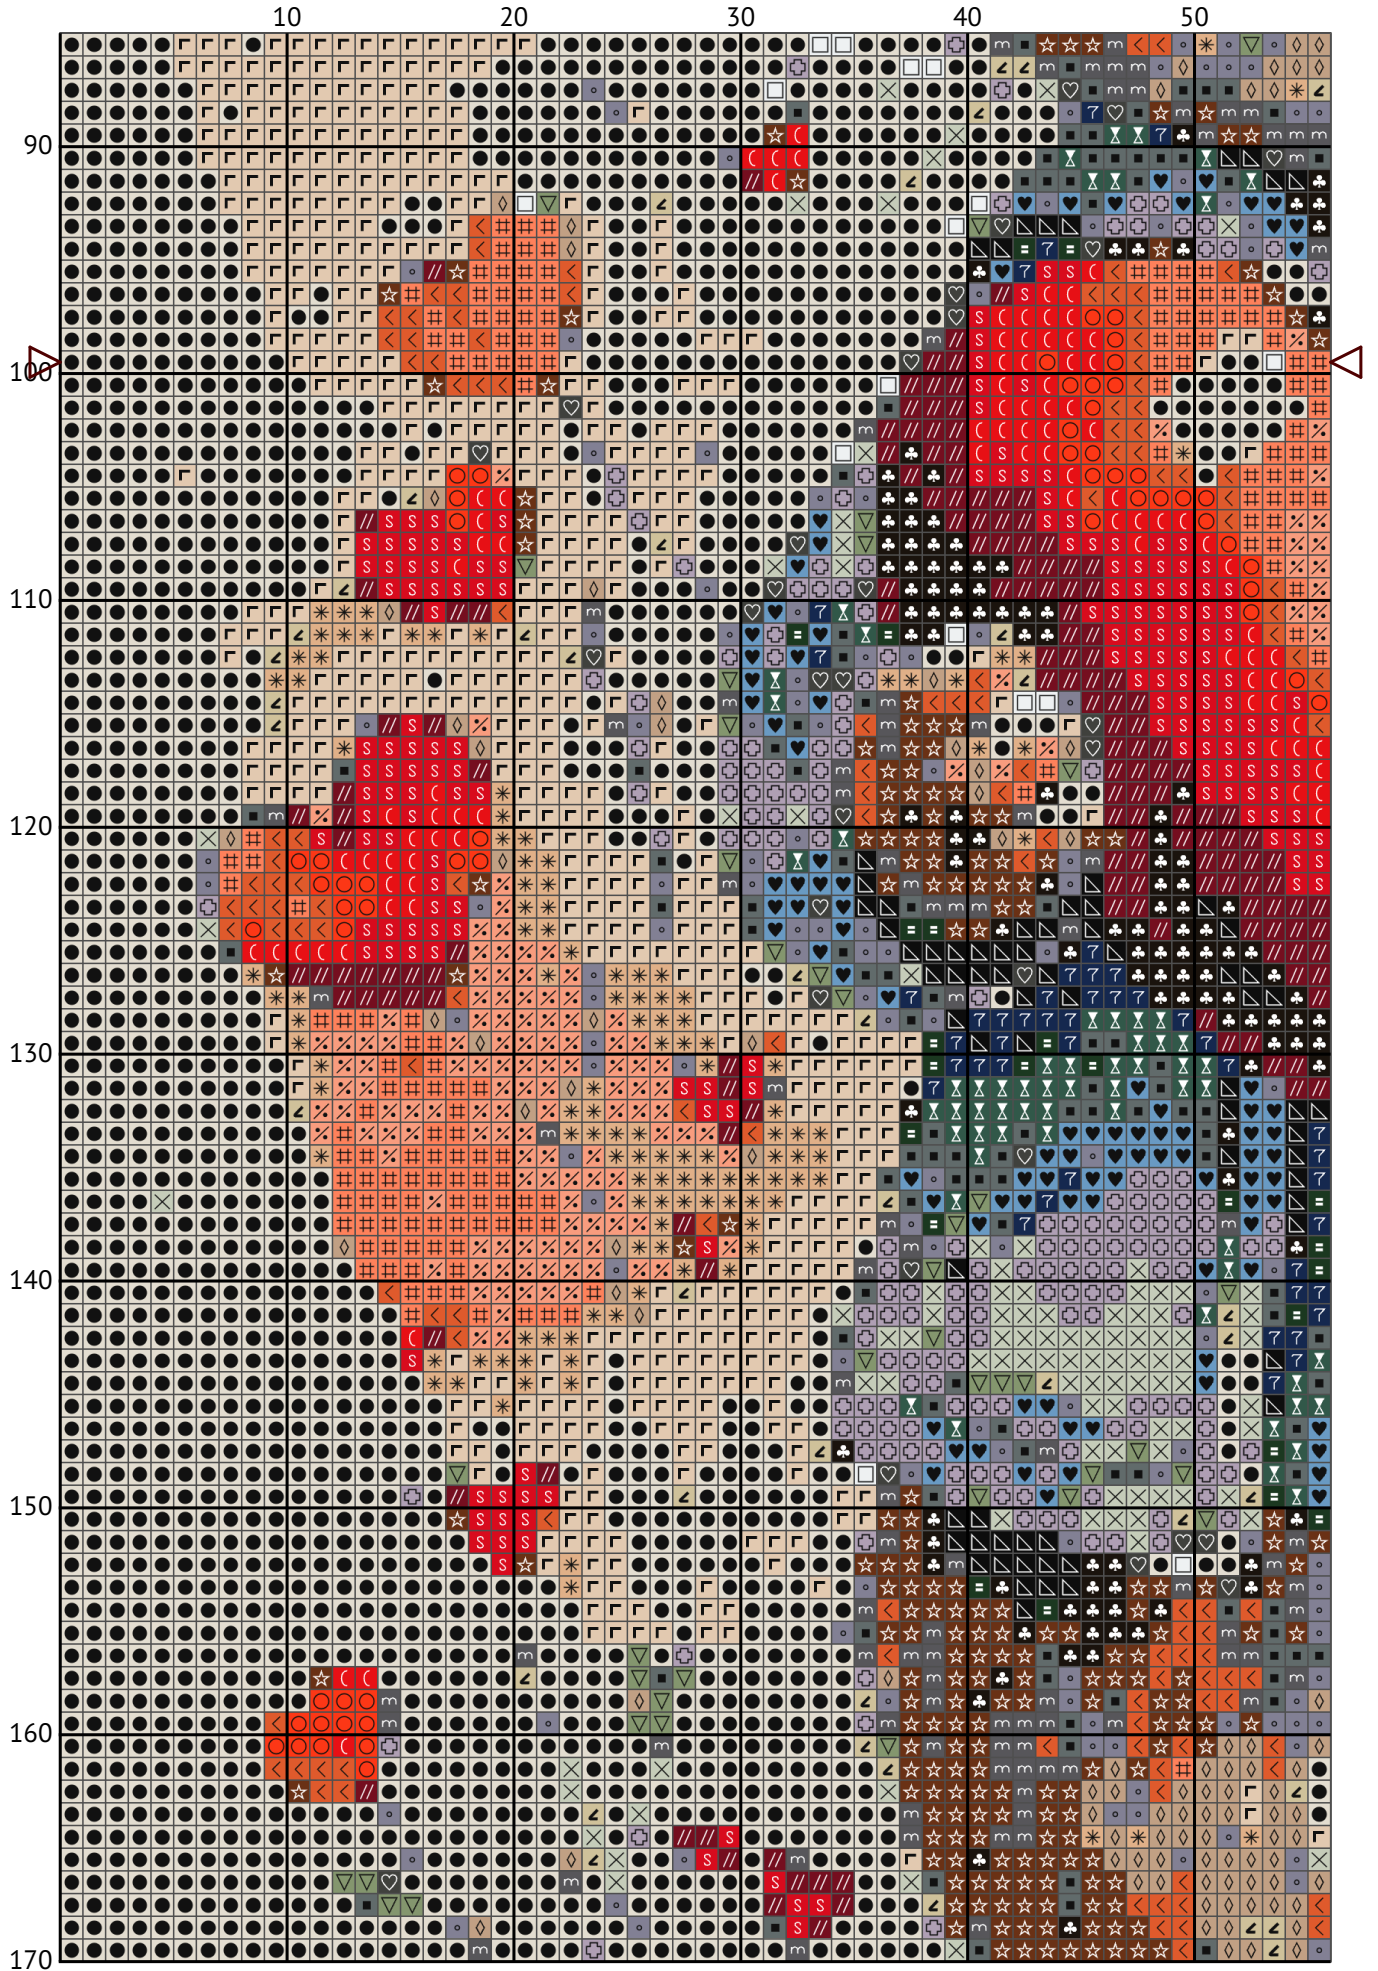

# Be my Valentine

Cross stitch chart

---

Design size: 123 x 199 stitches

Be my Valentine

Be my Valentine

120

Be my Valentine

Be my Valentine

Be my Valentine

Be my Valentine

Be my Valentine

Be my Valentine

Be my Valentine  
Floss list for crosses (DMC)

N	Symbol	Number	Name	Stitches
1		 DMC 04	Tin - Dark	335
2		 DMC 169	Pewter - Light	388
3		 DMC 310	Black	244
4		 DMC 311	Navy Blue - Medium	112
5		 DMC 318	Steel Gray - Light	513
6		 DMC 319	Pistachio Green - Very Dark	108
7		 DMC 321	Red	598
8		 DMC 433	Brown - Medium	826
9		 DMC 501	Blue Green - Dark	158
10		 DMC 519	Sky Blue	164
11		 DMC 523	Fern Green - Light	263
12		 DMC 535	Ash Gray - Very Light	120
13		 DMC 608	Orange - Bright	600
14		 DMC 613	Drab Brown - Very Light	596
15		 DMC 666	Red - Bright	524
16		 DMC 777	Raspberry - Very Dark	397
17		 DMC 842	Beige Brown - Very Light	698
18		 DMC 922	Copper - Light	1052
19		 DMC 945	Tawny	861
20		 DMC 3072	Beaver Gray - Very Light	284
21		 DMC 3341	Apricot	660
22		 DMC 3371	Black Brown	355
23		 DMC 3743	Antique Violet - Very Light	503
24		 DMC 3770	Tawny - Very Light	3818
25		 DMC 3824	Apricot - Light	343
26		 DMC 3866	Mocha - Ultra Very Light	8194
27		 DMC BLANK	White	1763