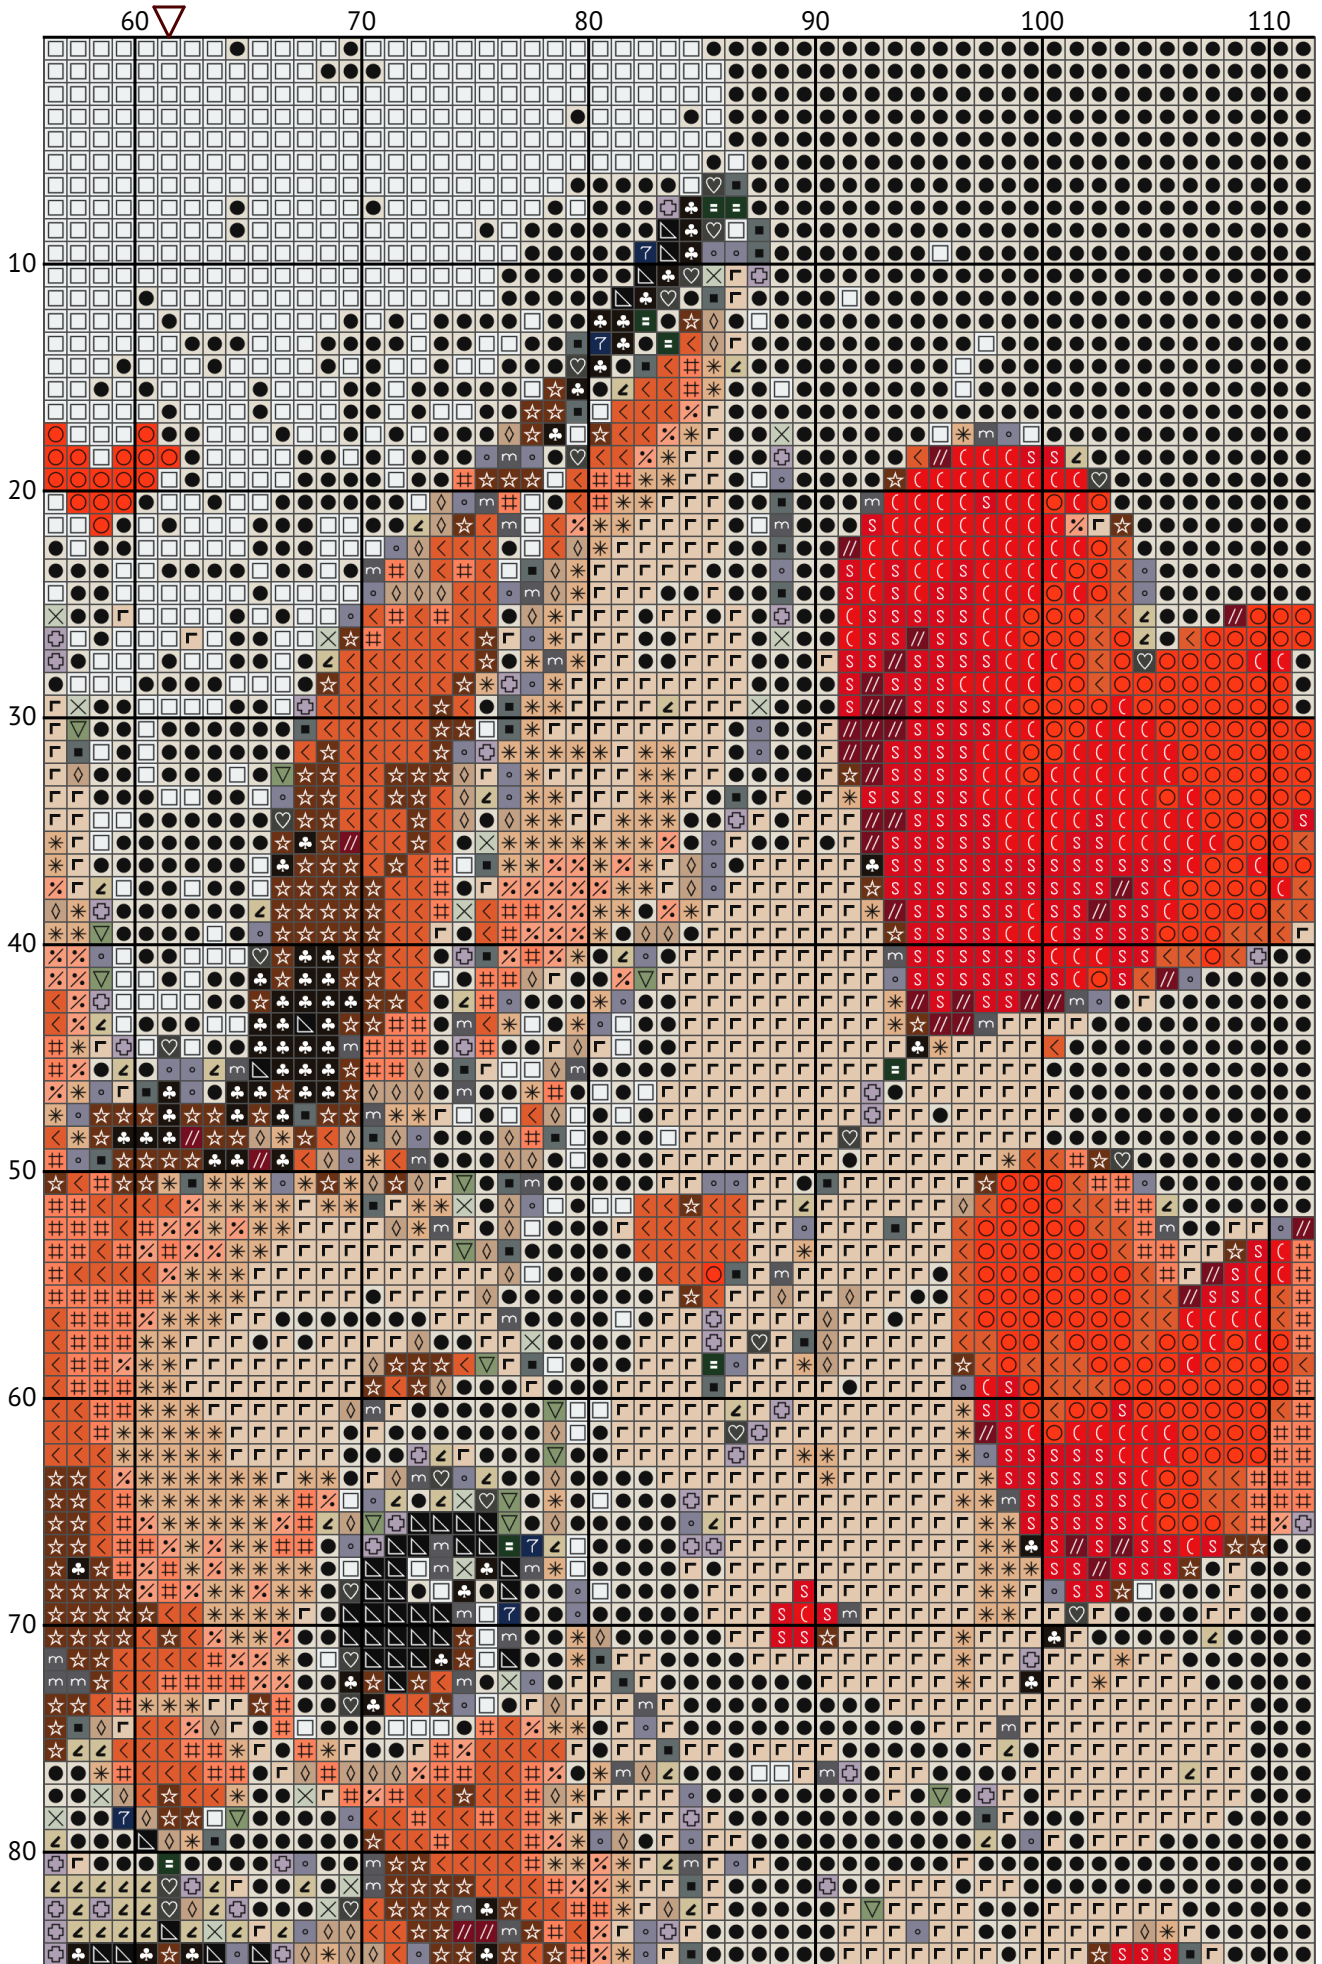

# Be my Valentine

Cross stitch chart

---

Design size: 123 x 199 stitches

Be my Valentine

Be my Valentine

120

Be my Valentine

Be my Valentine

Be my Valentine

Be my Valentine

Be my Valentine

Be my Valentine

Be my Valentine  
Floss list for crosses (DMC)

N	Symbol	Number	Name	Stitches
1		 DMC 04	Tin - Dark	335
2		 DMC 169	Pewter - Light	388
3		 DMC 310	Black	244
4		 DMC 311	Navy Blue - Medium	112
5		 DMC 318	Steel Gray - Light	513
6		 DMC 319	Pistachio Green - Very Dark	108
7		 DMC 321	Red	598
8		 DMC 433	Brown - Medium	826
9		 DMC 501	Blue Green - Dark	158
10		 DMC 519	Sky Blue	164
11		 DMC 523	Fern Green - Light	263
12		 DMC 535	Ash Gray - Very Light	120
13		 DMC 608	Orange - Bright	600
14		 DMC 613	Drab Brown - Very Light	596
15		 DMC 666	Red - Bright	524
16		 DMC 777	Raspberry - Very Dark	397
17		 DMC 842	Beige Brown - Very Light	698
18		 DMC 922	Copper - Light	1052
19		 DMC 945	Tawny	861
20		 DMC 3072	Beaver Gray - Very Light	284
21		 DMC 3341	Apricot	660
22		 DMC 3371	Black Brown	355
23		 DMC 3743	Antique Violet - Very Light	503
24		 DMC 3770	Tawny - Very Light	3818
25		 DMC 3824	Apricot - Light	343
26		 DMC 3866	Mocha - Ultra Very Light	8194
27		 DMC BLANK	White	1763