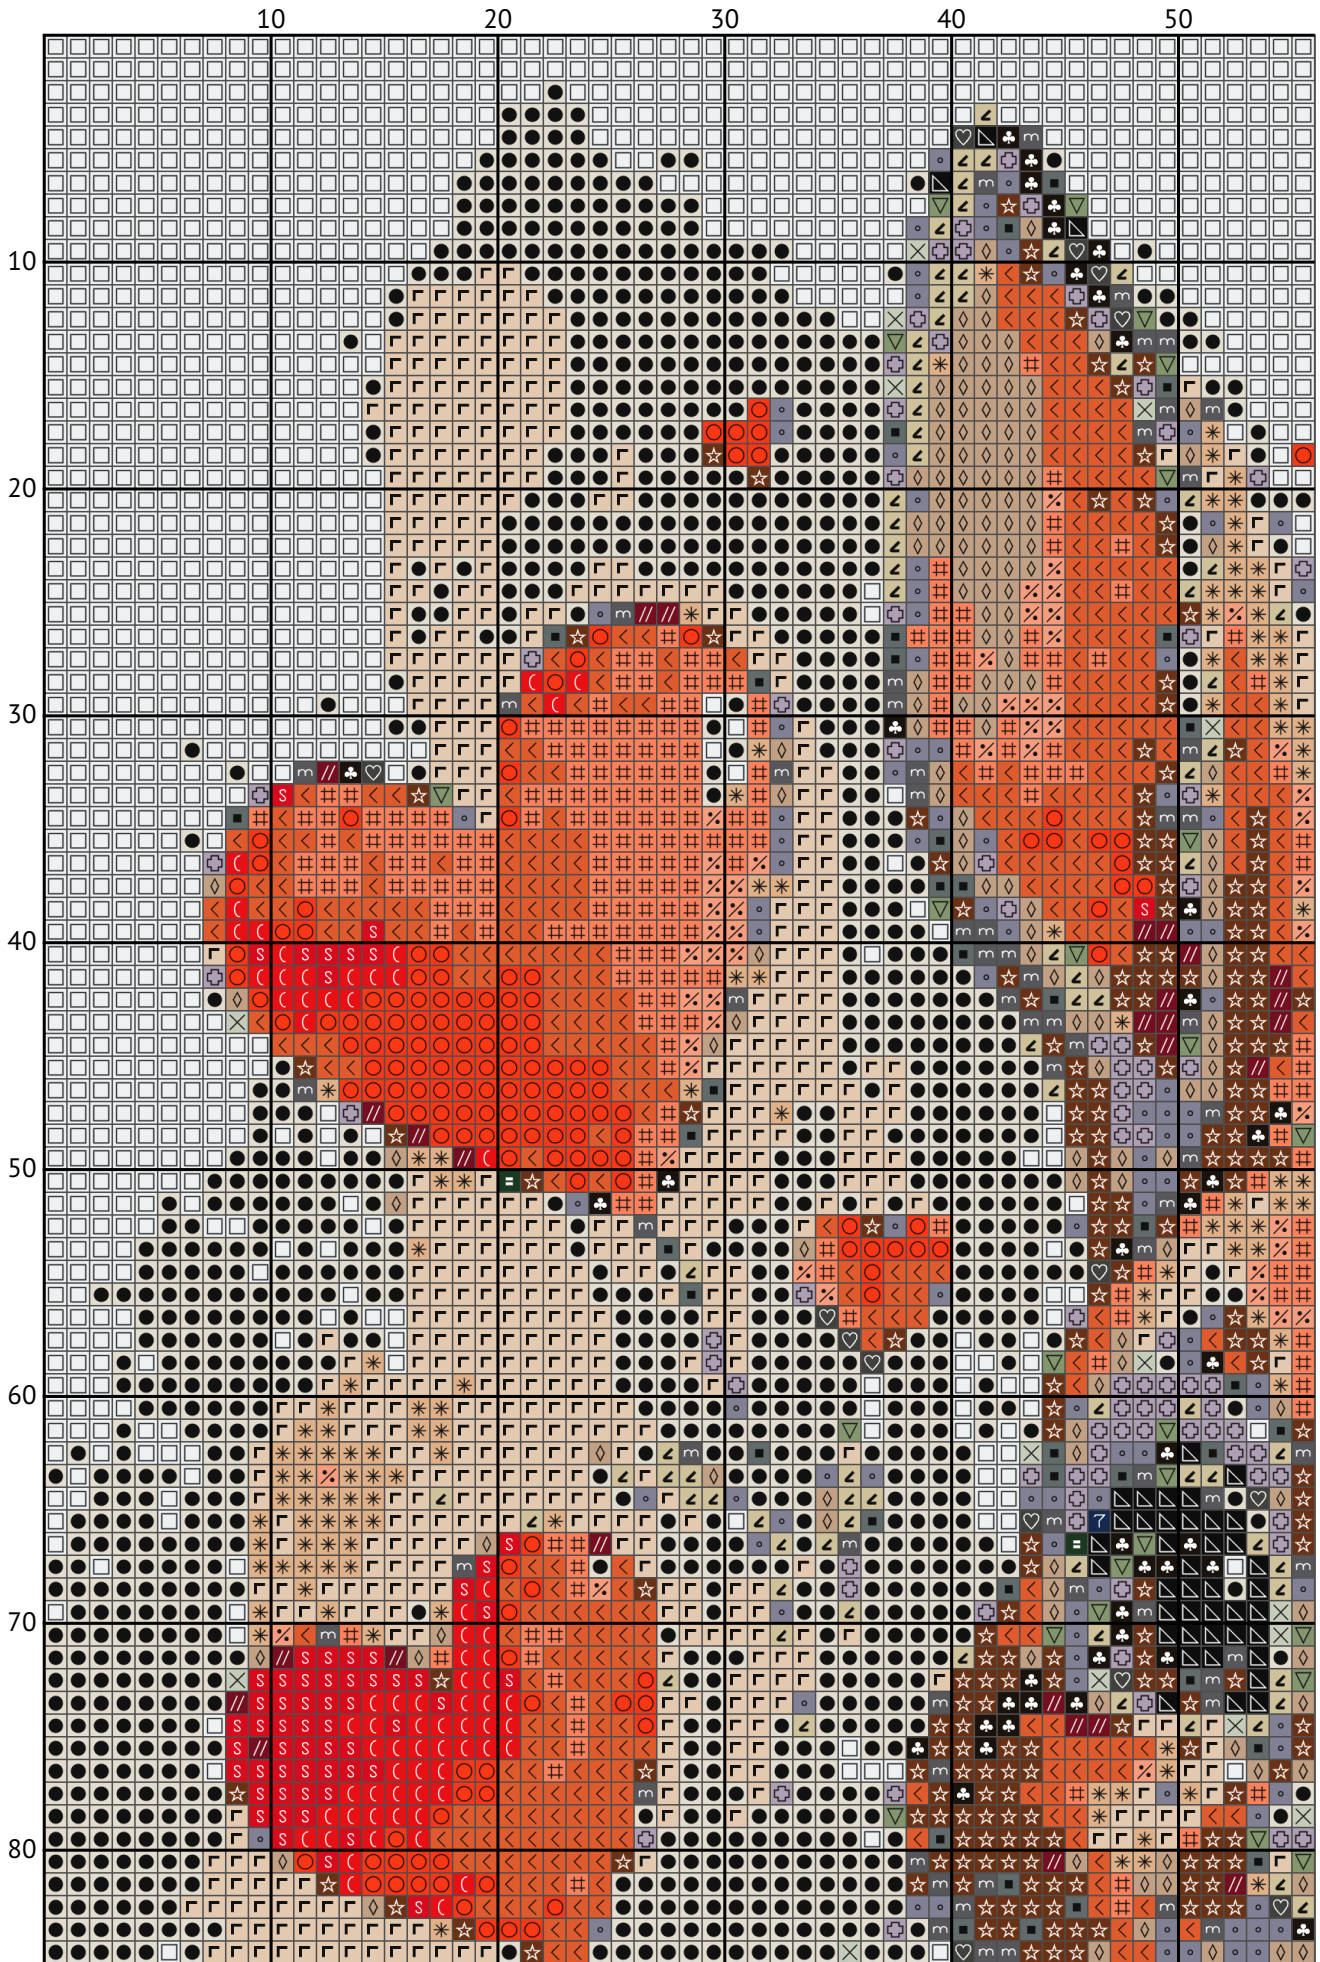

# Be my Valentine

Cross stitch chart

---

Design size: 123 x 199 stitches

Be my Valentine

Be my Valentine

120

Be my Valentine

Be my Valentine

Be my Valentine

Be my Valentine

Be my Valentine

Be my Valentine

Be my Valentine  
Floss list for crosses (DMC)

N	Symbol	Number	Name	Stitches
1		 DMC 04	Tin - Dark	335
2		 DMC 169	Pewter - Light	388
3		 DMC 310	Black	244
4		 DMC 311	Navy Blue - Medium	112
5		 DMC 318	Steel Gray - Light	513
6		 DMC 319	Pistachio Green - Very Dark	108
7		 DMC 321	Red	598
8		 DMC 433	Brown - Medium	826
9		 DMC 501	Blue Green - Dark	158
10		 DMC 519	Sky Blue	164
11		 DMC 523	Fern Green - Light	263
12		 DMC 535	Ash Gray - Very Light	120
13		 DMC 608	Orange - Bright	600
14		 DMC 613	Drab Brown - Very Light	596
15		 DMC 666	Red - Bright	524
16		 DMC 777	Raspberry - Very Dark	397
17		 DMC 842	Beige Brown - Very Light	698
18		 DMC 922	Copper - Light	1052
19		 DMC 945	Tawny	861
20		 DMC 3072	Beaver Gray - Very Light	284
21		 DMC 3341	Apricot	660
22		 DMC 3371	Black Brown	355
23		 DMC 3743	Antique Violet - Very Light	503
24		 DMC 3770	Tawny - Very Light	3818
25		 DMC 3824	Apricot - Light	343
26		 DMC 3866	Mocha - Ultra Very Light	8194
27		 DMC BLANK	White	1763