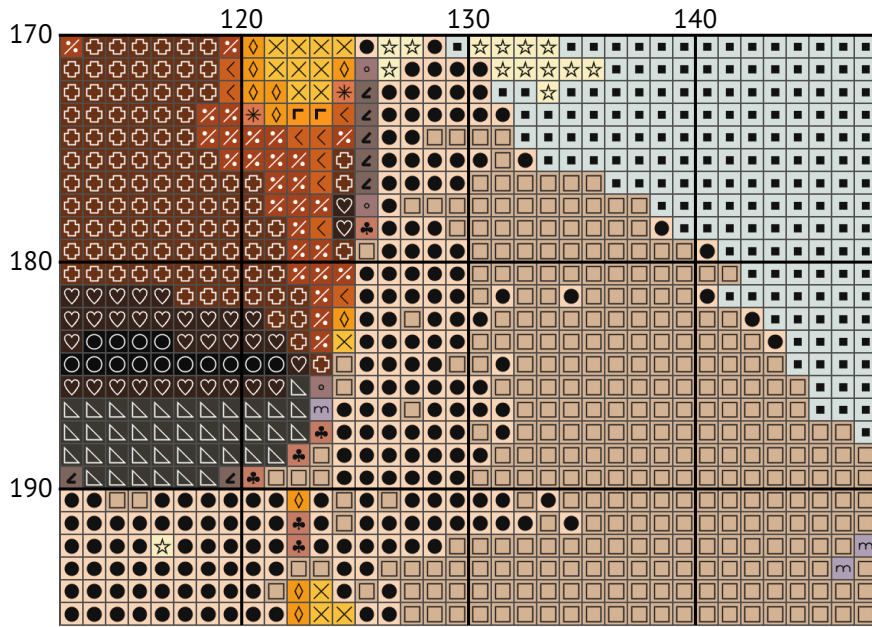

Baby skater monkey

Cross stitch chart

Design size: 148 x 196 stitches

Baby skater monkey

Baby skater monkey

Baby skater monkey

Baby skater monkey

Baby skater monkey

Needle-Thread.space

Baby skater monkey

Baby skater monkey

Baby skater monkey

Baby skater monkey

Baby skater monkey
Floss list for crosses (DMC)

N	Symbol	Number	Name	Stitches
1		 DMC 03	Tin - Medium	851
2		 DMC 301	Mahogany - Medium	1059
3		 DMC 310	Black	1438
4		 DMC 402	Mahogany - Very Light	252
5		 DMC 407	Desert Sand - Dark	426
6		 DMC 415	Pearl Gray	532
7		 DMC 433	Brown - Medium	1592
8		 DMC 445	Lemon - Light	245
9		 DMC 451	Shell Gray - Dark	3030
10		 DMC 543	Beige - Ultra Very Light	1778
11		 DMC 742	Tangerine - Light	154
12		 DMC 743	Yellow - Medium	237
13		 DMC 746	Off White	2645
14		 DMC 838	Beige Brown - Very Dark	3421
15		 DMC 844	Beaver Gray - Ultra Dark	2946
16		 DMC 964	Seagreen - Light	156
17		 DMC 972	Canary - Deep	139
18		 DMC 976	Golden Brown - Medium	868
19		 DMC 3743	Antique Violet - Very Light	1222
20		 DMC 3753	Antique Blue - Ultra Very Light	1810
21		 DMC 3756	Baby Blue - Ultra Very Light	549
22		 DMC 3774	Desert Sand - Very Light	2021
23		 DMC 3846	Bright Turquoise - Light	93
24		 DMC 3861	Cocoa - Light	1544