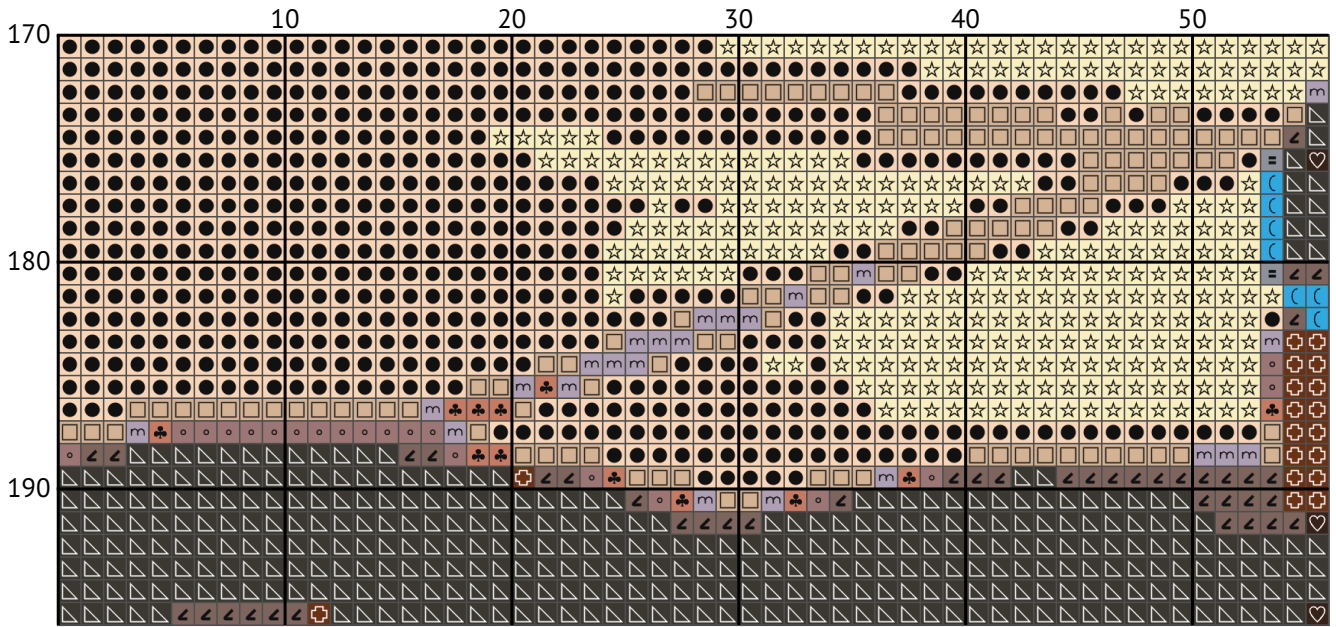

Baby skater monkey

Cross stitch chart

Design size: 148 x 196 stitches

Baby skater monkey

Baby skater monkey

Baby skater monkey

Baby skater monkey

Baby skater monkey

Needle-Thread.space

Baby skater monkey

Baby skater monkey

Baby skater monkey

Baby skater monkey

Baby skater monkey
Floss list for crosses (DMC)

N	Symbol	Number	Name	Stitches
1		 DMC 03	Tin - Medium	851
2		 DMC 301	Mahogany - Medium	1059
3		 DMC 310	Black	1438
4		 DMC 402	Mahogany - Very Light	252
5		 DMC 407	Desert Sand - Dark	426
6		 DMC 415	Pearl Gray	532
7		 DMC 433	Brown - Medium	1592
8		 DMC 445	Lemon - Light	245
9		 DMC 451	Shell Gray - Dark	3030
10		 DMC 543	Beige - Ultra Very Light	1778
11		 DMC 742	Tangerine - Light	154
12		 DMC 743	Yellow - Medium	237
13		 DMC 746	Off White	2645
14		 DMC 838	Beige Brown - Very Dark	3421
15		 DMC 844	Beaver Gray - Ultra Dark	2946
16		 DMC 964	Seagreen - Light	156
17		 DMC 972	Canary - Deep	139
18		 DMC 976	Golden Brown - Medium	868
19		 DMC 3743	Antique Violet - Very Light	1222
20		 DMC 3753	Antique Blue - Ultra Very Light	1810
21		 DMC 3756	Baby Blue - Ultra Very Light	549
22		 DMC 3774	Desert Sand - Very Light	2021
23		 DMC 3846	Bright Turquoise - Light	93
24		 DMC 3861	Cocoa - Light	1544