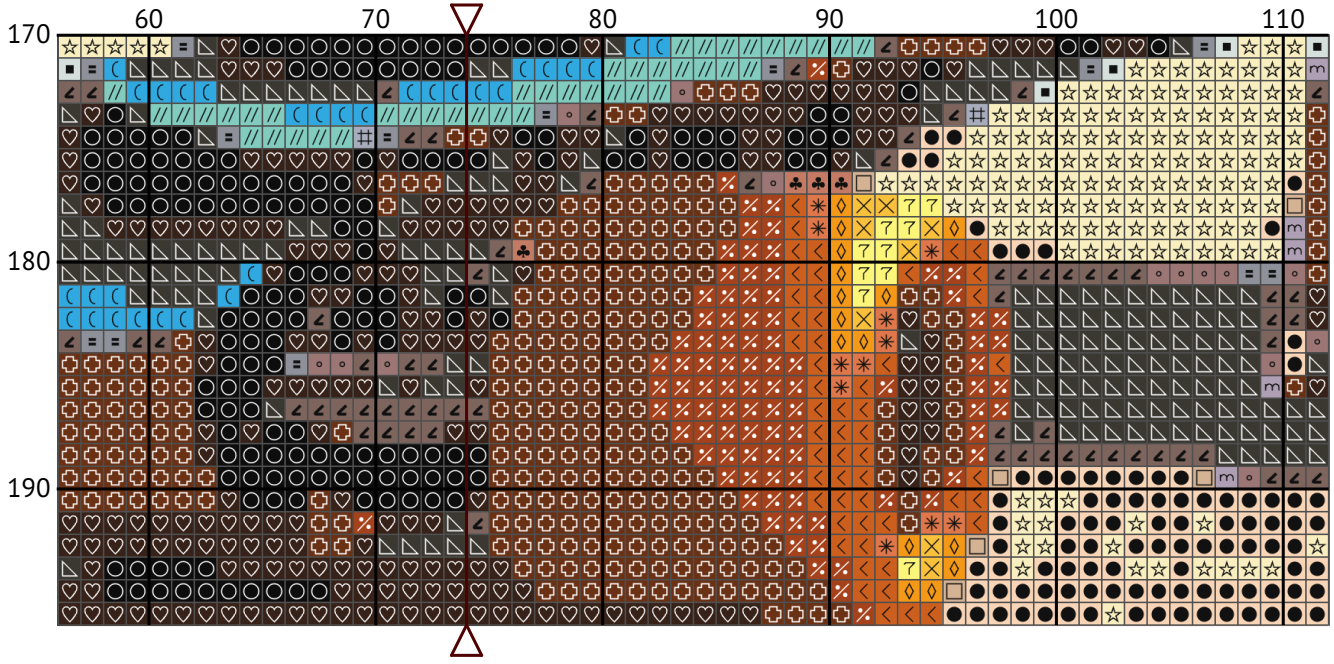

Baby skater monkey

Cross stitch chart

Design size: 148 x 196 stitches

Baby skater monkey

Baby skater monkey

Baby skater monkey

Baby skater monkey

Baby skater monkey

Needle-Thread.space

Baby skater monkey

Baby skater monkey

Baby skater monkey

Baby skater monkey

Baby skater monkey
Floss list for crosses (DMC)

N	Symbol	Number	Name	Stitches
1		 DMC 03	Tin - Medium	851
2		 DMC 301	Mahogany - Medium	1059
3		 DMC 310	Black	1438
4		 DMC 402	Mahogany - Very Light	252
5		 DMC 407	Desert Sand - Dark	426
6		 DMC 415	Pearl Gray	532
7		 DMC 433	Brown - Medium	1592
8		 DMC 445	Lemon - Light	245
9		 DMC 451	Shell Gray - Dark	3030
10		 DMC 543	Beige - Ultra Very Light	1778
11		 DMC 742	Tangerine - Light	154
12		 DMC 743	Yellow - Medium	237
13		 DMC 746	Off White	2645
14		 DMC 838	Beige Brown - Very Dark	3421
15		 DMC 844	Beaver Gray - Ultra Dark	2946
16		 DMC 964	Seagreen - Light	156
17		 DMC 972	Canary - Deep	139
18		 DMC 976	Golden Brown - Medium	868
19		 DMC 3743	Antique Violet - Very Light	1222
20		 DMC 3753	Antique Blue - Ultra Very Light	1810
21		 DMC 3756	Baby Blue - Ultra Very Light	549
22		 DMC 3774	Desert Sand - Very Light	2021
23		 DMC 3846	Bright Turquoise - Light	93
24		 DMC 3861	Cocoa - Light	1544