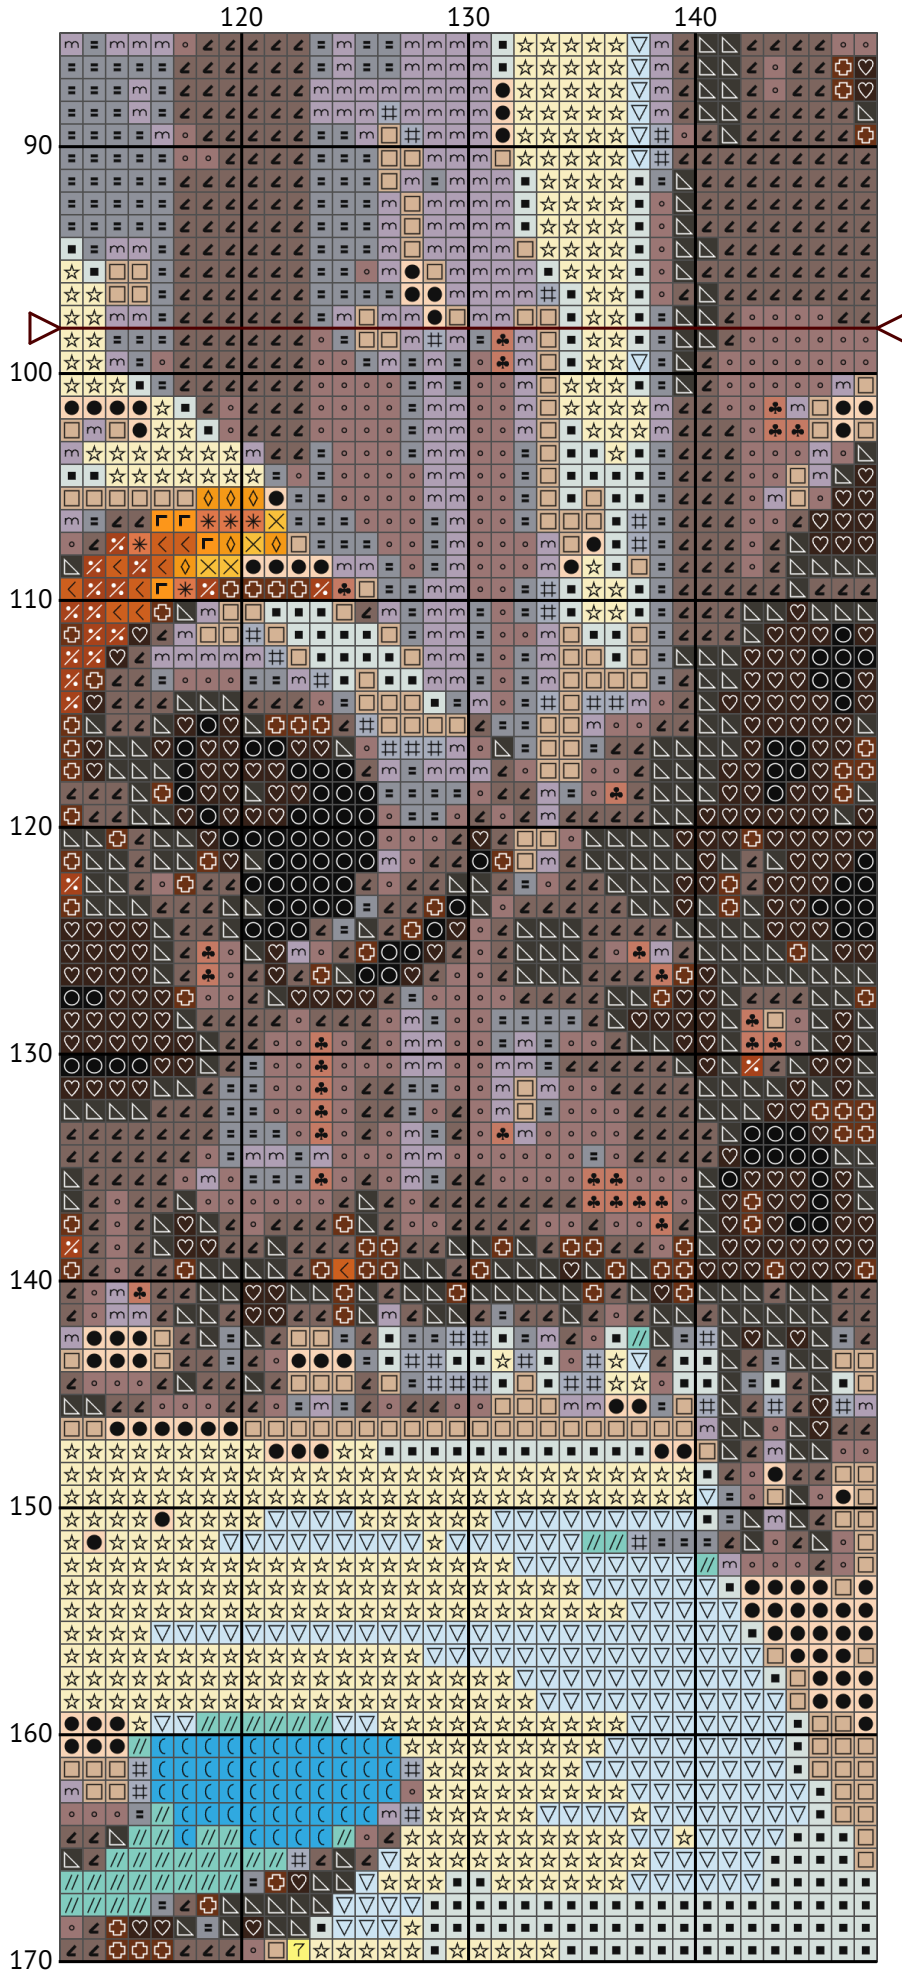

Baby skater monkey

Cross stitch chart

Design size: 148 x 196 stitches

Baby skater monkey

Baby skater monkey

Baby skater monkey

Baby skater monkey

Baby skater monkey

Needle-Thread.space

Baby skater monkey

Baby skater monkey

Baby skater monkey

Baby skater monkey

Baby skater monkey
Floss list for crosses (DMC)

N	Symbol	Number	Name	Stitches
1		 DMC 03	Tin - Medium	851
2		 DMC 301	Mahogany - Medium	1059
3		 DMC 310	Black	1438
4		 DMC 402	Mahogany - Very Light	252
5		 DMC 407	Desert Sand - Dark	426
6		 DMC 415	Pearl Gray	532
7		 DMC 433	Brown - Medium	1592
8		 DMC 445	Lemon - Light	245
9		 DMC 451	Shell Gray - Dark	3030
10		 DMC 543	Beige - Ultra Very Light	1778
11		 DMC 742	Tangerine - Light	154
12		 DMC 743	Yellow - Medium	237
13		 DMC 746	Off White	2645
14		 DMC 838	Beige Brown - Very Dark	3421
15		 DMC 844	Beaver Gray - Ultra Dark	2946
16		 DMC 964	Seagreen - Light	156
17		 DMC 972	Canary - Deep	139
18		 DMC 976	Golden Brown - Medium	868
19		 DMC 3743	Antique Violet - Very Light	1222
20		 DMC 3753	Antique Blue - Ultra Very Light	1810
21		 DMC 3756	Baby Blue - Ultra Very Light	549
22		 DMC 3774	Desert Sand - Very Light	2021
23		 DMC 3846	Bright Turquoise - Light	93
24		 DMC 3861	Cocoa - Light	1544