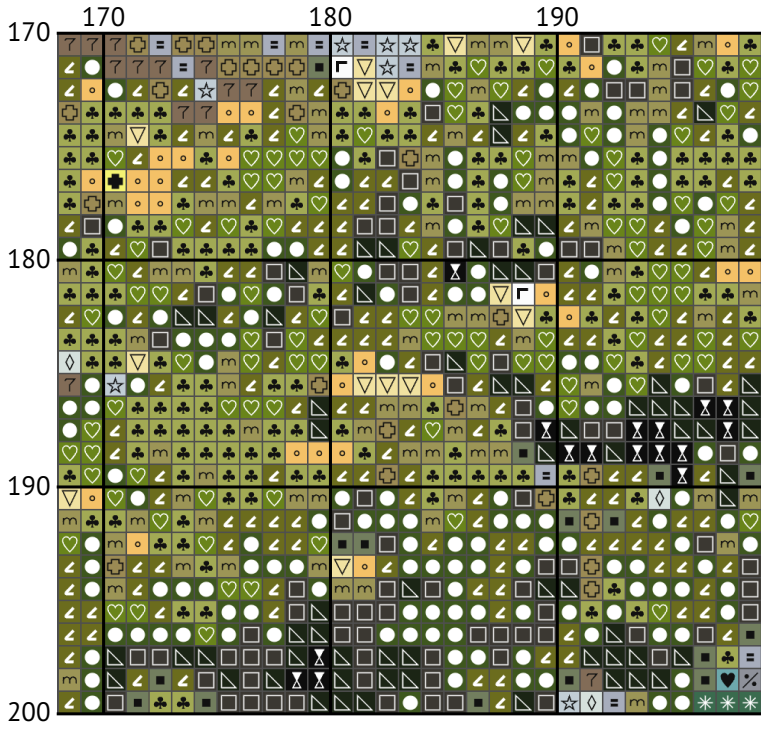

Pokémon Charmander

Pokémon Charmander
Floss list for crosses (DMC)

N	Symbol	Number	Name	Stitches
1		DMC 03	Tin - Medium	79
2		DMC 07	Driftwood	762
3		DMC 11	Tender Green - Light	183
4		DMC 168	Pewter - Very Light	180
5		DMC 310	Black	302
6		DMC 372	Mustard - Light	1740
7		DMC 402	Mahogany - Very Light	379
8		DMC 415	Pearl Gray	201
9		DMC 434	Brown - Light	912
10		DMC 436	Tan	773
11		DMC 580	Moss Green - Dark	5263
12		DMC 581	Moss Green	2038
13		DMC 598	Turquoise - Light	15
14		DMC 740	Tangerine	148
15		DMC 742	Tangerine - Light	688
16		DMC 780	Topaz - Ultra Very Dark	1133
17		DMC 844	Beaver Gray - Ultra Dark	3076
18		DMC 934	Avocado Green - Black	1153
19		DMC 938	Coffee Brown - Ultra Dark	369
20		DMC 970	Pumpkin - Light	27
21		DMC 3013	Khaki Green - Light	3062
22		DMC 3022	Brown Gray - Medium	2386
23		DMC 3346	Hunter Green	6643
24		DMC 3348	Yellow Green - Light	4392
25		DMC 3756	Baby Blue - Ultra Very Light	44
26		DMC 3802	Antique Mauve - Very Dark	393
27		DMC 3815	Celadon Green - Dark	764
28		DMC 3823	Yellow - Ultra Pale	695
29		DMC 3855	Autumn Gold - Light	1958