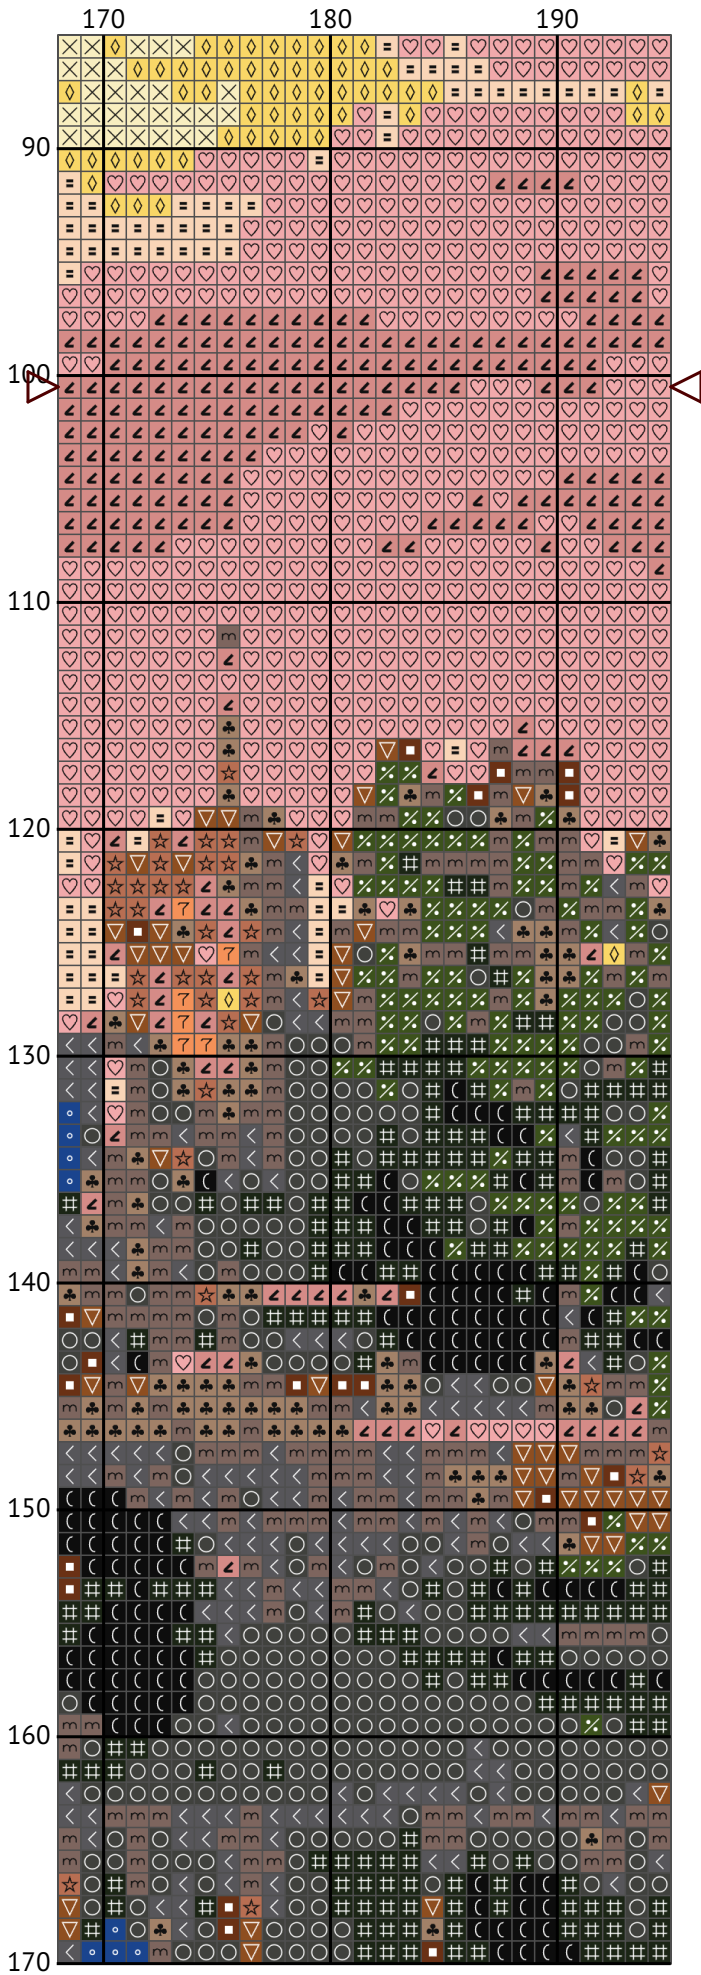

Disney Castle