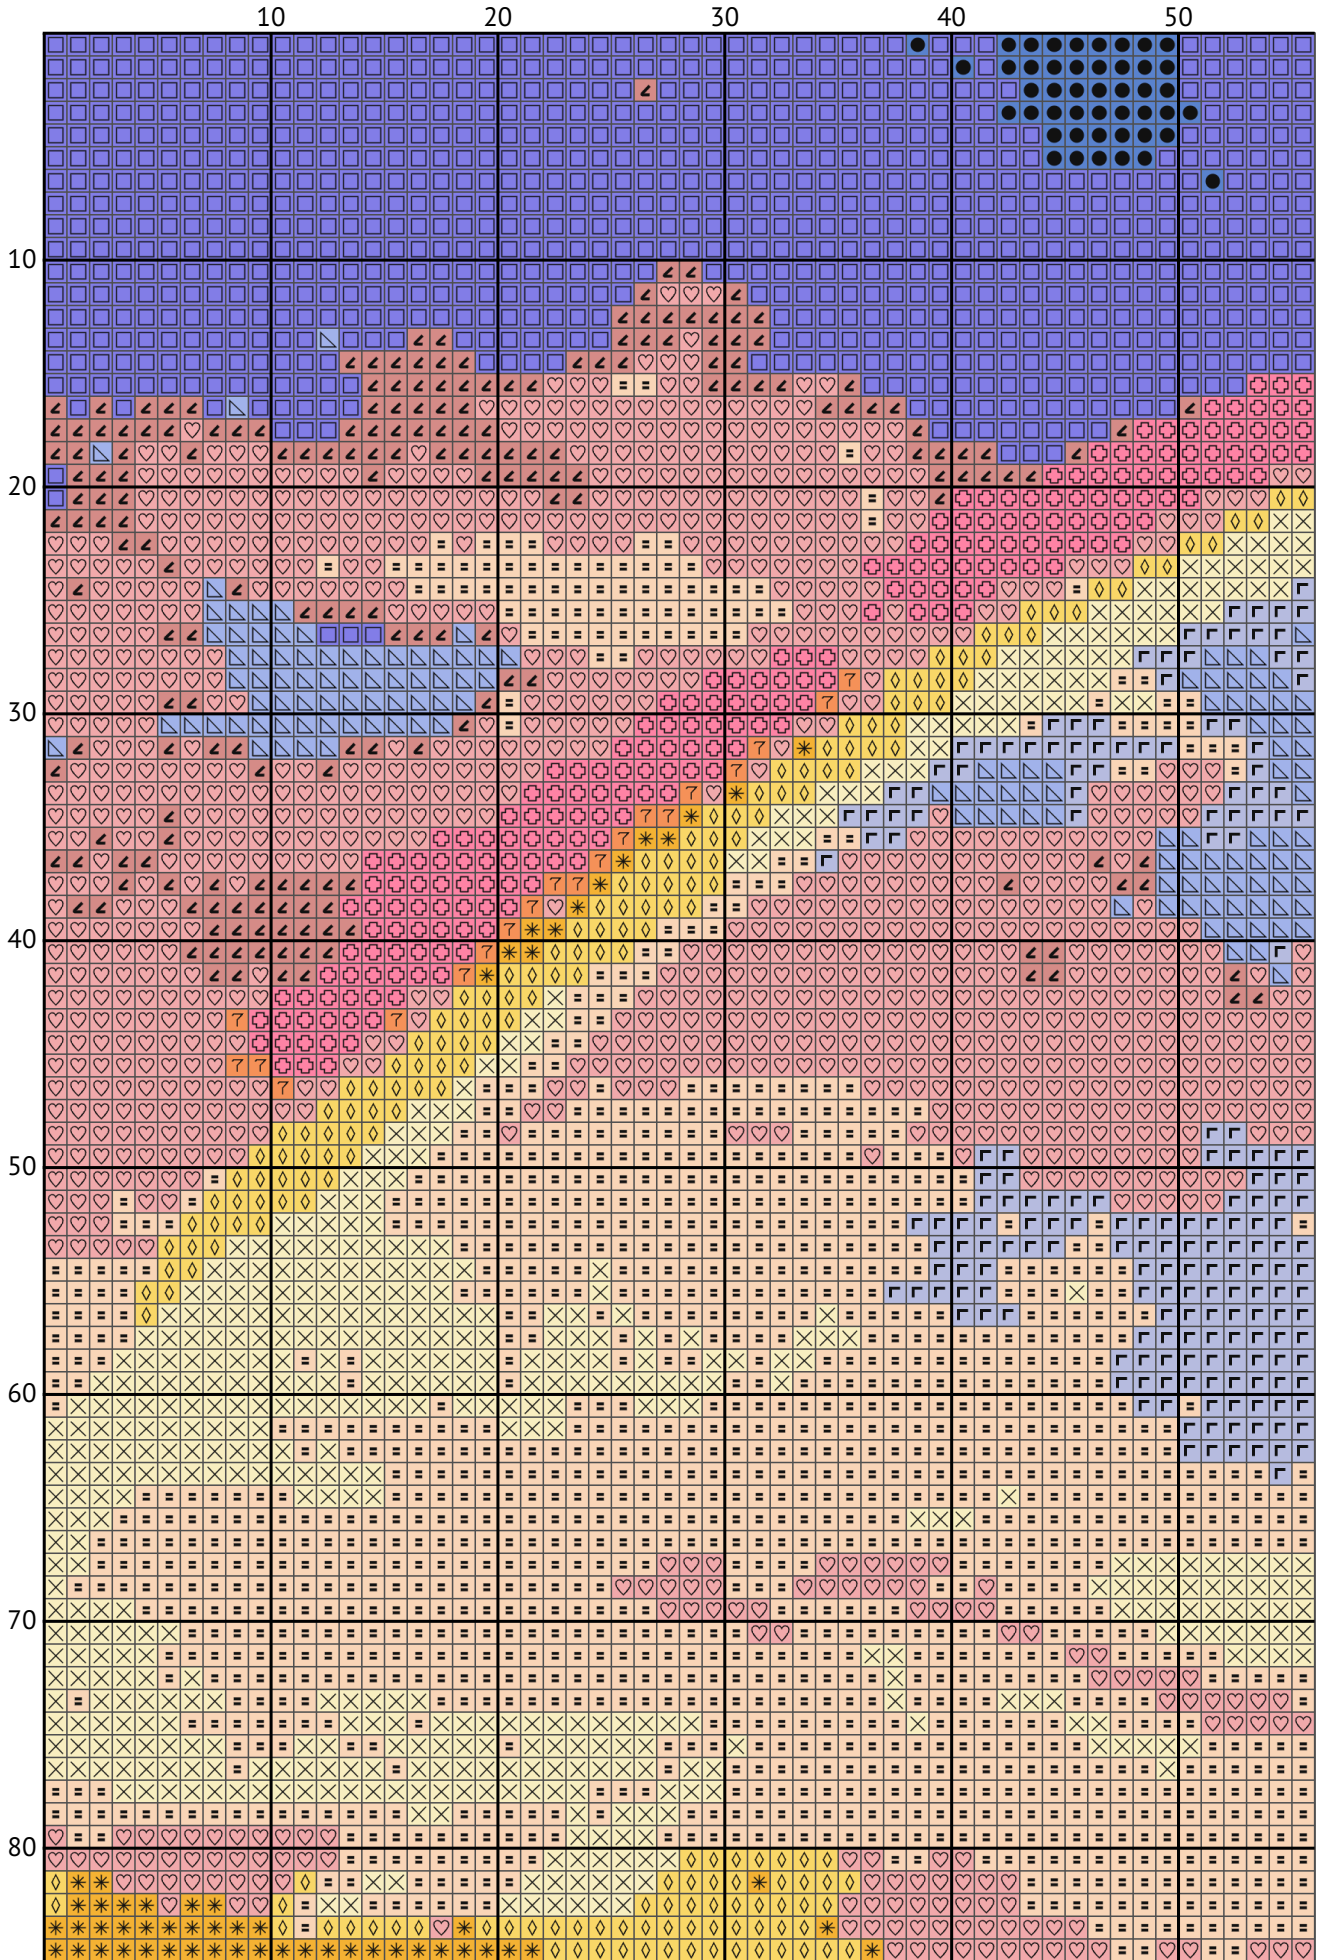

Disney Castle