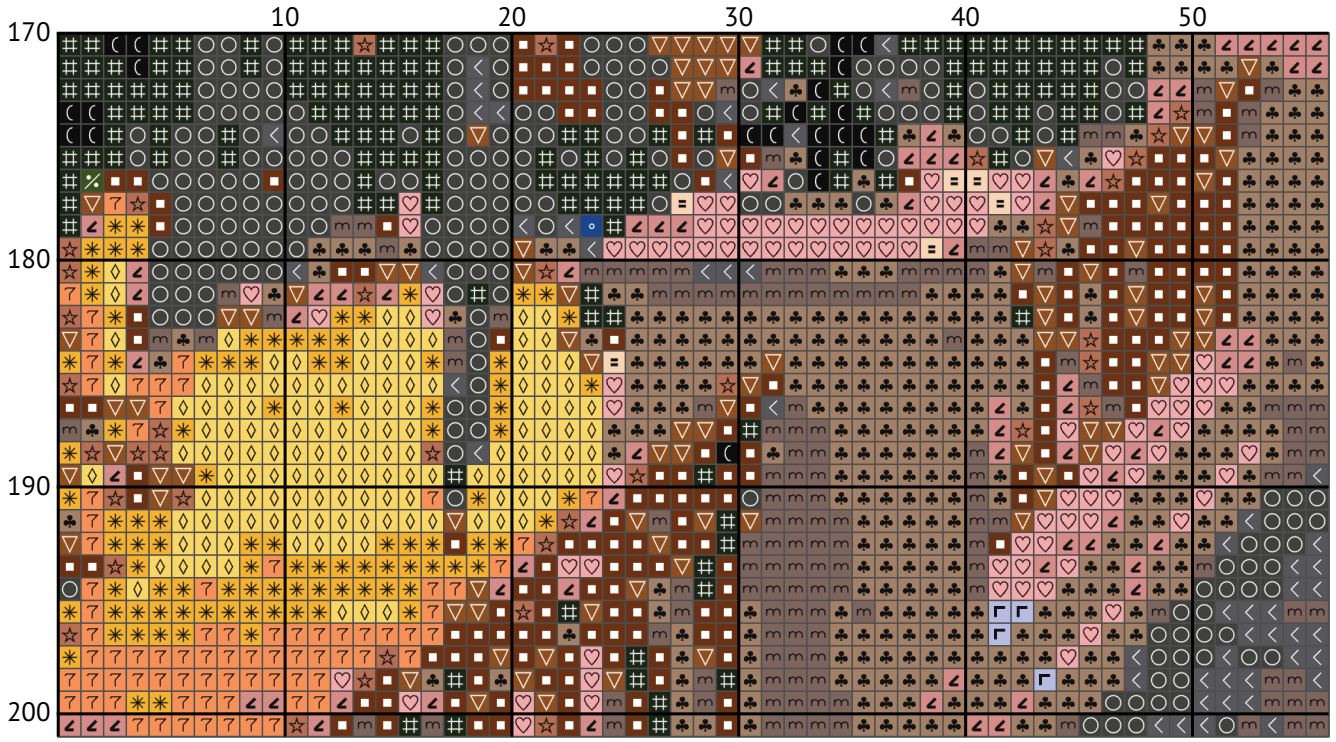

Disney Castle