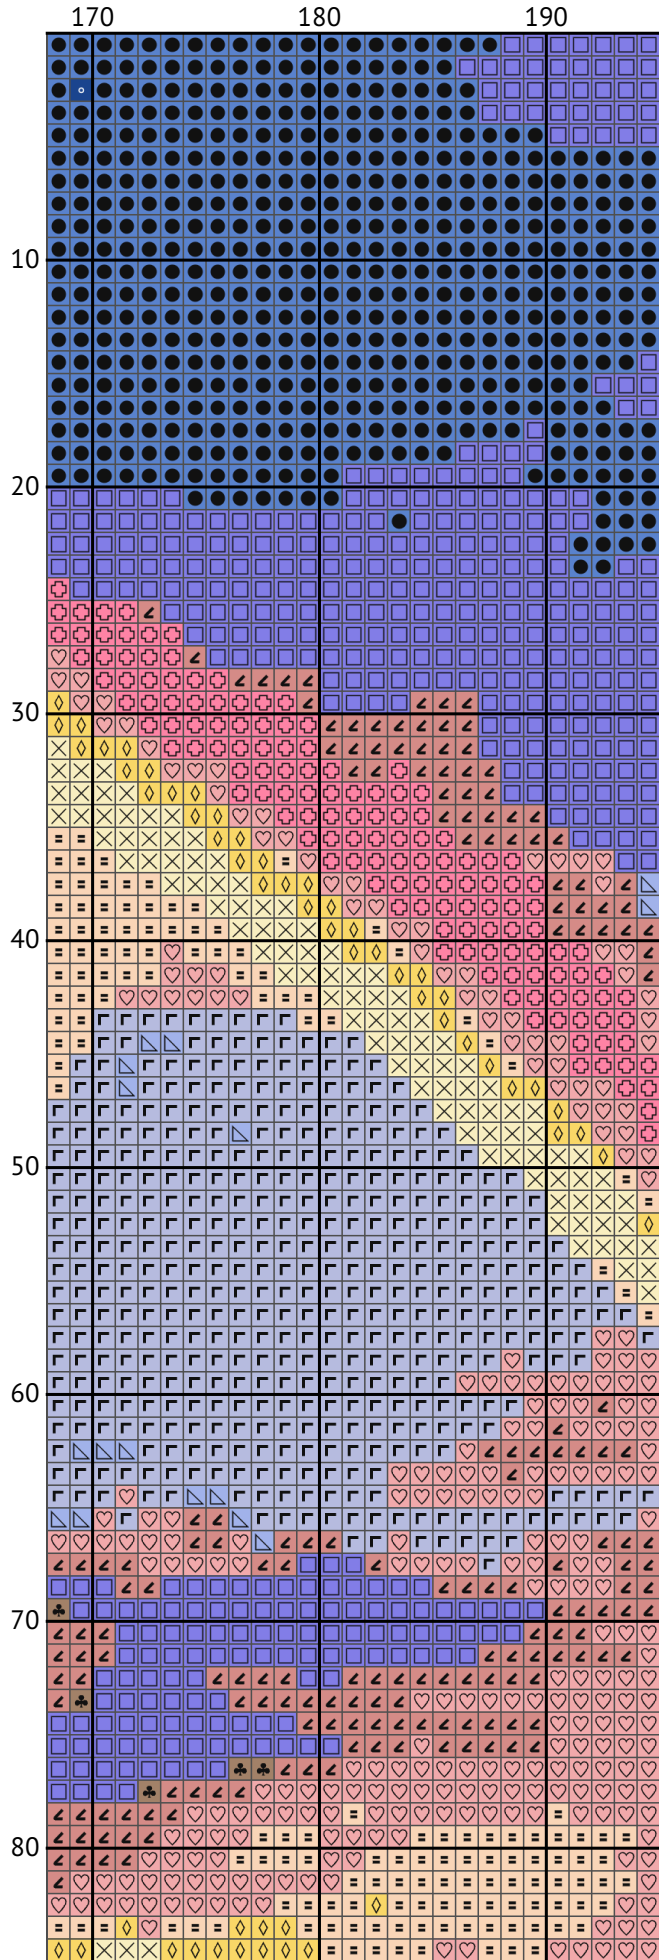

Disney Castle