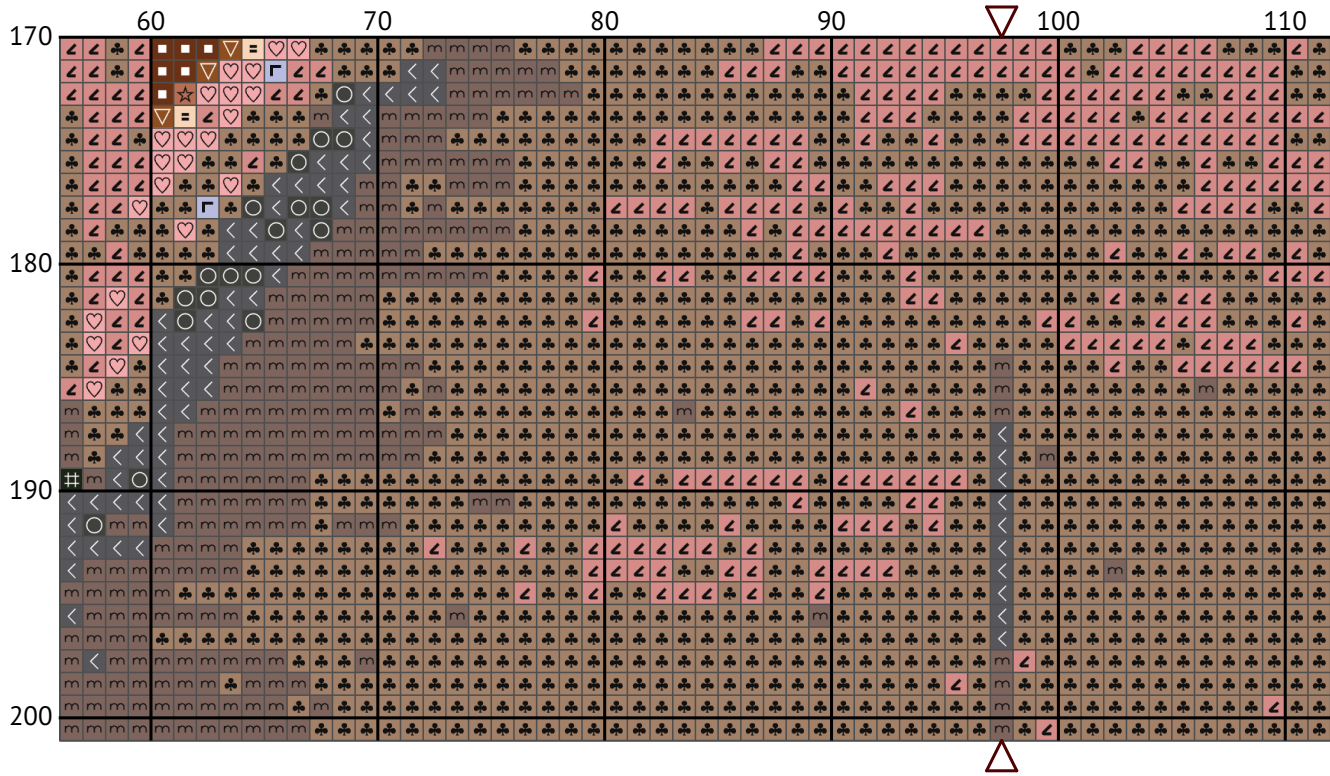

Disney Castle