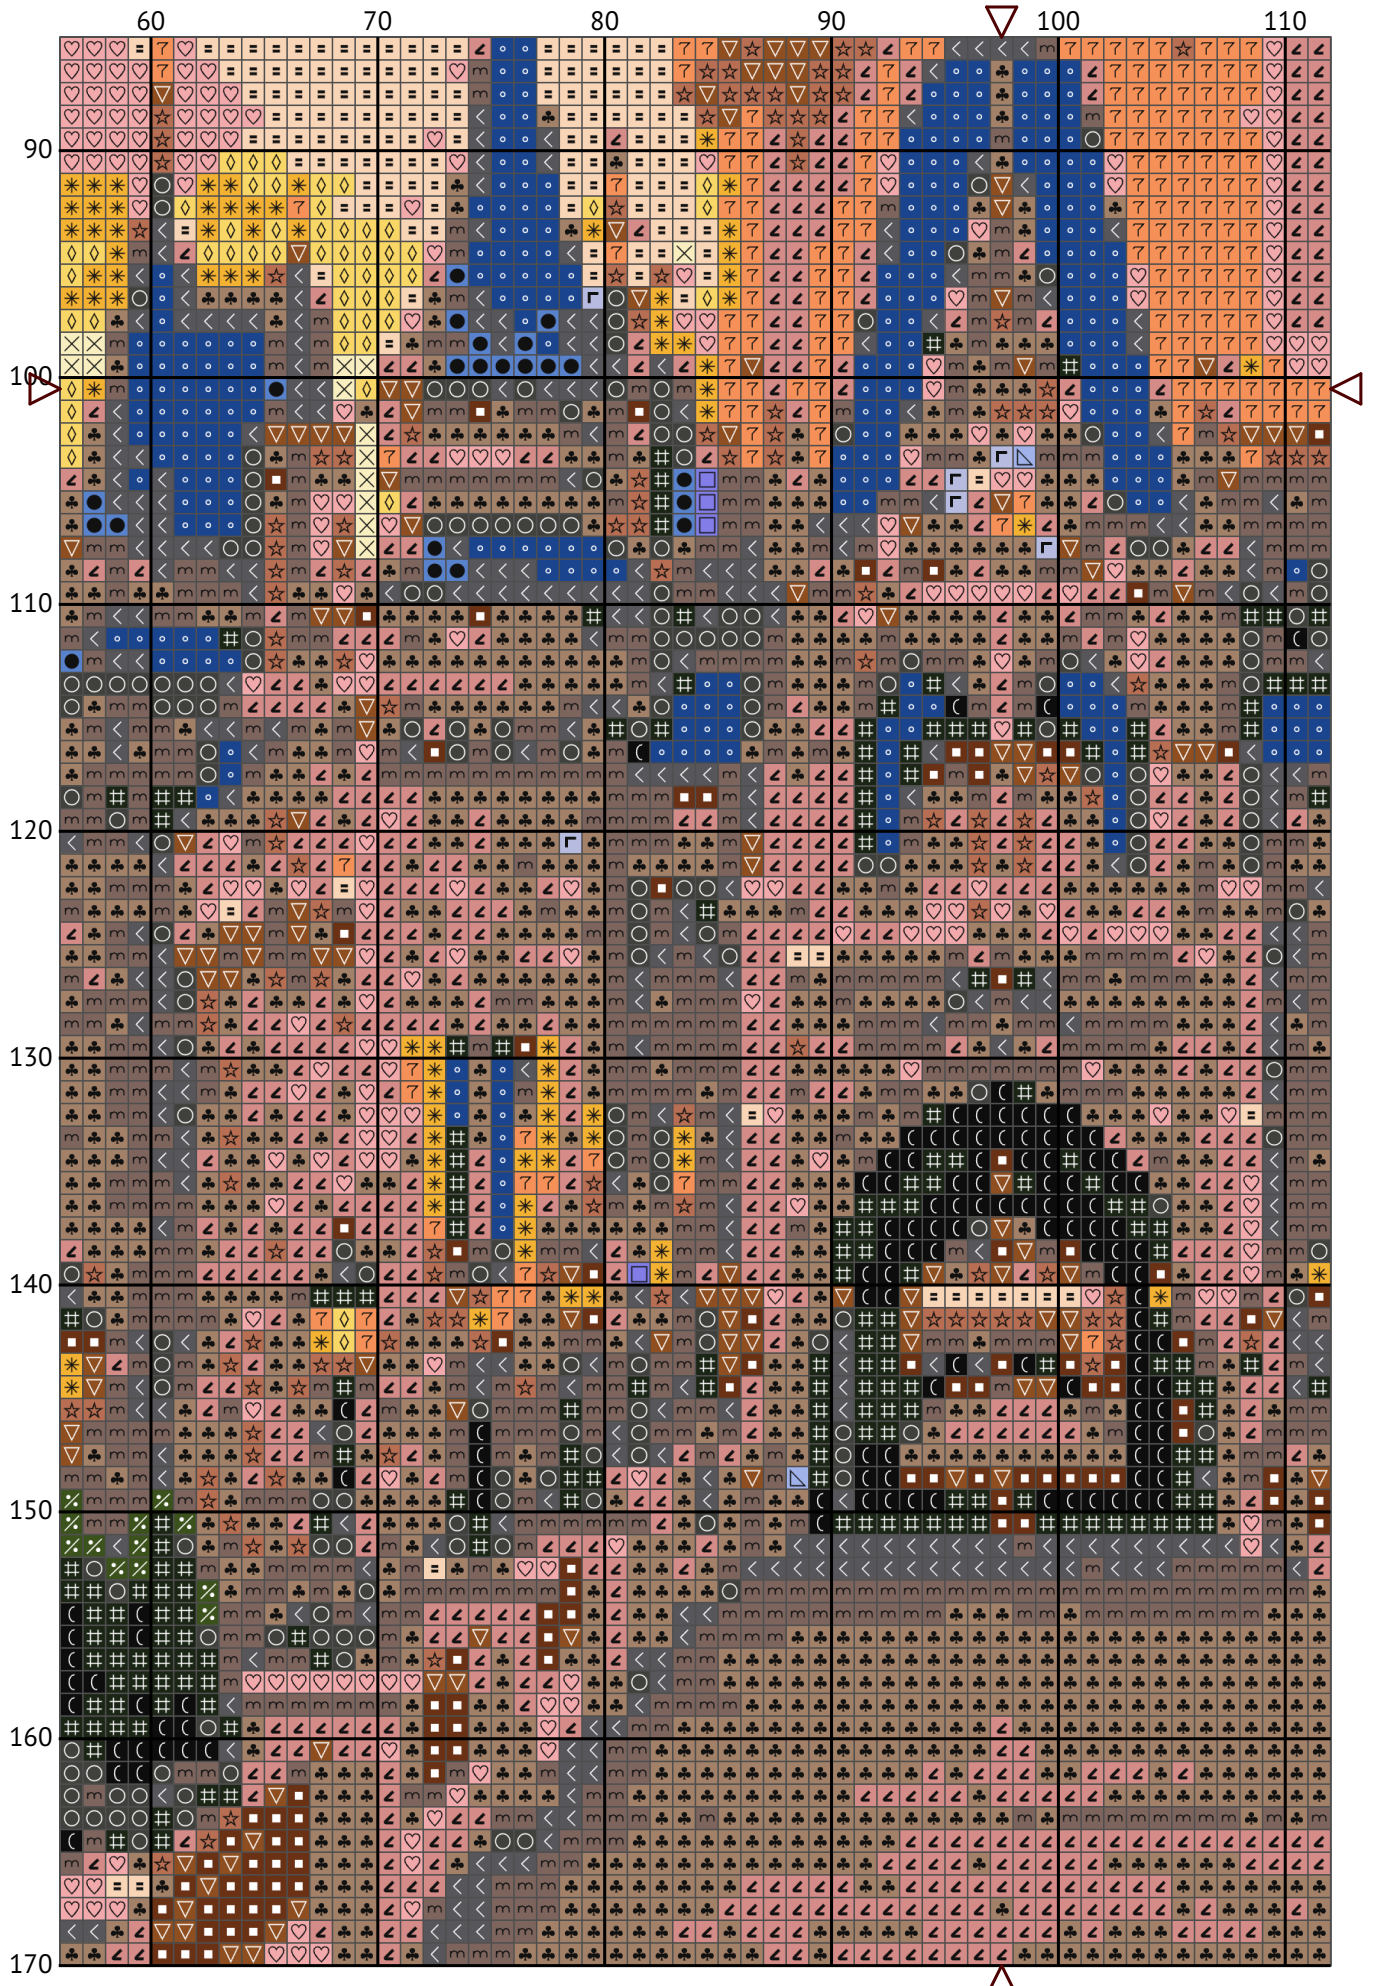

Disney Castle