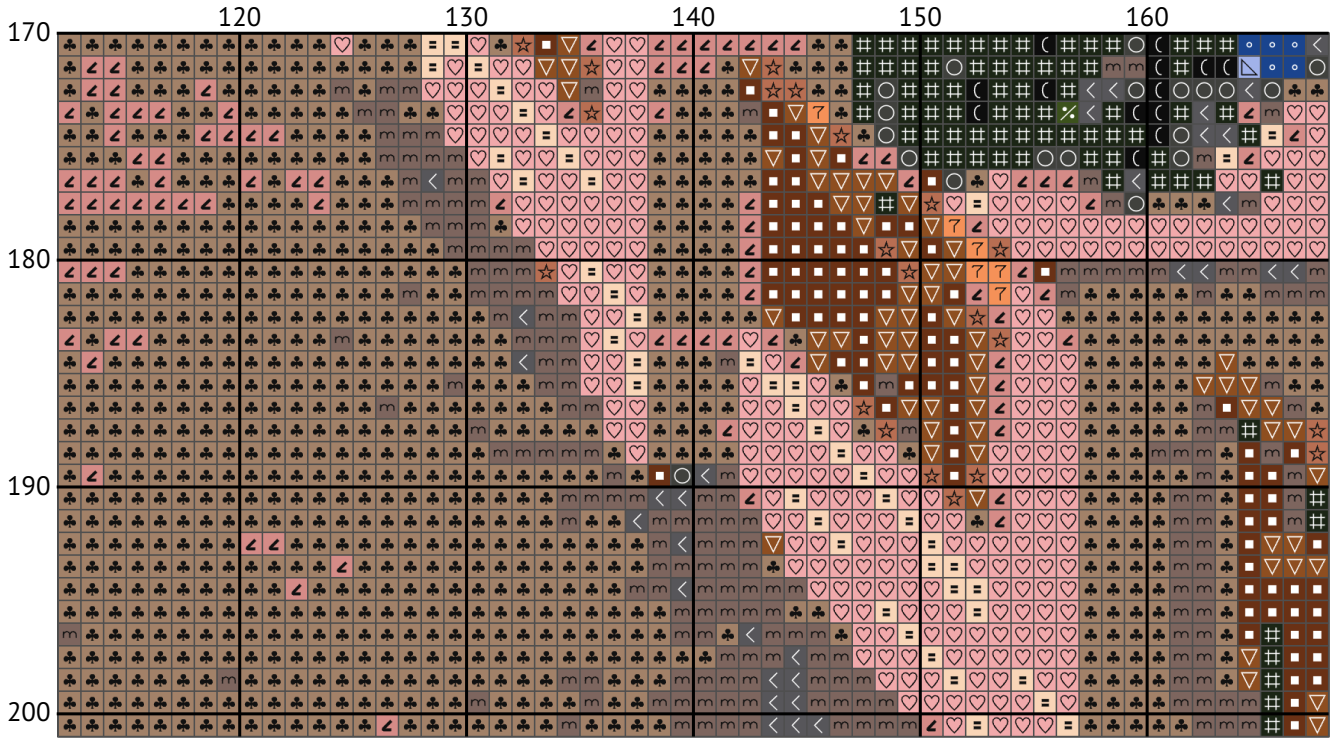

Disney Castle