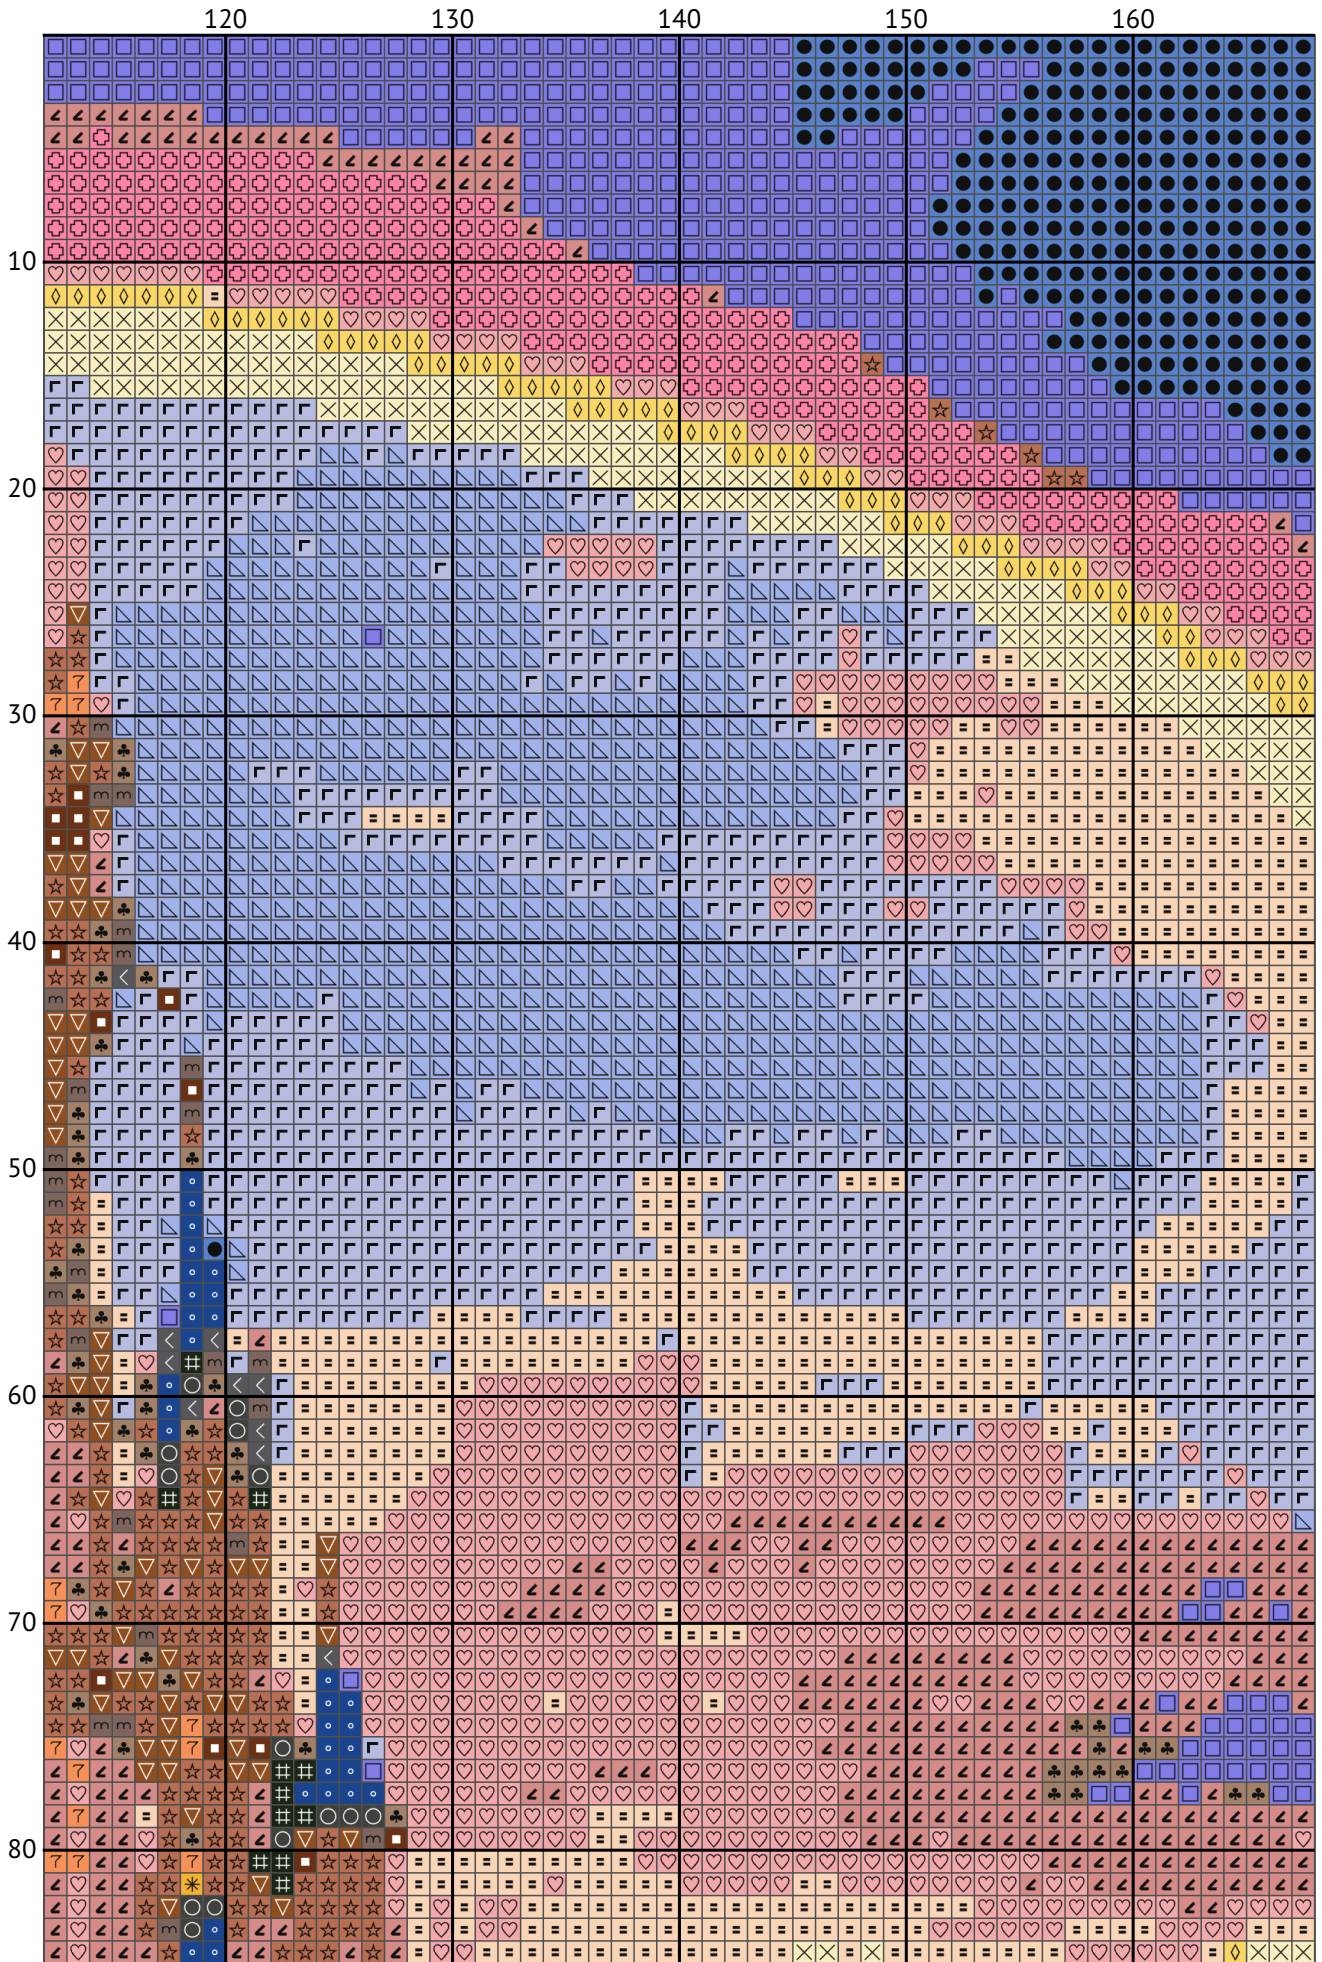

Disney Castle