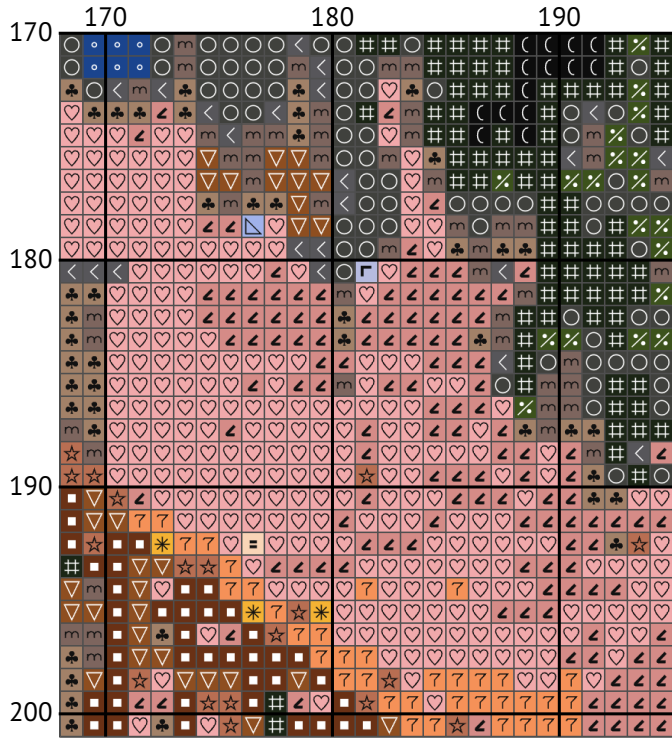

Disney Castle

Disney Castle
Floss list for crosses (DMC)

N	Symbol	Number	Name	Stitches
1		DMC 04	Tin - Dark	1320
2		DMC 152	Shell Pink - Medium Light	2930
3		DMC 310	Black	755
4		DMC 340	Blue Violet - Medium	1893
5		DMC 341	Blue Violet - Light	1471
6		DMC 433	Brown - Medium	604
7		DMC 435	Brown - Very Light	801
8		DMC 451	Shell Gray - Dark	2664
9		DMC 535	Ash Gray - Very Light	1646
10		DMC 725	Topaz - Medium Light	697
11		DMC 744	Yellow - Pale	1374
12		DMC 746	Off White	1647
13		DMC 799	Delft Blue - Medium	855
14		DMC 825	Blue - Dark	715
15		DMC 841	Beige Brown - Light	4605
16		DMC 934	Avocado Green - Black	1513
17		DMC 937	Avocado Green - Medium	409
18		DMC 957	Geranium - Pale	882
19		DMC 3064	Desert Sand	1120
20		DMC 3713	Salmon - Very Light	4507
21		DMC 3747	Blue Violet - Very Light	2775
22		DMC 3774	Desert Sand - Very Light	3414
23		DMC 3825	Pumpkin - Pale	598