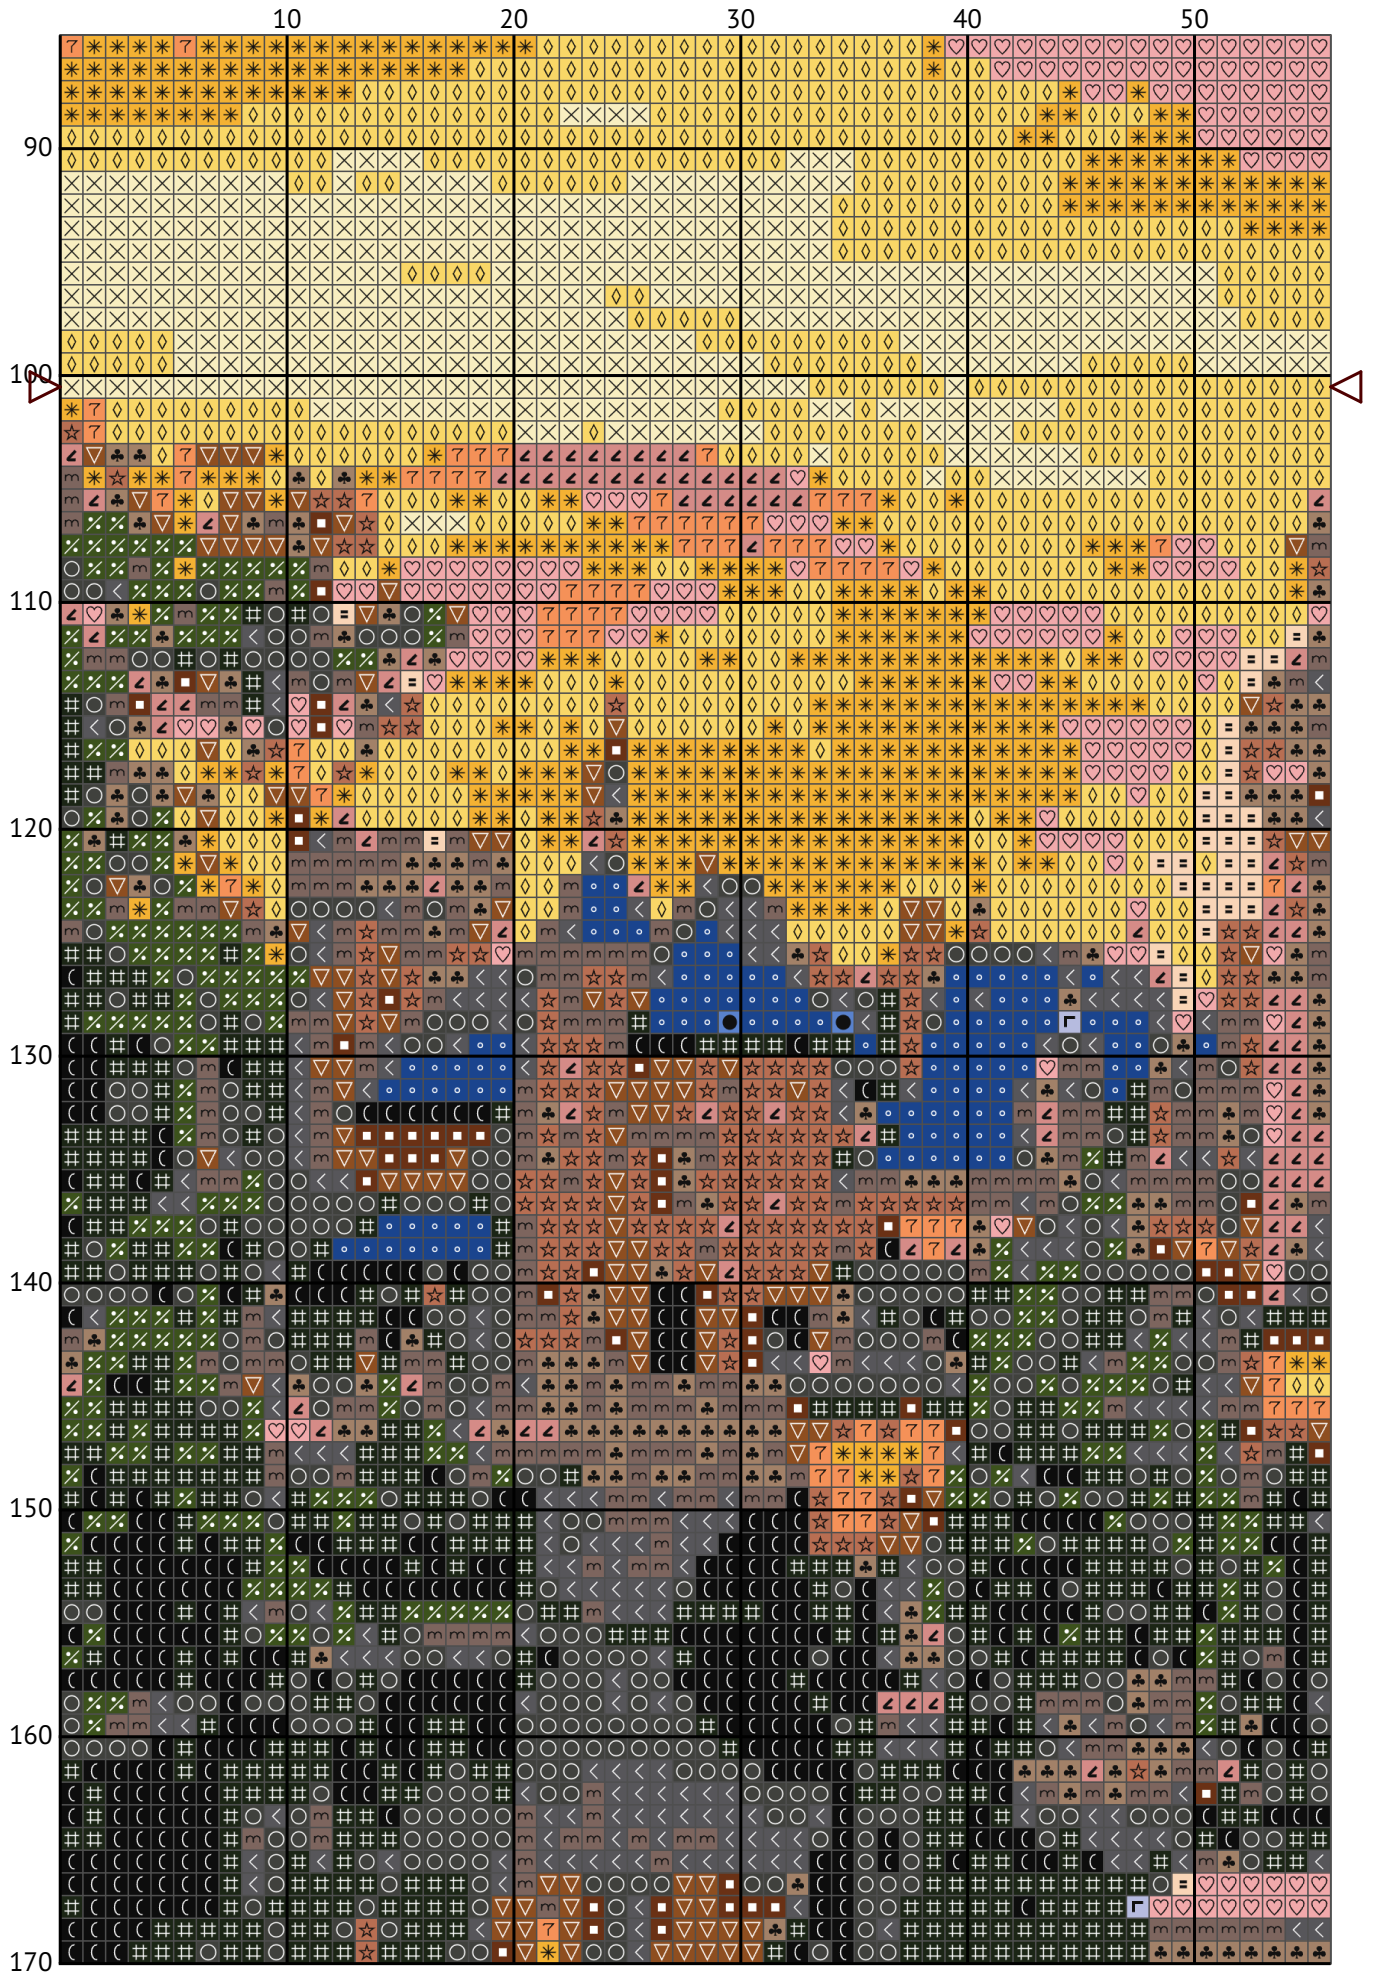

Disney Castle