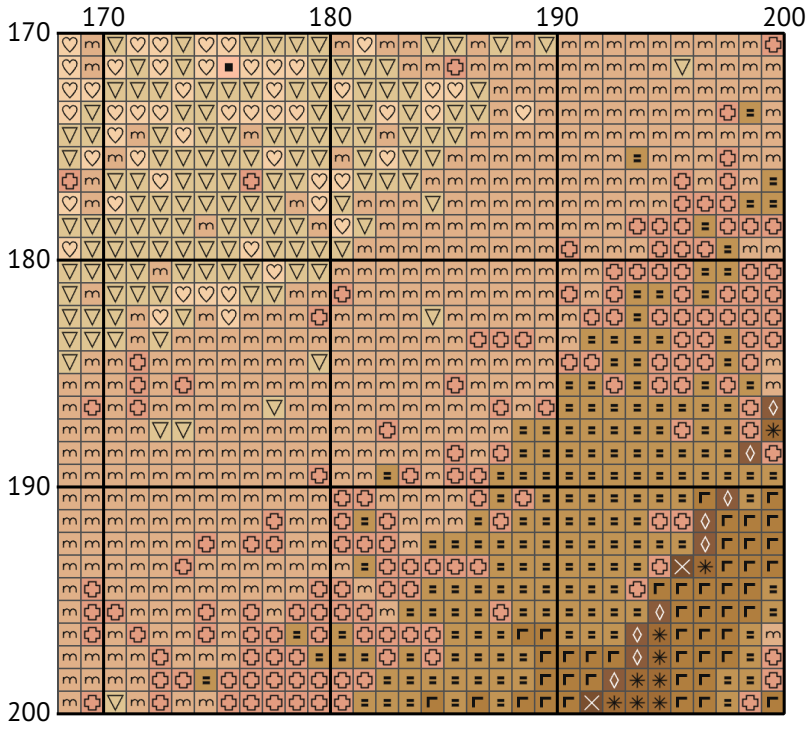

Happy Mother's Day!

Happy Mother's Day!
Floss list for crosses (DMC)

N	Symbol	Number	Name	Stitches
1		DMC 167	Yellow Beige - Very Dark	1814
2		DMC 353	Peach	879
3		DMC 422	Hazelnut Brown - Light	2617
4		DMC 738	Tan - Very Light	71
5		DMC 739	Tan - Ultra Very Light	2289
6		DMC 746	Off White	2829
7		DMC 754	Peach - Light	2409
8		DMC 779	Cocoa - Dark	1021
9		DMC 819	Baby Pink - Light	8501
10		DMC 898	Coffee Brown - Very Dark	452
11		DMC 945	Tawny	3349
12		DMC 950	Desert Sand - Light	2724
13		DMC 951	Tawny - Light	53
14		DMC 967	Apricot - Very Light	881
15		DMC 3047	Yellow Beige - Light	306
16		DMC 3064	Desert Sand	147
17		DMC 3771	Terra Cotta - Ultra Very Light	760
18		DMC 3772	Desert Sand - Very Dark	518
19		DMC 3774	Desert Sand - Very Light	2960
20		DMC 3778	Terra Cotta - Light	571
21		DMC 3824	Apricot - Light	130
22		DMC 3828	Hazelnut Brown	1779
23		DMC 3855	Autumn Gold - Light	69
24		DMC 3859	Rosewood - Light	160
25		DMC 3862	Mocha Beige - Dark	1263
26		DMC 3863	Mocha Beige - Medium	1124
27		DMC B5200	Snow White	324