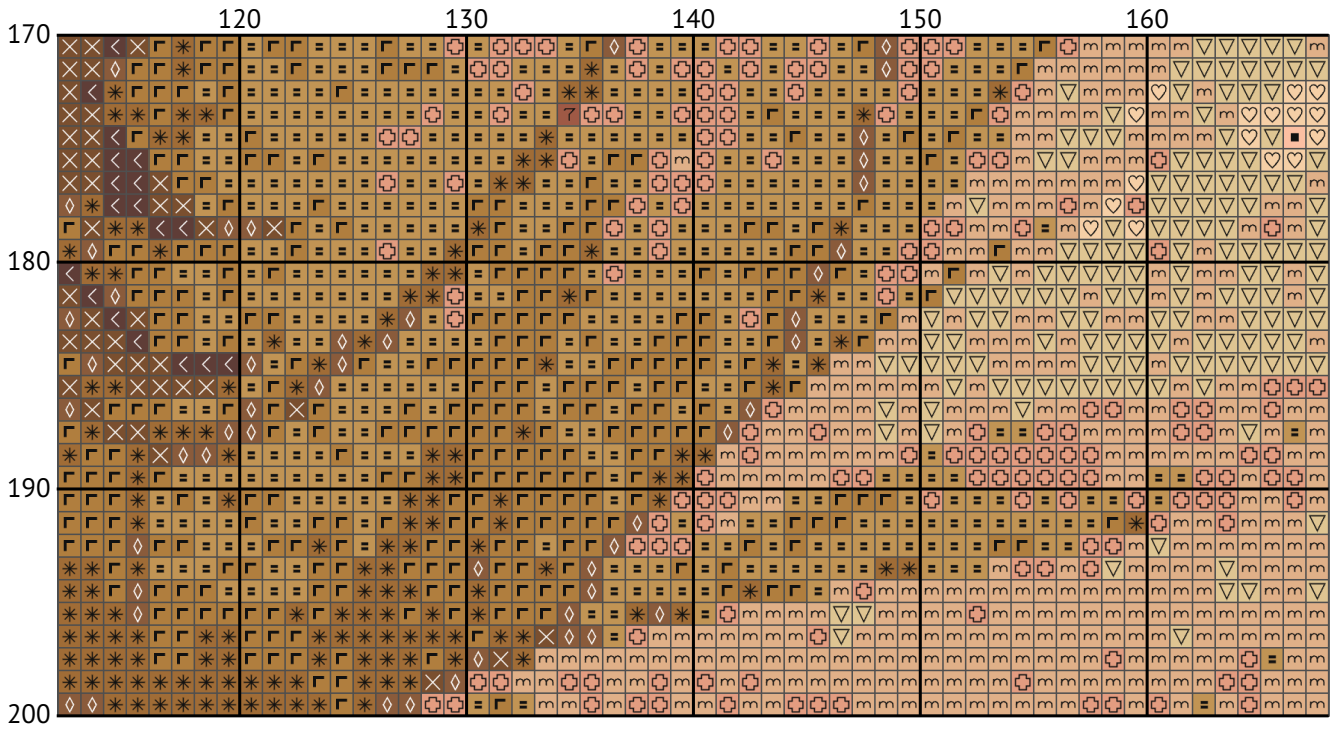

Happy Mother's Day!