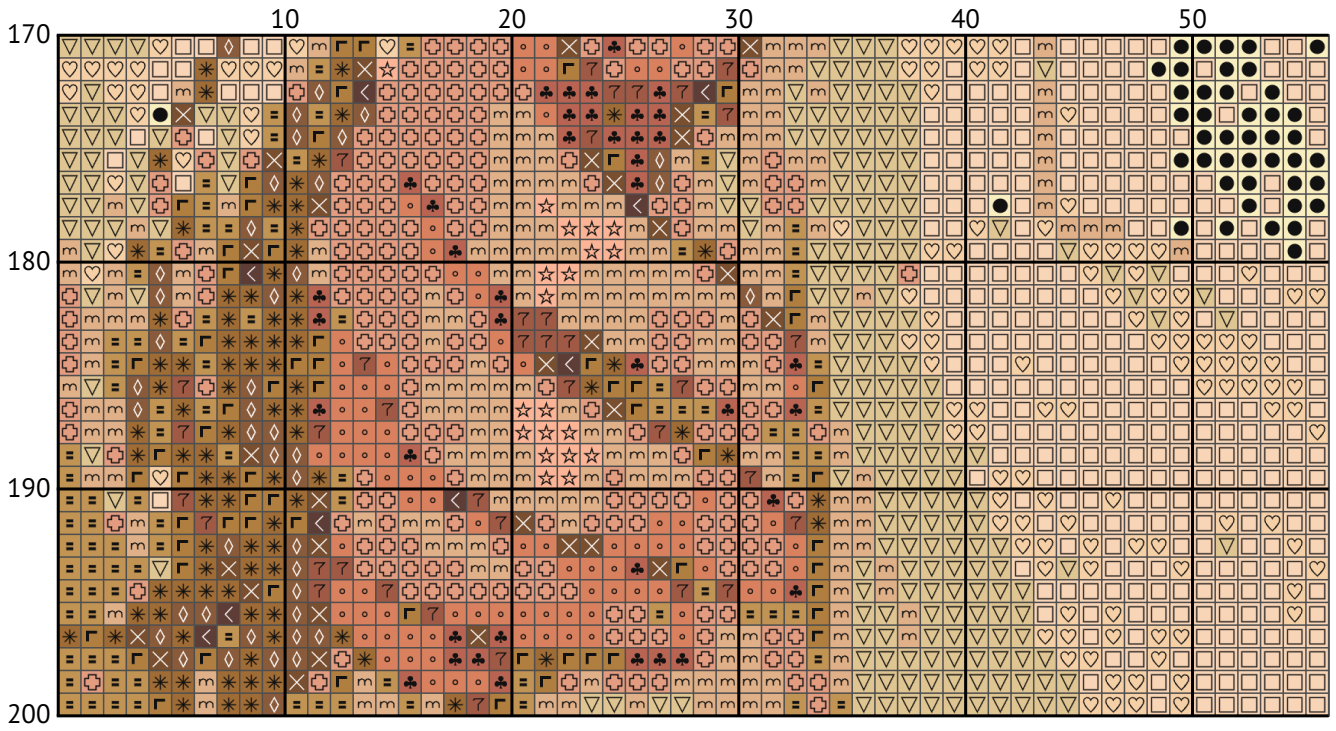

Happy Mother's Day!