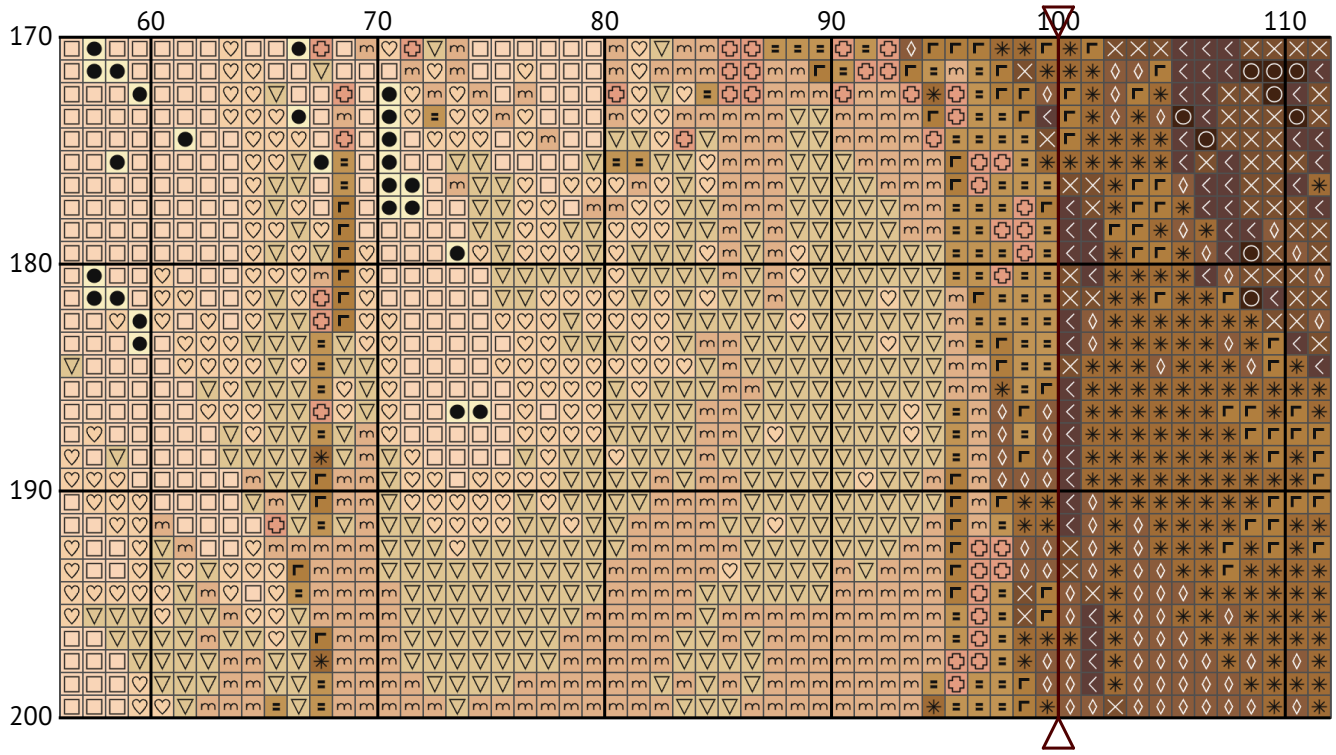

Happy Mother's Day!