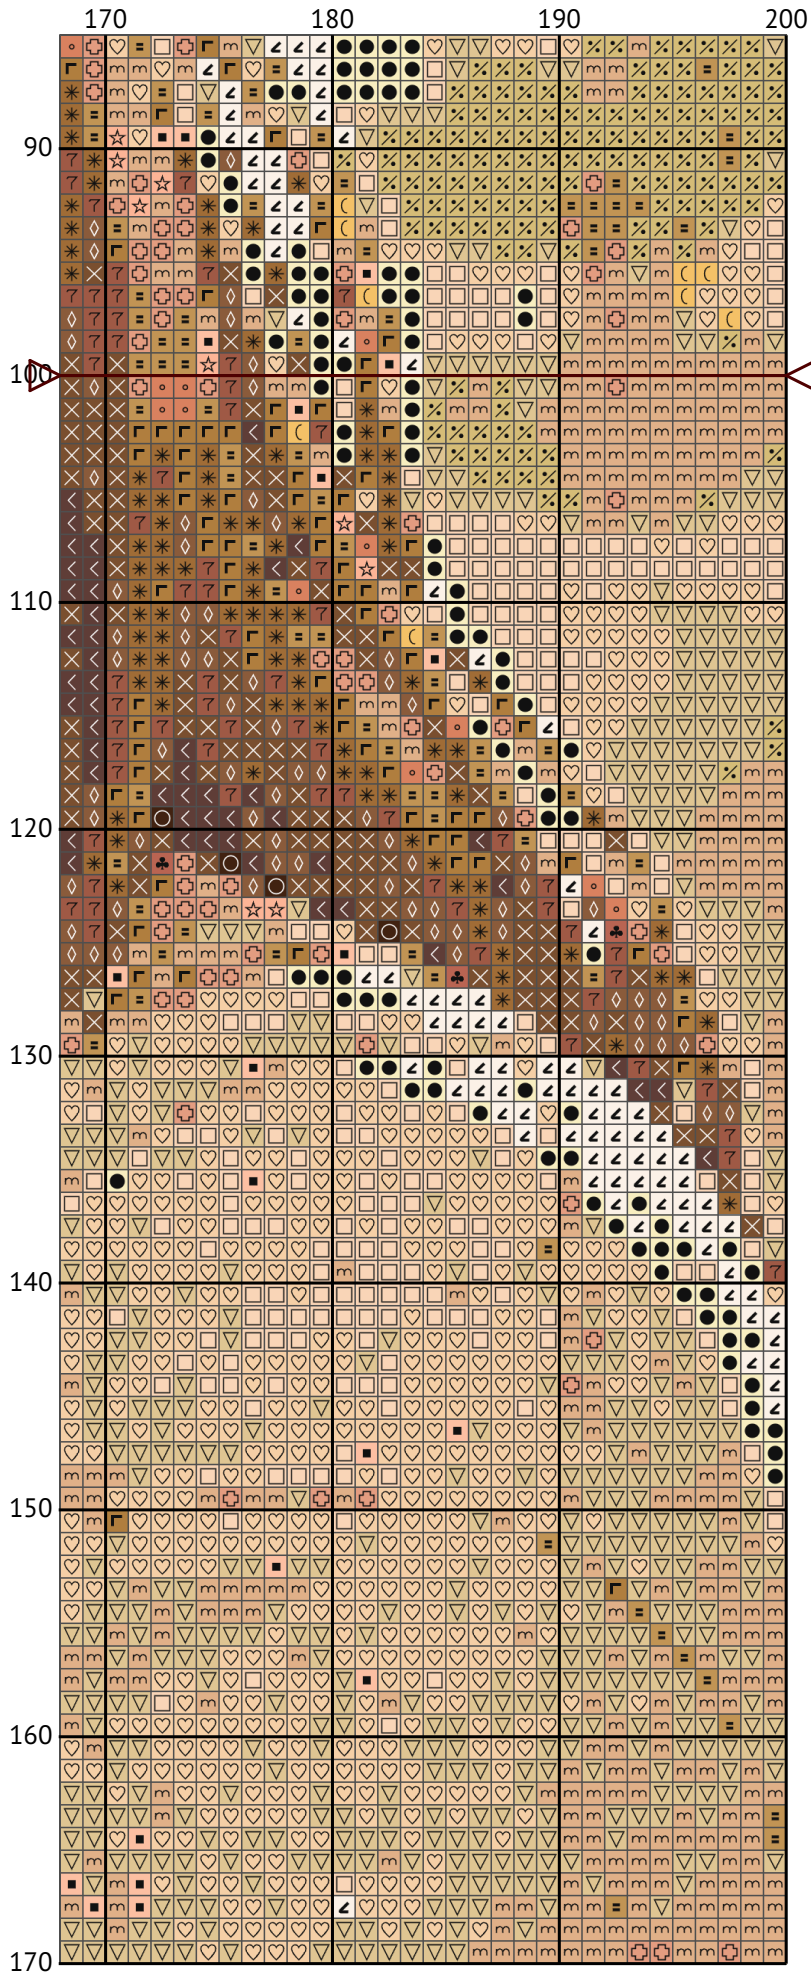

Happy Mother's Day!