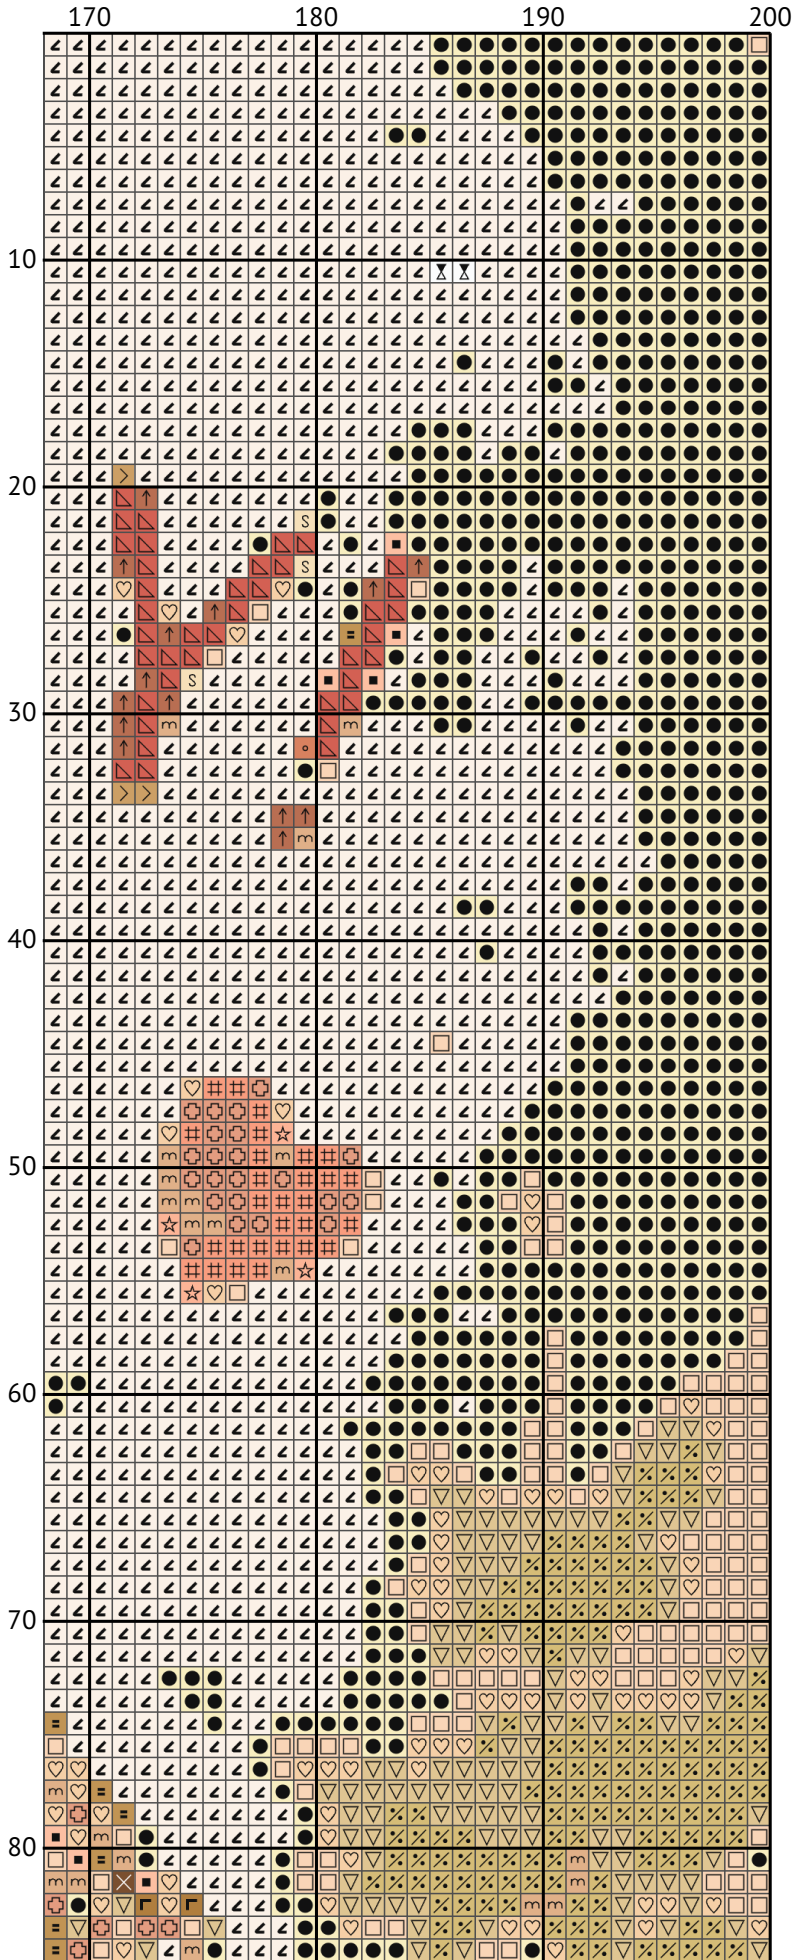

Happy Mother's Day!